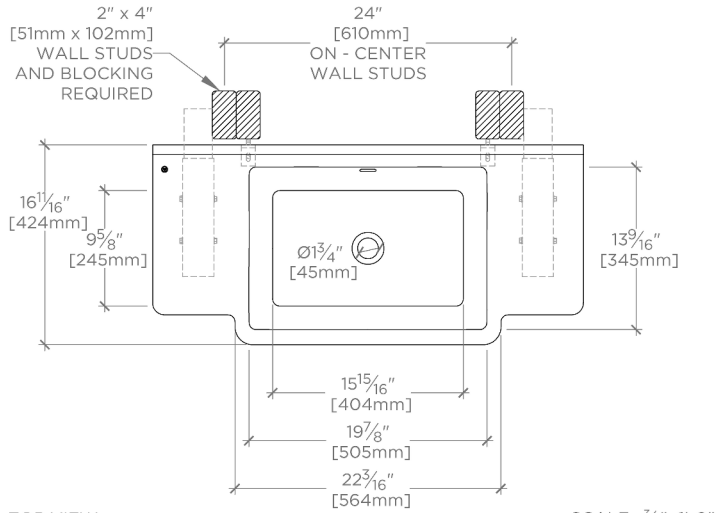

## Marbella

MBCS09

Marbella Lavabo mural en marbre 91 cm x 43 cm x 15 cm  
avec dossieret de 91 cm x 20 cm x 19 mm

REQUIRED MOUNTING HARDWARE (SOLD SEPARATELY)

STYLE: 106802

DESCRIPTION: UNIVERSAL PAIR (L/R) 14" STAINLESS STEEL ADJUSTABLE CONCEALED SUPPORT BRACKETS, WALL SUPPORT BRACKETS AND HARDWARE FOR WALL MOUNTED STONE SINK.