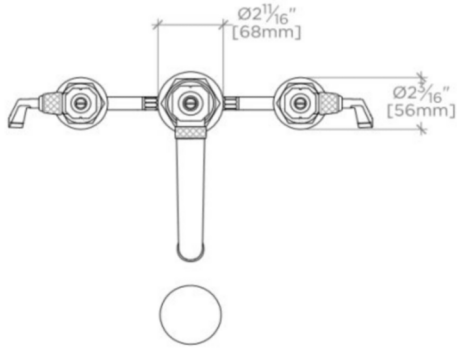

### TECHNICAL DETAILS

ADA Compliance: Yes  
 Adjustable versus Fixed Spray: Fixed Spray  
 Deck Thickness Maximum: 38 mm  
 Deck Thickness Minimum: 10 mm  
 Drain Depth Maximum: 67 mm  
 Drain Hole Diameter: 44 mm  
 Escutcheon Primary Material: Brass  
 Fittings Hole Diameter: 35 mm  
 Handle Spread Maximum: 305 mm  
 Handle Spread Minimum: 203 mm  
 Handle Turn Angle: Quarter Turn  
 Depth / Width: 205 mm  
 Drain Depth Minimum: 10 mm  
 Height: 125 mm  
 Inlet Connection Size: 1/2"  
 Inlet Connection Type: Male with Supply Nut  
 Inlet Supply Spread Maximum: 305 mm  
 Inlet Supply Spread Minimum: 203 mm  
 Installation Type: Deck Mounted  
 Integrated Diverter: N  
 Integrated Spray: N  
 Length: 379 mm  
 Number of Handles: Two  
 Number of Holes: Three Hole  
 Primary Material: Brass  
 Restricted Maximum Flow Rate: 4.5 liters/min  
 Spout Swivel: N  
 Spray Included in Unit: N  
 Suggested Application: Bath  
 Valve Material: Ceramic  
 Water Pressure Maximum: 6.0 bar  
 Water Pressure Minimum: 1.5 bar  
 Water Pressure Recommended: 3.0 bar

### PRODUCT FEATURES

Features horizontally mounted metal lever handles on an exposed valve body, tumbled barrels are marked with an engraved H and C, knurled detail on gland cover and spout.

Includes European push touch style drain.

## R.W. ATLAS

RWLS10

R.W. Atlas Deck Mounted Marquee Lavatory Faucet with Metal Lever Side Mount Handles

TOP VIEW

SCALE: 1½"=1'-0"

FRONT VIEW

SCALE: 1½"=1'-0"

SIDE VIEW

SCALE: 1½"=1'-0"