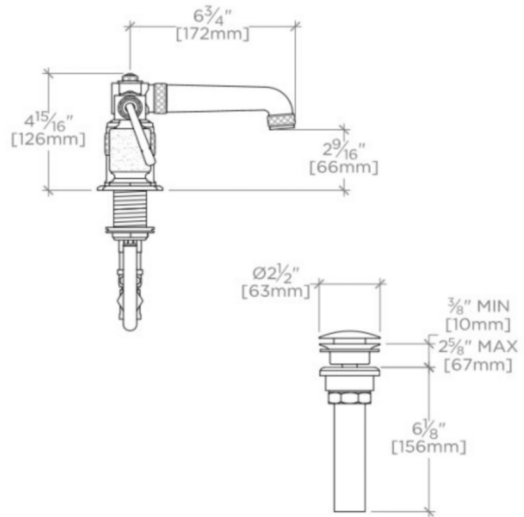

### TECHNICAL DETAILS

ADA Compliance: Yes  
 Adjustable versus Fixed Spray: Fixed Spray  
 Deck Thickness Maximum: 38 mm  
 Deck Thickness Minimum: 10 mm  
 Drain Depth Maximum: 67 mm  
 Drain Hole Diameter: 44 mm  
 Escutcheon Primary Material: Brass  
 Fittings Hole Diameter: 35 mm  
 Handle Spread Maximum: 305 mm  
 Handle Spread Minimum: 203 mm  
 Handle Turn Angle: Quarter Turn  
 Depth / Width: 205 mm  
 Drain Depth Minimum: 10 mm  
 Height: 125 mm  
 Inlet Connection Size: 1/2"  
 Inlet Connection Type: Male with Supply Nut  
 Inlet Supply Spread Maximum: 305 mm  
 Inlet Supply Spread Minimum: 203 mm  
 Installation Type: Deck Mounted  
 Integrated Diverter: N  
 Integrated Spray: N  
 Length: 379 mm  
 Number of Handles: Two  
 Number of Holes: Three Hole  
 Primary Material: Brass  
 Restricted Maximum Flow Rate: 4.5 liters/min  
 Spout Swivel: N  
 Spray Included in Unit: N  
 Suggested Application: Bath  
 Valve Material: Ceramic  
 Water Pressure Maximum: 6.0 bar  
 Water Pressure Minimum: 1.5 bar  
 Water Pressure Recommended: 3.0 bar

### PRODUCT FEATURES

Features horizontally mounted metal lever handles on an exposed valve body, tumbled barrels are marked with an engraved H and C, knurled detail on gland cover and spout.

Includes European push touch style drain.

## R.W. ATLAS

RWLS10

R.W. Atlas Deck Mounted Marquee Lavatory Faucet with Metal Lever Side Mount Handles

TOP VIEW

SCALE: 1½"=1'-0"

FRONT VIEW

SCALE: 1½"=1'-0"

SIDE VIEW

SCALE: 1½"=1'-0"