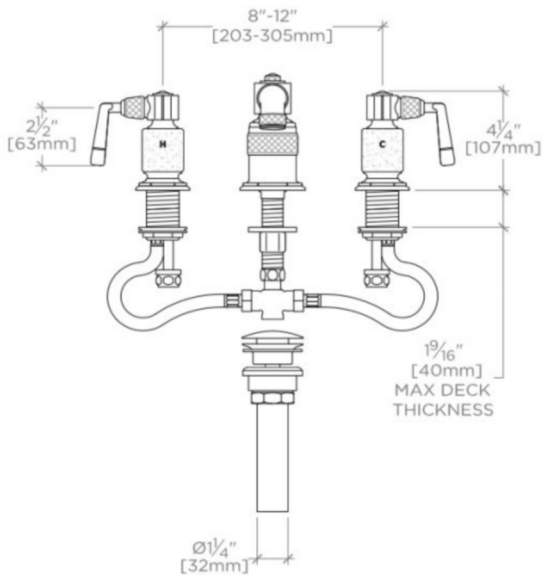

### TECHNICAL DETAILS

ADA Compliance: Yes  
 Adjustable versus Fixed Spray: Fixed Spray  
 Deck Thickness Maximum: 38 mm  
 Deck Thickness Minimum: 10 mm  
 Drain Depth Maximum: 67 mm  
 Drain Hole Diameter: 44 mm  
 Escutcheon Primary Material: Brass  
 Fittings Hole Diameter: 35 mm  
 Handle Spread Maximum: 305 mm  
 Handle Spread Minimum: 203 mm  
 Handle Turn Angle: Quarter Turn  
 Depth / Width: 205 mm  
 Drain Depth Minimum: 10 mm  
 Height: 125 mm  
 Inlet Connection Size: 1/2"  
 Inlet Connection Type: Male with Supply Nut  
 Inlet Supply Spread Maximum: 305 mm  
 Inlet Supply Spread Minimum: 203 mm  
 Installation Type: Deck Mounted  
 Integrated Diverter: N  
 Integrated Spray: N  
 Length: 379 mm  
 Number of Handles: Two  
 Number of Holes: Three Hole  
 Primary Material: Brass  
 Restricted Maximum Flow Rate: 4.5 liters/min  
 Spout Swivel: N  
 Spray Included in Unit: N  
 Suggested Application: Bath  
 Valve Material: Ceramic  
 Water Pressure Maximum: 6.0 bar  
 Water Pressure Minimum: 1.5 bar  
 Water Pressure Recommended: 3.0 bar

### PRODUCT FEATURES

Features horizontally mounted metal lever handles on an exposed valve body, tumbled barrels are marked with an engraved H and C, knurled detail on gland cover and spout.

Includes European push touch style drain.

## R.W. ATLAS

RWLS10

R.W. Atlas Deck Mounted Marquee Lavatory Faucet with Metal Lever Side Mount Handles

TOP VIEW

SCALE: 1½"=1'-0"

FRONT VIEW

SCALE: 1½"=1'-0"

SIDE VIEW

SCALE: 1½"=1'-0"