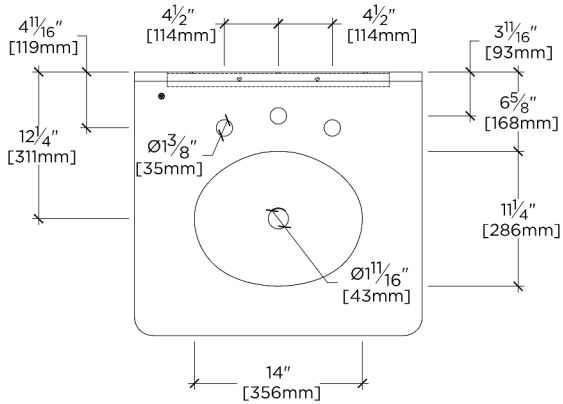

TECHNICAL DETAILS

ADA Compliance: No
Adjustable Levelers Feet: Y
Depth To Overflow: 68 mm
Depth/Width: 559 mm
Drain Hole Depth: 48 mm
Drain Hole Diameter: 44 mm
Drain Style: Center Drain
Fittings Hole Diameter: 35 mm
Height: 838 mm
Leg Material: Brass
Length: 610 mm
Number Of Legs: Two
Overflow Opening: Yes
Suggested Application: Bath

CODES & STANDARDS

PRODUCT FEATURES

Washstand made in the UK with Solid Brass legs

5CM marble top in the Waterworks Cut

Packages available in Brass and Nickel

Includes sink and choice of 5CM stone top in one of our 8 standard offerings

CERTIFICATIONS

PRODUCT (NOTES)

Brewster

BRWS24

Brewster Cove Leg - Metal Apron two legs with MRLVHU Sink and 24" 5CM Carved Slab and Backsplash, and shelf

TOP VIEW

SCALE: 3/4"=1'-0"

FRONT VIEW

SCALE: 3/4"=1'-0"

SIDE VIEW

SCALE: 3/4"=1'-0"