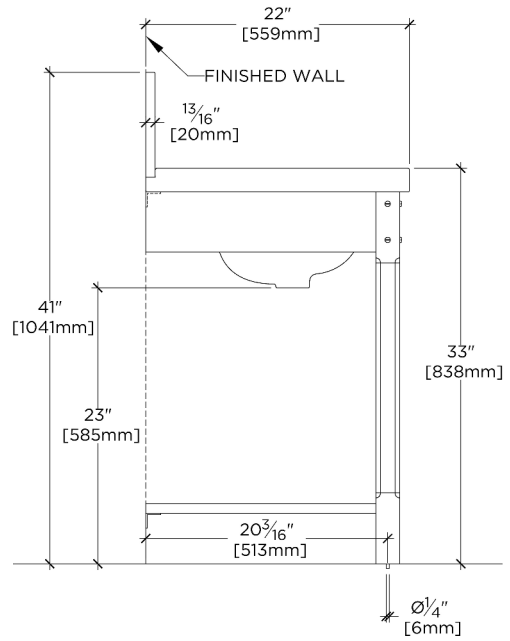

TECHNICAL DETAILS

ADA Compliance: No
Adjustable Levelers Feet: Y
Depth To Overflow: 68 mm
Depth/Width: 559 mm
Drain Hole Depth: 48 mm
Drain Hole Diameter: 44 mm
Drain Style: Center Drain
Fittings Hole Diameter: 35 mm
Height: 838 mm
Leg Material: Brass
Length: 610 mm
Number Of Legs: Two
Overflow Opening: Yes
Suggested Application: Bath

CODES & STANDARDS

PRODUCT FEATURES

Washstand made in the UK with Solid Brass legs

5CM marble top in the Waterworks Cut

Packages available in Brass and Nickel

Includes sink and choice of 5CM stone top in one of our 8 standard offerings

CERTIFICATIONS

PRODUCT (NOTES)

Brewster

BRWS24

Brewster Cove Leg - Metal Apron two legs with MRLVHU Sink and 24" 5CM Carved Slab and Backsplash, and shelf

TOP VIEW

SCALE: 3/4"=1'-0"

FRONT VIEW

SCALE: 3/4"=1'-0"

SIDE VIEW

SCALE: 3/4"=1'-0"