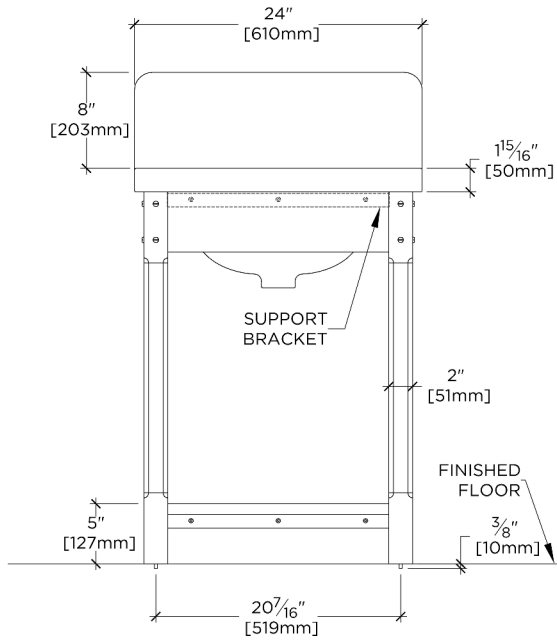

TECHNICAL DETAILS

ADA Compliance: No
Adjustable Levelers Feet: Y
Depth To Overflow: 68 mm
Depth/Width: 559 mm
Drain Hole Depth: 48 mm
Drain Hole Diameter: 44 mm
Drain Style: Center Drain
Fittings Hole Diameter: 35 mm
Height: 838 mm
Leg Material: Brass
Length: 610 mm
Number Of Legs: Two
Overflow Opening: Yes
Suggested Application: Bath

CERTIFICATIONS

PRODUCT (NOTES)

Brewster

BRWS24

Brewster Cove Leg - Metal Apron two legs with MRLVHU Sink and 24" 5CM Carved Slab and Backsplash, and shelf

TOP VIEW

SCALE: 3/4"=1'-0"

FRONT VIEW

SCALE: 3/4"=1'-0"

SIDE VIEW

SCALE: 3/4"=1'-0"