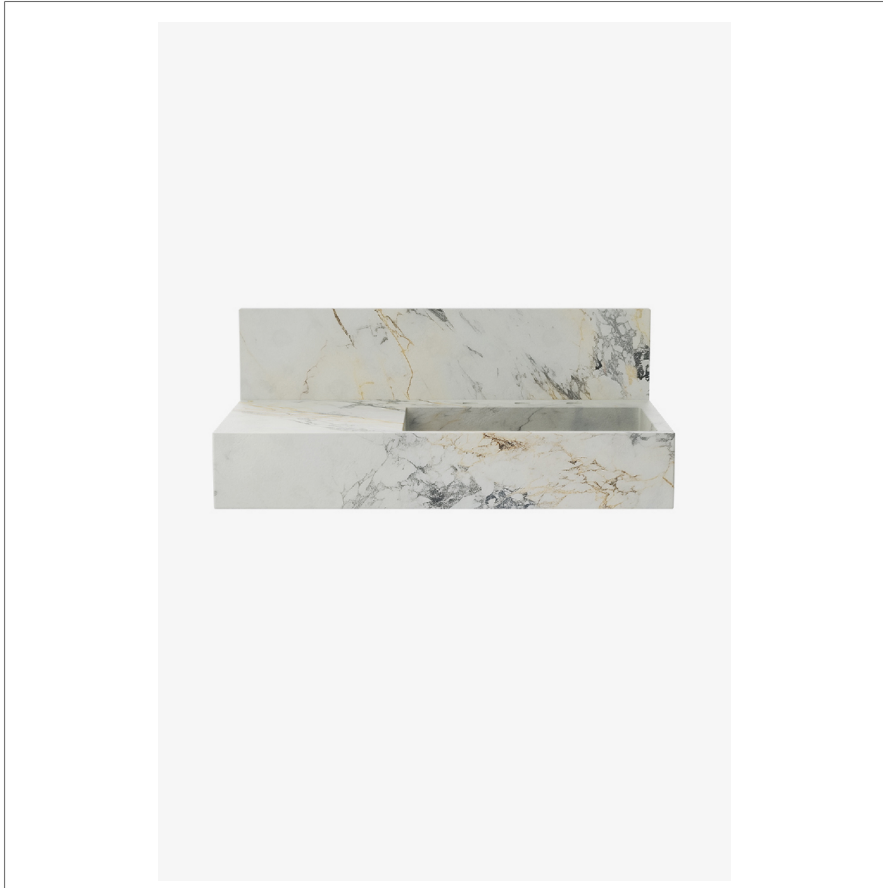

MARTA

MTCS05

Marta Deck Mounted Marble Lavatory Sink 36" x 22 3/4" x 6"
with 36" x 8" x 3/4" Backsplash

SHOWN IN MARTA DECK MOUNTED MARBLE LAVATORY SINK 36" X 22 3/4" X 6" WITH 36" X 8" X 3/4" BACKSPLASH | MTCS05

TECHNICAL DETAILS

Depth To Overflow: 1.9"
Drain Hole Depth: 1 7/8"
Drain Hole Diameter: 1 3/4"
Drain Style: Center Drain
Fittings Hole Diameter: 1 3/8"
Overflow Opening: Yes

INSPIRATION

Marta embodies the essence of contemporary style through its unique offset design. The expansive—and eminently functional—deck space also serves as a sculptural element, evoking clean-lined intrigue through proportion and placement.

CODES & STANDARDS

PRODUCT FEATURES

Designed by and exclusive to Waterworks

Sourced and made in Italy

Carved from a solid block of stone. Packaged item weight: 328 lbs

Comes pre-cut for deck-mounted faucet and handles

Features an integrated overflow

CERTIFICATIONS

PRODUCT (NOTES)

WATERWORKS

MARTA

MTCS05

Marta Deck Mounted Marble Lavatory Sink 36" x 22 3/4" x 6"
with 36" x 8" x 3/4" Backsplash