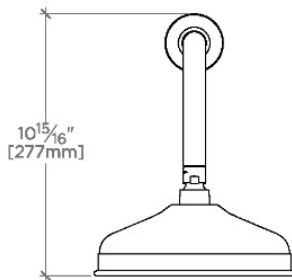

ETOILE

ETS188

Etoile 8" Rain Showerhead with 18" Wall Mounted 90 Degree Shower Arm

SHOWN IN ETOILE 8" RAIN SHOWERHEAD WITH 18" WALL MOUNTED 90 DEGREE SHOWER ARM | ETS188

TECHNICAL DETAILS

Adjustable Versus Fixed Spray: Fixed
 Fittings Hole Diameter: 1 1/4"
 Flow Restriction Options: 1.5, 1.75, 2.0
 Inlet Connection Size: 1/2"
 Inlet Connection Type: Male NPT
 Pivot: Y
 Primary Material: Brass
 Restricted Maximum Flow Rate: 1.75 gpm
 Water Pressure Maximum: 85.0 psi
 Water Pressure Minimum: 20.0 psi
 Water Pressure Recommended: 45.0 psi

PRODUCT FEATURES

- Made of Brass
- Features a swivel 8" rain showerhead with easy clean rubber nozzles
- Includes a 18" wall mounted 90 degree shower arm
- Stocked in Brass, Chrome, Nickel and Matte Nickel
- Rain showerhead available in 1.75gpm (6.6L/min) flow rate

CERTIFICATIONS

PRODUCT (NOTES)

WATERWORKS

ETOILE

ETS188

Etoile 8" Rain Showerhead with 18" Wall Mounted 90 Degree Shower Arm

TOP VIEW

SCALE: 1/2"=1'-0"

STYLE NO.	DIM "A"	DIM "B"
ETS187	16 3/4" [426mm]	12 9/16" [319mm]
FRS187		
JUS187		
ETS188	22 3/4" [578mm]	18 9/16" [472mm]
FRS188		
JUS188		

FRONT VIEW

SCALE: 1/2"=1'-0"

SIDE VIEW

SCALE: 1/2"=1'-0"