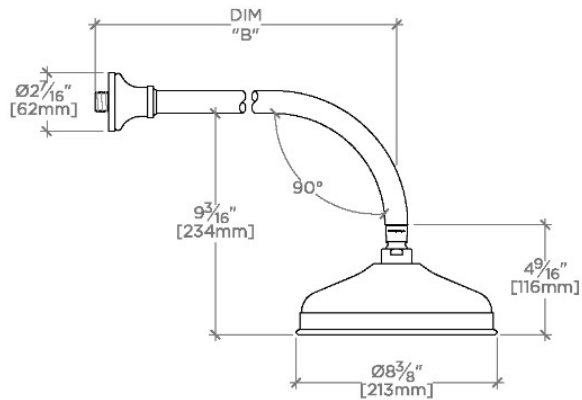

ETOILE

ETS188

Etoile 8" Rain Showerhead with 18" Wall Mounted 90 Degree Shower Arm

SHOWN IN ETOILE 8" RAIN SHOWERHEAD WITH 18" WALL MOUNTED 90 DEGREE SHOWER ARM | ETS188

TECHNICAL DETAILS

Adjustable Versus Fixed Spray: Fixed
 Fittings Hole Diameter: 1 1/4"
 Flow Restriction Options: 1.5, 1.75, 2.0
 Inlet Connection Size: 1/2"
 Inlet Connection Type: Male NPT
 Pivot: Y
 Primary Material: Brass
 Restricted Maximum Flow Rate: 1.75 gpm
 Water Pressure Maximum: 85.0 psi
 Water Pressure Minimum: 20.0 psi
 Water Pressure Recommended: 45.0 psi

PRODUCT FEATURES

- Made of Brass
- Features a swivel 8" rain showerhead with easy clean rubber nozzles
- Includes a 18" wall mounted 90 degree shower arm
- Stocked in Brass, Chrome, Nickel and Matte Nickel
- Rain showerhead available in 1.75gpm (6.6L/min) flow rate

CERTIFICATIONS

PRODUCT (NOTES)

WATERWORKS

ETOILE

ETS188

Etoile 8" Rain Showerhead with 18" Wall Mounted 90 Degree Shower Arm

TOP VIEW

SCALE: 1/2"=1'-0"

STYLE NO.	DIM "A"	DIM "B"
ETS187	16 3/4" [426mm]	12 9/16" [319mm]
FRS187		
JUS187		
ETS188	22 3/4" [578mm]	18 9/16" [472mm]
FRS188		
JUS188		

FRONT VIEW

SCALE: 1/2"=1'-0"

SIDE VIEW

SCALE: 1/2"=1'-0"