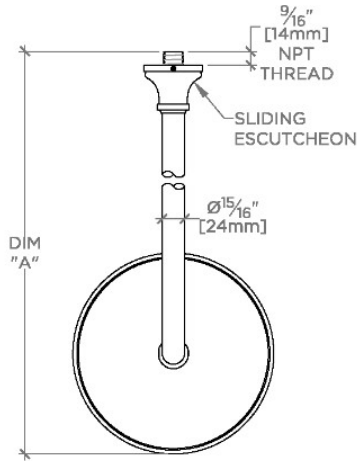

ETOILE

ETS188

Etoile 8" Rain Showerhead with 18" Wall Mounted 90 Degree Shower Arm

SHOWN IN ETOILE 8" RAIN SHOWERHEAD WITH 18" WALL MOUNTED 90 DEGREE SHOWER ARM | ETS188

TECHNICAL DETAILS

Adjustable Versus Fixed Spray: Fixed
 Fittings Hole Diameter: 1 1/4"
 Flow Restriction Options: 1.5, 1.75, 2.0
 Inlet Connection Size: 1/2"
 Inlet Connection Type: Male NPT
 Pivot: Y
 Primary Material: Brass
 Restricted Maximum Flow Rate: 1.75 gpm
 Water Pressure Maximum: 85.0 psi
 Water Pressure Minimum: 20.0 psi
 Water Pressure Recommended: 45.0 psi

PRODUCT FEATURES

- Made of Brass
- Features a swivel 8" rain showerhead with easy clean rubber nozzles
- Includes a 18" wall mounted 90 degree shower arm
- Stocked in Brass, Chrome, Nickel and Matte Nickel
- Rain showerhead available in 1.75gpm (6.6L/min) flow rate

CERTIFICATIONS

PRODUCT (NOTES)

WATERWORKS

ETOILE

ETS188

Etoile 8" Rain Showerhead with 18" Wall Mounted 90 Degree Shower Arm

TOP VIEW

SCALE: 1/2"=1'-0"

STYLE NO.	DIM "A"	DIM "B"
ETS187	16 3/4" [426mm]	12 9/16" [319mm]
FRS187		
JUS187		
ETS188	22 3/4" [578mm]	18 9/16" [472mm]
FRS188		
JUS188		

FRONT VIEW

SCALE: 1/2"=1'-0"

SIDE VIEW

SCALE: 1/2"=1'-0"