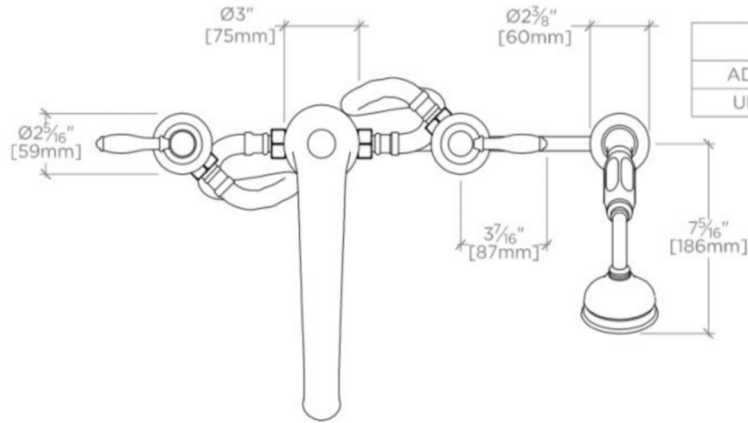

WATERWORKS

EASTON

EA13TF

Easton Vintage Low Profile Concealed Tub Filler With Hand-shower and White Porcelain Lever Handles

ADAPTER(S) PACKAGED SEPARATELY		
ADAPTER	DESCRIPTION	QTY
UNUK05	3/4" NPT Female x 3/4" Male BSP	2

TOP VIEW

SCALE: 1 1/2"=1'-0"