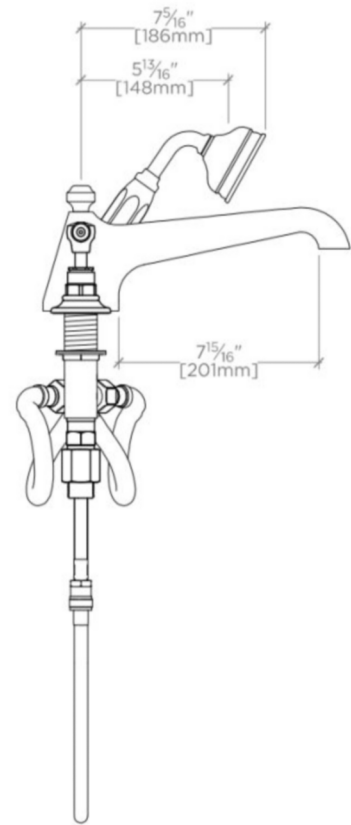

### TECHNICAL DETAILS

ADA Compliance: No  
 Adjustable versus Fixed Spray: Fixed Spray  
 Deck Thickness Maximum: 38 mm  
 Deck Thickness Minimum: 0 mm  
 Diameter of Head: 76 mm  
 Escutcheon Primary Material: Brass  
 Fittings Hole Diameter: 35 mm  
 Flow Restriction Options: 2.0, 1.75, 1.5, 0.92  
 Handle Spread Maximum: 305 mm  
 Handle Spread Minimum: 254 mm  
 Handle Turn Angle: Quarter Turn  
 Handshower / Spray Hose Length: 2.0 m  
 Depth / Width: 311 mm  
 Height: 184 mm  
 Index Marking: H/C  
 Inlet Connection Size: 3/4"  
 Inlet Connection Type: Male G/BSPP  
 Inlet Supply Spread Maximum: 305 mm  
 Inlet Supply Spread Minimum: 254 mm  
 Installation Type: Deck Mounted  
 Integrated Diverter: N  
 Length: 457 mm  
 Number of Handles: Two  
 Number of Holes: Four Hole  
 Pivot: N  
 Primary Material: Brass  
 Restricted Maximum Flow Rate: 9.5 liters/min  
 Spout Reach: 10"  
 Spout Swivel: N  
 Suggested Application: Bath  
 Water Pressure Maximum: 5.5 bar  
 Water Pressure Minimum: 1.5 bar  
 Water Pressure Recommended: 3.0 bar

## EASTON

## EA13TF

Easton Vintage Low Profile Concealed Tub Filler With Hand-shower and White Porcelain Lever Handles

ADAPTER(S) PACKAGED SEPARATELY		
ADAPTER	DESCRIPTION	QTY
UNUK05	3/4" NPT Female x 3/4" Male BSP	2

TOP VIEW

SCALE: 1 1/2"=1'-0"

FRONT VIEW

SCALE: 1 1/2"=1'-0"

SIDE VIEW

SCALE: 1 1/2"=1'-0"