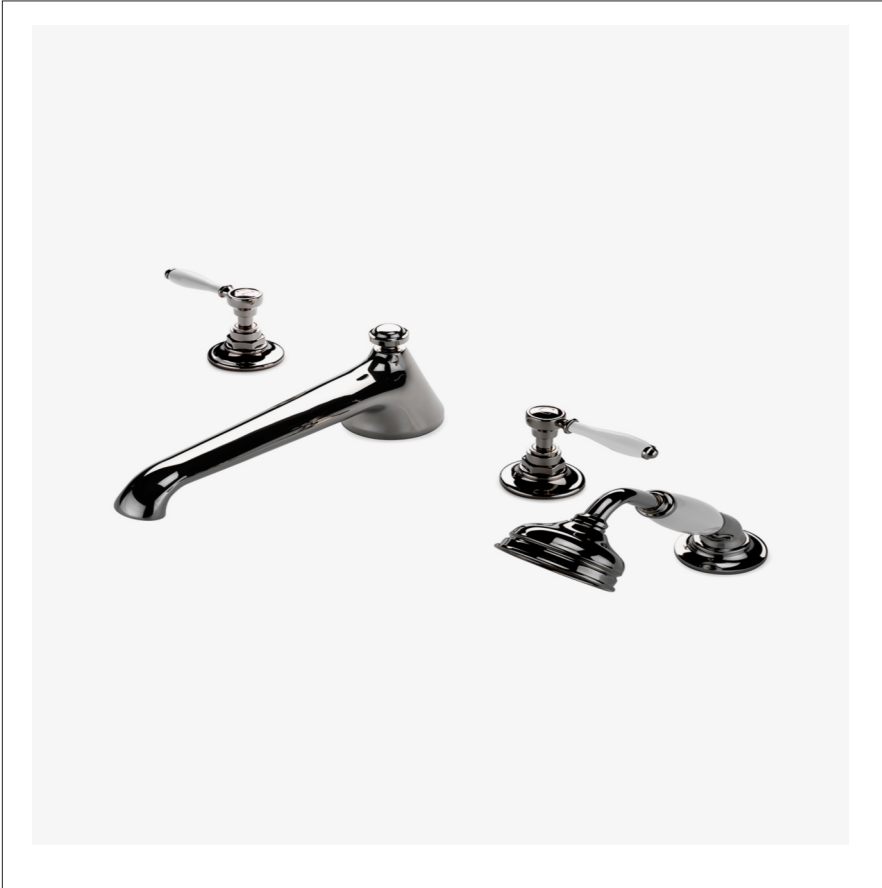

## EASTON

## EA13TF

Easton Vintage Low Profile Concealed Tub Filler With Handshower and White Porcelain Lever Handles

SHOWN IN EASTON VINTAGE LOW PROFILE CONCEALED TUB FILLER WITH HANDSHOWER AND WHITE PORCELAIN LEVER

### TECHNICAL DETAILS

ADA Compliance: No  
 Adjustable versus Fixed Spray: Fixed Spray  
 Deck Thickness Maximum: 38 mm  
 Deck Thickness Minimum: 0 mm  
 Diameter of Head: 76 mm  
 Escutcheon Primary Material: Brass  
 Fittings Hole Diameter: 35 mm  
 Flow Restriction Options: 2.0, 1.75, 1.5, 0.92  
 Handle Spread Maximum: 305 mm  
 Handle Spread Minimum: 254 mm  
 Handle Turn Angle: Quarter Turn  
 Handshower / Spray Hose Length: 2.0 m  
 Depth / Width: 311 mm  
 Height: 184 mm  
 Index Marking: H/C  
 Inlet Connection Size: 3/4"  
 Inlet Connection Type: Male G/BSPP  
 Inlet Supply Spread Maximum: 305 mm  
 Inlet Supply Spread Minimum: 254 mm  
 Installation Type: Deck Mounted  
 Integrated Diverter: N  
 Length: 457 mm  
 Number of Handles: Two  
 Number of Holes: Four Hole  
 Pivot: N  
 Primary Material: Brass  
 Restricted Maximum Flow Rate: 9.5 liters/min  
 Spout Reach: 10"  
 Spout Swivel: N  
 Suggested Application: Bath  
 Water Pressure Maximum: 5.5 bar  
 Water Pressure Minimum: 1.5 bar  
 Water Pressure Recommended: 3.0 bar

## EA13TF

Easton Vintage Low Profile Concealed Tub Filler With Hand-shower and White Porcelain Lever Handles

ADAPTER(S) PACKAGED SEPARATELY		
ADAPTER	DESCRIPTION	QTY
UNUK05	3/4" NPT Female x 3/4" Male BSP	2