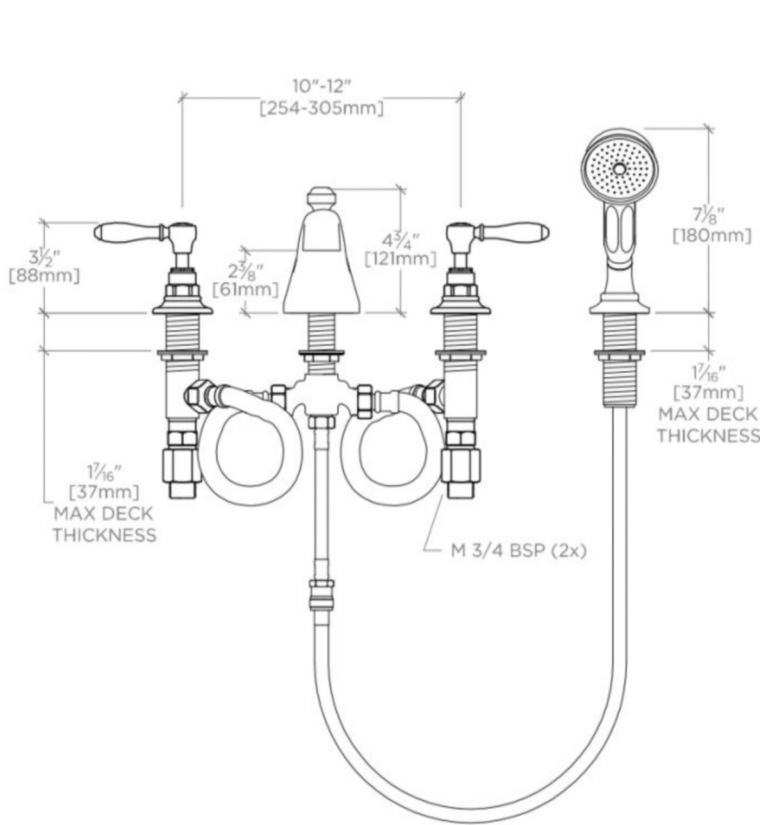

### TECHNICAL DETAILS

ADA Compliance: No  
 Adjustable versus Fixed Spray: Fixed Spray  
 Deck Thickness Maximum: 38 mm  
 Deck Thickness Minimum: 0 mm  
 Diameter of Head: 76 mm  
 Escutcheon Primary Material: Brass  
 Fittings Hole Diameter: 35 mm  
 Flow Restriction Options: 2.0, 1.75, 1.5, 0.92  
 Handle Spread Maximum: 305 mm  
 Handle Spread Minimum: 254 mm  
 Handle Turn Angle: Quarter Turn  
 Handshower / Spray Hose Length: 2.0 m  
 Depth / Width: 311 mm  
 Height: 184 mm  
 Index Marking: H/C  
 Inlet Connection Size: 3/4"  
 Inlet Connection Type: Male G/BSPP  
 Inlet Supply Spread Maximum: 305 mm  
 Inlet Supply Spread Minimum: 254 mm  
 Installation Type: Deck Mounted  
 Integrated Diverter: N  
 Length: 457 mm  
 Number of Handles: Two  
 Number of Holes: Four Hole  
 Pivot: N  
 Primary Material: Brass  
 Restricted Maximum Flow Rate: 9.5 liters/min  
 Spout Reach: 10"  
 Spout Swivel: N  
 Suggested Application: Bath  
 Water Pressure Maximum: 5.5 bar  
 Water Pressure Minimum: 1.5 bar  
 Water Pressure Recommended: 3.0 bar

## EA13TF

Easton Vintage Low Profile Concealed Tub Filler With Hand-shower and White Porcelain Lever Handles

ADAPTER(S) PACKAGED SEPARATELY		
ADAPTER	DESCRIPTION	QTY
UNUK05	3/4" NPT Female x 3/4" Male BSP	2

TOP VIEW

SCALE: 1 1/2"=1'-0"

FRONT VIEW

SCALE: 1 1/2"=1'-0"

SIDE VIEW

SCALE: 1 1/2"=1'-0"