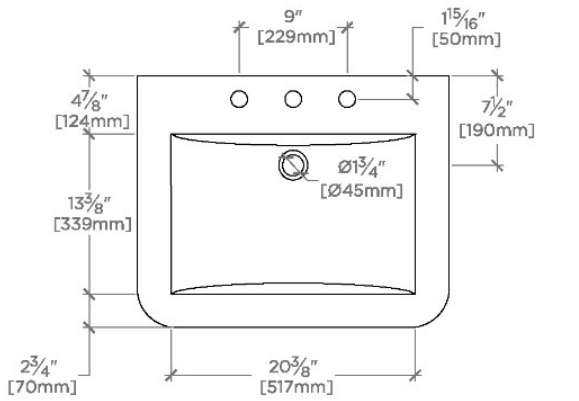

### TECHNICAL DETAILS

ADA Compliance: No  
Adjustable Levelers Feet: N  
Depth/Width: 533 mm  
Fitting Hole Configuration Number: Three  
Height: 864 mm  
Installation Type: Freestanding  
Leg Material: Marble  
Length: 660 mm  
Number Of Holes: Three Hole  
Number Of Legs: Two  
Outer Rim Shape: Rectangular  
Primary Material: Carrara  
Sink Visibility: N  
Suggested Application: Bath

## BKWS01

Beekman Marble Two Leg Single Washstand 26" x 21" x 34"

TOP VIEW

SCALE:  $\frac{3}{4}''=1'-0''$

FRONT VIEW

SCALE:  $\frac{3}{4}''=1'-0''$

SIDE VIEW

SCALE:  $\frac{3}{4}''=1'-0''$