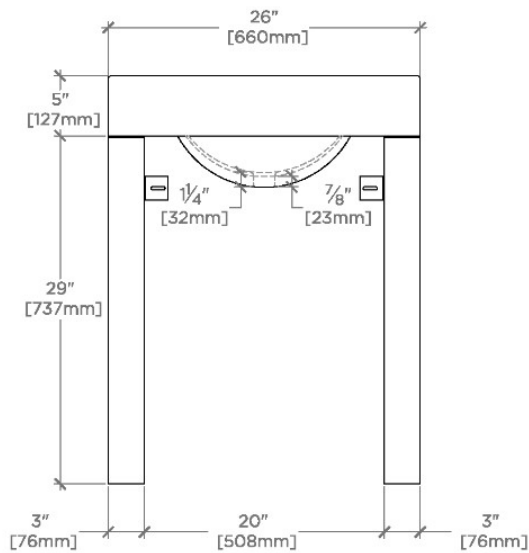

## BKWS01

Beekman Marble Two Leg Single Washstand 26" x 21" x 34"

TOP VIEW

SCALE:  $\frac{3}{4}''=1'-0''$

FRONT VIEW

SCALE:  $\frac{3}{4}''=1'-0''$

SIDE VIEW

SCALE:  $\frac{3}{4}''=1'-0''$