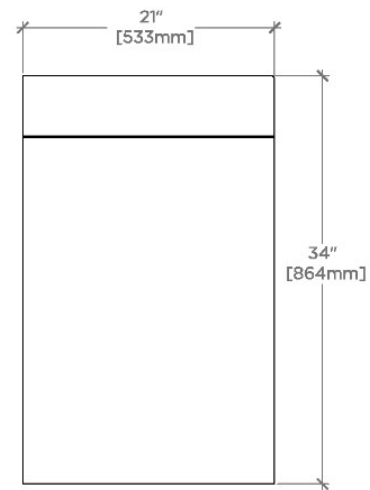

## Beekman

BKWS01

Beekman Marble Two Leg Single Washstand 26" x 21" x 34"

SHOWN IN BEEKMAN MARBLE TWO LEG SINGLE WASHSTAND 26" X 21" X 34" | BKWS01

### TECHNICAL DETAILS

ADA Compliance: No  
Adjustable Levelers Feet: N  
Depth/Width: 533 mm  
Fitting Hole Configuration Number: Three  
Height: 864 mm  
Installation Type: Freestanding  
Leg Material: Marble  
Length: 660 mm  
Number Of Holes: Three Hole  
Number Of Legs: Two  
Outer Rim Shape: Rectangular  
Primary Material: Carrara  
Sink Visibility: N  
Suggested Application: Bath

## BKWS01

Beekman Marble Two Leg Single Washstand 26" x 21" x 34"

TOP VIEW

SCALE:  $\frac{3}{4}''=1'-0''$

FRONT VIEW

SCALE:  $\frac{3}{4}''=1'-0''$

SIDE VIEW

SCALE:  $\frac{3}{4}''=1'-0''$