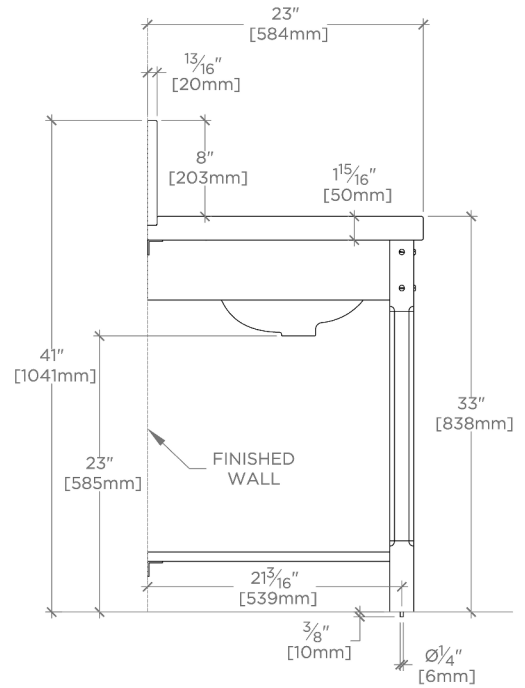

TECHNICAL DETAILS

ADA Compliance: No
Adjustable Levelers Feet: Y
Depth To Overflow: 2.67"
Depth/Width: 23"
Drain Hole Depth: 1 7/8"
Drain Hole Diameter: 1 3/4"
Drain Style: Center Drain
Fittings Hole Diameter: 1 3/8"
Height: 33"
Leg Material: Brass
Length: 60"
Number Of Legs: Three
Overflow Opening: Yes
Suggested Application: Bath

CODES & STANDARDS

PRODUCT FEATURES

Washstand made in the UK with Solid Brass legs

5CM marble top in the Waterworks Cut

Packages available in Brass and Nickel

Includes sink and choice of 5CM stone top in one of our 8 standard offerings

CERTIFICATIONS

PRODUCT (NOTES)

WATERWORKS

BREWSTER

BRWS60

Brewster Cove Leg - Metal Apron three legs with MRLVCU Sink and 60" 5CM Carved Slab and Backsplash, and shelf

TOP VIEW

SCALE: 3/4"=1'-0"

FRONT VIEW

SCALE: 3/4"=1'-0"

SIDE VIEW

SCALE: 3/4"=1'-0"