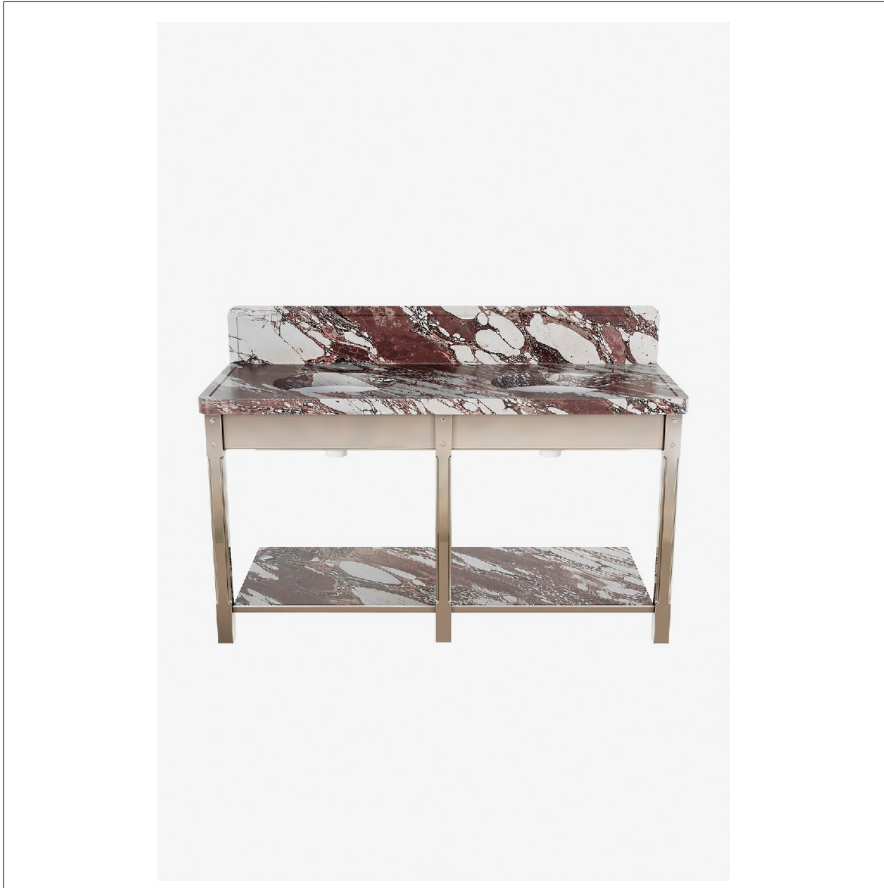

BREWSTER

BRWS60

Brewster Cove Leg - Metal Apron three legs with MRLVCU Sink and 60" 5CM Carved Slab and Backsplash, and shelf

SHOWN IN BREWSTER COVE LEG - METAL APRON THREE LEGS WITH MRLVCU SINK AND 60" 5CM CARVED SLAB AND BACKSPLASH, AND SHELF | BRWS60

TECHNICAL DETAILS

ADA Compliance: No
Adjustable Levelers Feet: Y
Depth To Overflow: 2.67"
Depth/Width: 23"
Drain Hole Depth: 1 7/8"
Drain Hole Diameter: 1 3/4"
Drain Style: Center Drain
Fittings Hole Diameter: 1 3/8"
Height: 33"
Leg Material: Brass
Length: 60"
Number Of Legs: Three
Overflow Opening: Yes
Suggested Application: Bath

INSPIRATION

Tactile and transitional, Brewster lends a space dimensionality through dual material expressions, with legs and skirt available in brass or oak. The design's recessed deck plays off the cove detail in the legs. Exposed metal fasteners add another layer of materiality, while a matching stone shelf can be added or removed, enhancing the washstand's flexibility and preserving its elegant form.

CERTIFICATIONS

PRODUCT (NOTES)

WATERWORKS

BREWSTER

BRWS60

Brewster Cove Leg - Metal Apron three legs with MRLVCU Sink and 60" 5CM Carved Slab and Backsplash, and shelf

TOP VIEW

SCALE: 3/4"=1'-0"