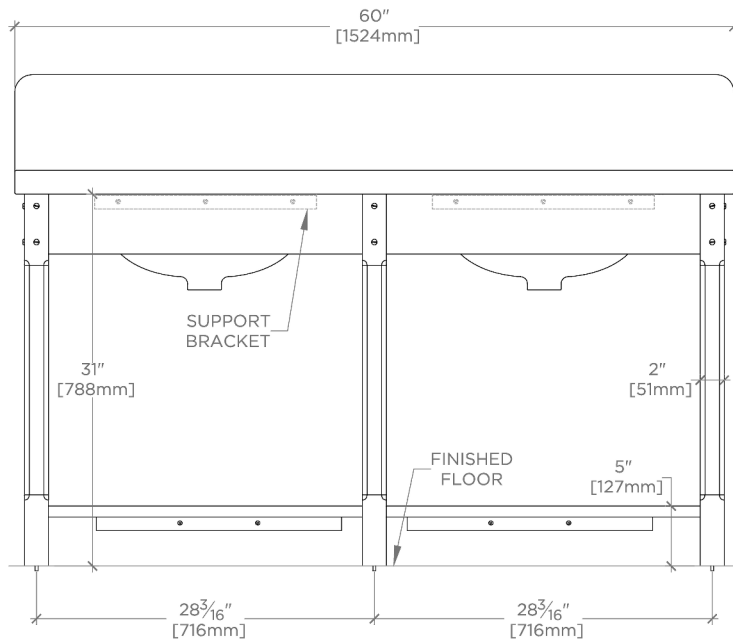

TECHNICAL DETAILS

ADA Compliance: No
Adjustable Levelers Feet: Y
Depth To Overflow: 2.67"
Depth/Width: 23"
Drain Hole Depth: 1 7/8"
Drain Hole Diameter: 1 3/4"
Drain Style: Center Drain
Fittings Hole Diameter: 1 3/8"
Height: 33"
Leg Material: Brass
Length: 60"
Number Of Legs: Three
Overflow Opening: Yes
Suggested Application: Bath

CERTIFICATIONS

PRODUCT (NOTES)

WATERWORKS

BREWSTER

BRWS60

Brewster Cove Leg - Metal Apron three legs with MRLVCU Sink and 60" 5CM Carved Slab and Backsplash, and shelf

TOP VIEW

SCALE: 3/4"=1'-0"

FRONT VIEW

SCALE: 3/4"=1'-0"

SIDE VIEW

SCALE: 3/4"=1'-0"