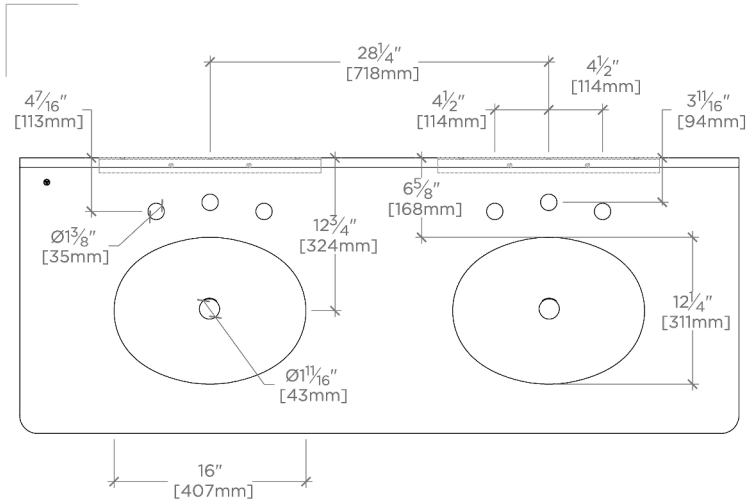

TECHNICAL DETAILS

ADA Compliance: No
Adjustable Levelers Feet: Y
Depth To Overflow: 2.67"
Depth/Width: 23"
Drain Hole Depth: 1 7/8"
Drain Hole Diameter: 1 3/4"
Drain Style: Center Drain
Fittings Hole Diameter: 1 3/8"
Height: 33"
Leg Material: Brass
Length: 60"
Number Of Legs: Three
Overflow Opening: Yes
Suggested Application: Bath

CERTIFICATIONS

PRODUCT (NOTES)

WATERWORKS

BREWSTER

BRWS60

Brewster Cove Leg - Metal Apron three legs with MRLVCU Sink and 60" 5CM Carved Slab and Backsplash, and shelf

TOP VIEW

SCALE: 3/4"=1'-0"

FRONT VIEW

SCALE: 3/4"=1'-0"

SIDE VIEW

SCALE: 3/4"=1'-0"