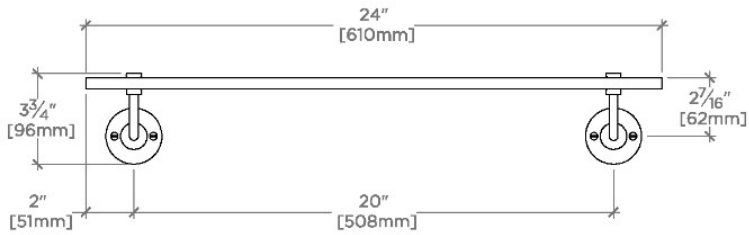

Highgate

Highgate Single Tier Shelf

HGSF24

SHOWN IN HIGHGATE SINGLE TIER SHELF | HGSF24

TECHNICAL DETAILS

Installation Type: Wall Mounted
Length: 610 mm
Number Of Drawers Shelves: One
Primary Material: Brass ends with glass shelf
Suggested Application: Bath

Made of Brass

Wall Mounted

CERTIFICATIONS

PRODUCT (NOTES)

Highgate

Highgate Single Tier Shelf

HG5F24

TOP VIEW

SCALE: $1\frac{1}{2}"=1'-0"$

FRONT VIEW

SCALE: $1\frac{1}{2}"=1'-0"$

SIDE VIEW

SCALE: $1\frac{1}{2}"=1'-0"$