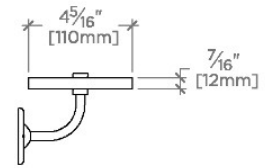

Highgate

Highgate Single Tier Shelf

HGSF24

SHOWN IN HIGHGATE SINGLE TIER SHELF | HGSF24

TECHNICAL DETAILS

Installation Type: Wall Mounted
Length: 610 mm
Number Of Drawers Shelves: One
Primary Material: Brass ends with glass shelf
Suggested Application: Bath

Made of Brass

Wall Mounted

CERTIFICATIONS

PRODUCT (NOTES)

Highgate

Highgate Single Tier Shelf

HG5F24

TOP VIEW

SCALE: $1\frac{1}{2}"=1'-0"$

FRONT VIEW

SCALE: $1\frac{1}{2}"=1'-0"$

SIDE VIEW

SCALE: $1\frac{1}{2}"=1'-0"$