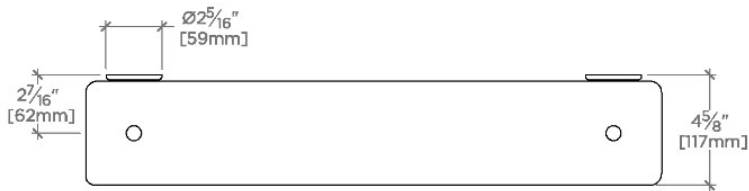

Highgate

Highgate Single Tier Shelf

HGSF24

SHOWN IN HIGHGATE SINGLE TIER SHELF | HGSF24

TECHNICAL DETAILS

Installation Type: Wall Mounted
Length: 610 mm
Number Of Drawers Shelves: One
Primary Material: Brass ends with glass shelf
Suggested Application: Bath

Made of Brass

Wall Mounted

CERTIFICATIONS

PRODUCT (NOTES)

Highgate

Highgate Single Tier Shelf

HG5F24

TOP VIEW

SCALE: $1\frac{1}{2}"=1'-0"$

FRONT VIEW

SCALE: $1\frac{1}{2}"=1'-0"$

SIDE VIEW

SCALE: $1\frac{1}{2}"=1'-0"$