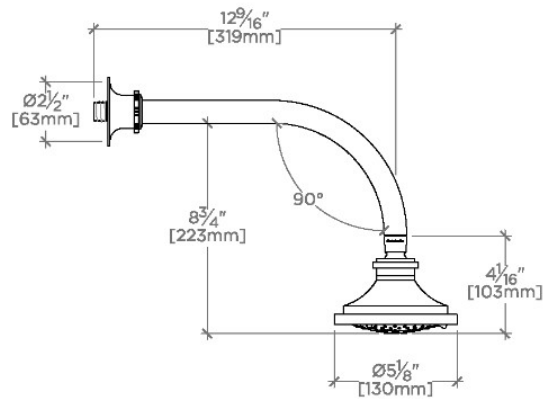

TECHNICAL DETAILS

Fittings Hole Diameter: 35 mm
Inlet Connection Size: 1/2"
Inlet Connection Type: Male NPT
Pivot: Y
Restricted Maximum Flow Rate: 6.6 liters/min
Water Pressure Maximum: 6.0 bar
Water Pressure Minimum: 1.5 bar
Water Pressure Recommended: 3.0 bar

CODES & STANDARDS

CNS357X, ASME A112.18.1/CSA B125.1, CEC(1.5GPM & 1.75GPM Only), DOE, State of MA

PRODUCT FEATURES

Made of Brass

Features a swivel 5" showerhead with three adjustable spray patterns

Includes a 12" wall mounted 90 degree shower arm

Stocked in Brass, Chrome and Nickel

Showerhead available in 1.75gpm (6.6L/min) flow rate

CERTIFICATIONS

PRODUCT (NOTES)

Henry Chronos

CNS357

Henry Chronos 5" Showerhead with Adjustable Spray with
12" Wall Mounted 90 Degree Shower Arm

TOP VIEW SCALE: 1 1/2"=1'-0"

FRONT VIEW SCALE: 1 1/2"=1'-0"

SIDE VIEW SCALE: 1 1/2"=1'-0"