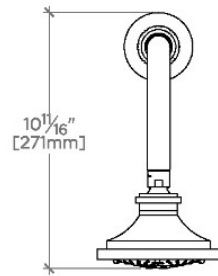

TECHNICAL DETAILS

Fittings Hole Diameter: 35 mm
Inlet Connection Size: 1/2"
Inlet Connection Type: Male NPT
Pivot: Y
Restricted Maximum Flow Rate: 6.6 liters/min
Water Pressure Maximum: 6.0 bar
Water Pressure Minimum: 1.5 bar
Water Pressure Recommended: 3.0 bar

CODES & STANDARDS

CNS357X, ASME A112.18.1/CSA B125.1, CEC(1.5GPM & 1.75GPM Only), DOE, State of MA

PRODUCT FEATURES

Made of Brass

Features a swivel 5" showerhead with three adjustable spray patterns

Includes a 12" wall mounted 90 degree shower arm

Stocked in Brass, Chrome and Nickel

Showerhead available in 1.75gpm (6.6L/min) flow rate

CERTIFICATIONS

PRODUCT (NOTES)

Henry Chronos

CNS357

Henry Chronos 5" Showerhead with Adjustable Spray with
12" Wall Mounted 90 Degree Shower Arm

TOP VIEW SCALE: 1 1/2"=1'-0"

FRONT VIEW SCALE: 1 1/2"=1'-0"

SIDE VIEW SCALE: 1 1/2"=1'-0"