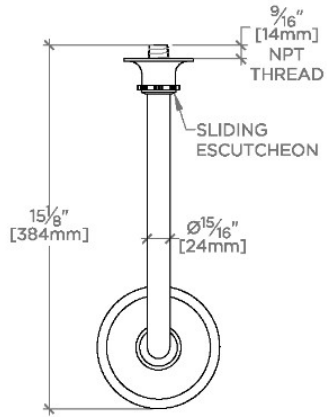

TECHNICAL DETAILS

Fittings Hole Diameter: 35 mm
Inlet Connection Size: 1/2"
Inlet Connection Type: Male NPT
Pivot: Y
Restricted Maximum Flow Rate: 6.6 liters/min
Water Pressure Maximum: 6.0 bar
Water Pressure Minimum: 1.5 bar
Water Pressure Recommended: 3.0 bar

CODES & STANDARDS

CNS357X, ASME A112.18.1/CSA B125.1, CEC(1.5GPM & 1.75GPM Only), DOE, State of MA

PRODUCT FEATURES

Made of Brass

Features a swivel 5" showerhead with three adjustable spray patterns

Includes a 12" wall mounted 90 degree shower arm

Stocked in Brass, Chrome and Nickel

Showerhead available in 1.75gpm (6.6L/min) flow rate

CERTIFICATIONS

PRODUCT (NOTES)

Henry Chronos

CNS357

Henry Chronos 5" Showerhead with Adjustable Spray with
12" Wall Mounted 90 Degree Shower Arm

TOP VIEW SCALE: 1 1/2"=1'-0"

FRONT VIEW SCALE: 1 1/2"=1'-0"

SIDE VIEW SCALE: 1 1/2"=1'-0"