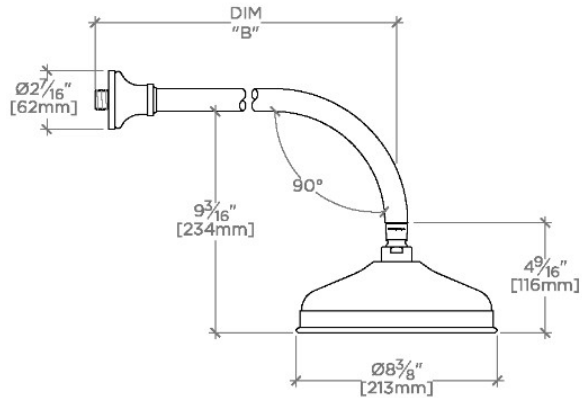

### TECHNICAL DETAILS

Adjustable Versus Fixed Spray: Fixed  
 Fittings Hole Diameter: 1 1/4"  
 Flow Restriction Options: 1.5, 1.75, 2.0  
 Inlet Connection Size: 1/2"  
 Inlet Connection Type: Male NPT  
 Pivot: Y  
 Primary Material: Brass  
 Restricted Maximum Flow Rate: 1.75 gpm  
 Water Pressure Maximum: 85.0 psi  
 Water Pressure Minimum: 20.0 psi  
 Water Pressure Recommended: 45.0 psi

### PRODUCT FEATURES

- Made of Brass
- Features a swivel 8" rain showerhead with easy clean rubber nozzles
- Includes a 18" wall mounted 90 degree shower arm
- Stocked in Brass, Chrome, Nickel and Matte Nickel
- Rain showerhead available in 1.75gpm (6.6L/min) flow rate

### PRODUCT (NOTES)

Foro 8" Rain Showerhead with 18" Wall Mounted 90 Degree Shower Arm

TOP VIEW SCALE: 1/2"=1'-0"

STYLE NO.	DIM "A"	DIM "B"
ETS187	16 3/4" [426mm]	12 9/16" [319mm]
FRS187		
JUS187		
ETS188	22 3/4" [578mm]	18 9/16" [472mm]
FRS188		
JUS188		

FRONT VIEW SCALE: 1/2"=1'-0"

SIDE VIEW SCALE: 1/2"=1'-0"