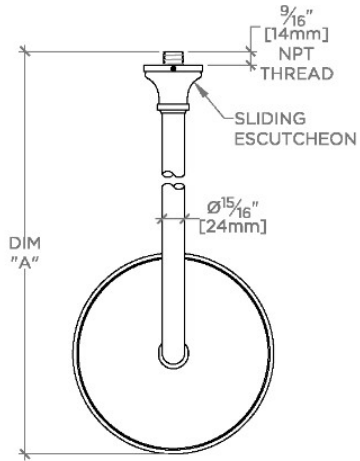

### TECHNICAL DETAILS

Adjustable Versus Fixed Spray: Fixed  
 Fittings Hole Diameter: 1 1/4"  
 Flow Restriction Options: 1.5, 1.75, 2.0  
 Inlet Connection Size: 1/2"  
 Inlet Connection Type: Male NPT  
 Pivot: Y  
 Primary Material: Brass  
 Restricted Maximum Flow Rate: 1.75 gpm  
 Water Pressure Maximum: 85.0 psi  
 Water Pressure Minimum: 20.0 psi  
 Water Pressure Recommended: 45.0 psi

### PRODUCT FEATURES

- Made of Brass
- Features a swivel 8" rain showerhead with easy clean rubber nozzles
- Includes a 18" wall mounted 90 degree shower arm
- Stocked in Brass, Chrome, Nickel and Matte Nickel
- Rain showerhead available in 1.75gpm (6.6L/min) flow rate

### PRODUCT (NOTES)

Foro 8" Rain Showerhead with 18" Wall Mounted 90 Degree Shower Arm

TOP VIEW SCALE: 1/2"=1'-0"

STYLE NO.	DIM "A"	DIM "B"
ETS187	16 3/4" [426mm]	12 9/16" [319mm]
FRS187		
JUS187		
ETS188	22 3/4" [578mm]	18 9/16" [472mm]
FRS188		
JUS188		

FRONT VIEW SCALE: 1/2"=1'-0"

SIDE VIEW SCALE: 1/2"=1'-0"