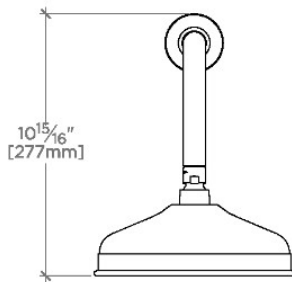

### TECHNICAL DETAILS

Adjustable Versus Fixed Spray: Fixed  
 Fittings Hole Diameter: 1 1/4"  
 Flow Restriction Options: 1.5, 1.75, 2.0  
 Inlet Connection Size: 1/2"  
 Inlet Connection Type: Male NPT  
 Pivot: Y  
 Primary Material: Brass  
 Restricted Maximum Flow Rate: 1.75 gpm  
 Water Pressure Maximum: 85.0 psi  
 Water Pressure Minimum: 20.0 psi  
 Water Pressure Recommended: 45.0 psi

### PRODUCT FEATURES

- Made of Brass
- Features a swivel 8" rain showerhead with easy clean rubber nozzles
- Includes a 18" wall mounted 90 degree shower arm
- Stocked in Brass, Chrome, Nickel and Matte Nickel
- Rain showerhead available in 1.75gpm (6.6L/min) flow rate

### PRODUCT (NOTES)

Foro 8" Rain Showerhead with 18" Wall Mounted 90 Degree Shower Arm

TOP VIEW SCALE: 1/2"=1'-0"

STYLE NO.	DIM "A"	DIM "B"
ETS187	16 3/4" [426mm]	12 9/16" [319mm]
FRS187		
JUS187		
ETS188	22 3/4" [578mm]	18 9/16" [472mm]
FRS188		
JUS188		

FRONT VIEW SCALE: 1/2"=1'-0"

SIDE VIEW SCALE: 1/2"=1'-0"