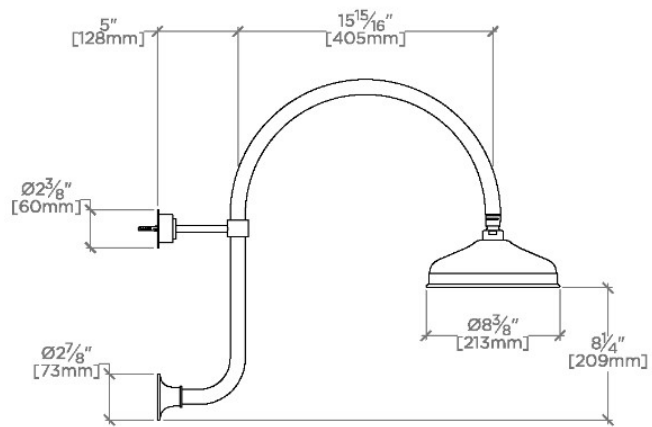

## Etoile

ETS18G

Etoile 8" Rain Showerhead with 20" Wall Mounted  
Gooseneck Shower Arm

SHOWN IN ETOILE 8" RAIN SHOWERHEAD WITH 20" WALL MOUNTED GOOSENECK SHOWER ARM | ETS18G

### TECHNICAL DETAILS

Adjustable Versus Fixed Spray: Fixed  
 Fittings Hole Diameter: 32 mm  
 Flow Restriction Options: 1.5, 1.75, 2.0  
 Inlet Connection Size: 1/2"  
 Inlet Connection Type: Female Straight Threads with  
 Rubber Washer  
 Pivot: Y  
 Primary Material: Brass  
 Restricted Maximum Flow Rate: 6.6 liters/min  
 Water Pressure Maximum: 6.0 bar  
 Water Pressure Minimum: 1.5 bar  
 Water Pressure Recommended: 3.0 bar

### PRODUCT FEATURES

Made of Brass

Features a swivel 8" rain showerhead with easy clean rubber nozzles

Includes a 20" wall mounted gooseneck shower arm

Stocked in Brass, Chrome and Nickel

Rain showerhead available in 1.75gpm (6.6L/min) flow rate

## Etoile

ETS18G

Etoile 8" Rain Showerhead with 20" Wall Mounted  
Gooseneck Shower Arm

TOP VIEW SCALE: 1"=1'-0"

FRONT VIEW SCALE: 1"=1'-0"

SIDE VIEW SCALE: 1"=1'-0"