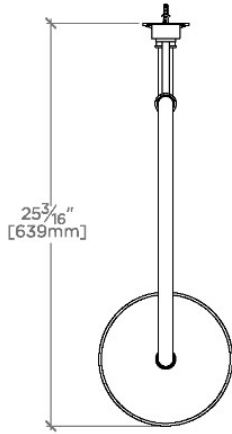

## Etoile

ETS18G

Etoile 8" Rain Showerhead with 20" Wall Mounted  
Gooseneck Shower Arm

SHOWN IN ETOILE 8" RAIN SHOWERHEAD WITH 20" WALL MOUNTED GOOSENECK SHOWER ARM | ETS18G

### TECHNICAL DETAILS

Adjustable Versus Fixed Spray: Fixed  
 Fittings Hole Diameter: 32 mm  
 Flow Restriction Options: 1.5, 1.75, 2.0  
 Inlet Connection Size: 1/2"  
 Inlet Connection Type: Female Straight Threads with  
 Rubber Washer  
 Pivot: Y  
 Primary Material: Brass  
 Restricted Maximum Flow Rate: 6.6 liters/min  
 Water Pressure Maximum: 6.0 bar  
 Water Pressure Minimum: 1.5 bar  
 Water Pressure Recommended: 3.0 bar

### PRODUCT FEATURES

Made of Brass

Features a swivel 8" rain showerhead with easy clean rubber nozzles

Includes a 20" wall mounted gooseneck shower arm

Stocked in Brass, Chrome and Nickel

Rain showerhead available in 1.75gpm (6.6L/min) flow rate

## Etoile

ETS18G

Etoile 8" Rain Showerhead with 20" Wall Mounted  
Gooseneck Shower Arm

TOP VIEW SCALE: 1"=1'-0"

FRONT VIEW SCALE: 1"=1'-0"

SIDE VIEW SCALE: 1"=1'-0"