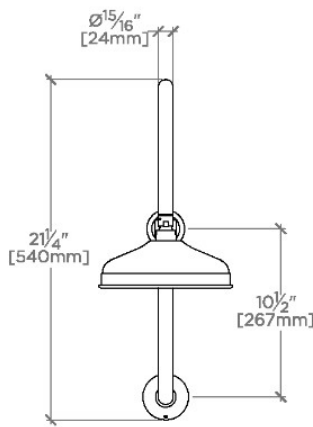

## Etoile

ETS18G

Etoile 8" Rain Showerhead with 20" Wall Mounted  
Gooseneck Shower Arm

SHOWN IN ETOILE 8" RAIN SHOWERHEAD WITH 20" WALL MOUNTED GOOSENECK SHOWER ARM | ETS18G

### TECHNICAL DETAILS

Adjustable Versus Fixed Spray: Fixed  
 Fittings Hole Diameter: 32 mm  
 Flow Restriction Options: 1.5, 1.75, 2.0  
 Inlet Connection Size: 1/2"  
 Inlet Connection Type: Female Straight Threads with  
 Rubber Washer  
 Pivot: Y  
 Primary Material: Brass  
 Restricted Maximum Flow Rate: 6.6 liters/min  
 Water Pressure Maximum: 6.0 bar  
 Water Pressure Minimum: 1.5 bar  
 Water Pressure Recommended: 3.0 bar

### PRODUCT FEATURES

Made of Brass

Features a swivel 8" rain showerhead with easy clean rubber nozzles

Includes a 20" wall mounted gooseneck shower arm

Stocked in Brass, Chrome and Nickel

Rain showerhead available in 1.75gpm (6.6L/min) flow rate

## Etoile

ETS18G

Etoile 8" Rain Showerhead with 20" Wall Mounted  
Gooseneck Shower Arm

TOP VIEW SCALE: 1"=1'-0"

FRONT VIEW SCALE: 1"=1'-0"

SIDE VIEW SCALE: 1"=1'-0"