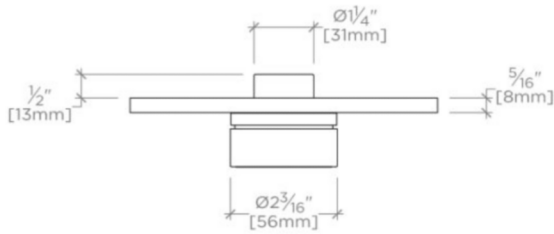

Allows bather to adjust temperature of all waterway outlets with a hot limit safety stop providing anti-scald protection

Features Guilloche Lines combined with Enamel Knob Handles

Stocked in Nickel and Brass

Requires rough valve, sold separately: GUTH73 (USA) or GU73TH (UK/International)

WATERWORKS

BOND

BTH55C

Bond Union Series Integrated Thermostatic and Three Way Diverter
Trim with Guilloche Link Knob Handles

TOP VIEW

SCALE: 3"=1'-0"

FRONT VIEW

SCALE: 3"=1'-0"

SIDE VIEW

SCALE: 3"=1'-0"