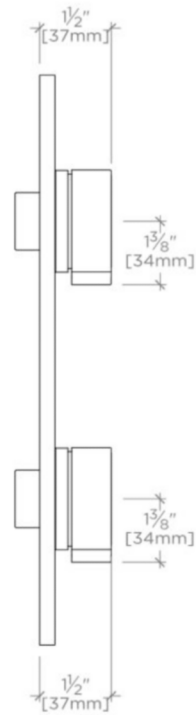

BOND

BTH55C

Bond Union Series Integrated Thermostatic and Three Way Diverter
Trim with Guilloche Link Knob Handles

TECHNICAL DETAILS

ADA Compliance: Yes
Integrated Diverter: N
Number of Holes: Two Hole
Primary Material: Brass

Allows bather to adjust temperature of all waterway outlets with a hot limit safety stop providing anti-scald protection

Features Guilloche Lines combined with Enamel Knob Handles

Stocked in Nickel and Brass

Requires rough valve, sold separately: GUTH73 (USA) or GU73TH (UK/International)

WATERWORKS

BOND

BTH55C

Bond Union Series Integrated Thermostatic and Three Way Diverter
Trim with Guilloche Link Knob Handles

TOP VIEW

SCALE: 3"=1'-0"

FRONT VIEW

SCALE: 3"=1'-0"

SIDE VIEW

SCALE: 3"=1'-0"