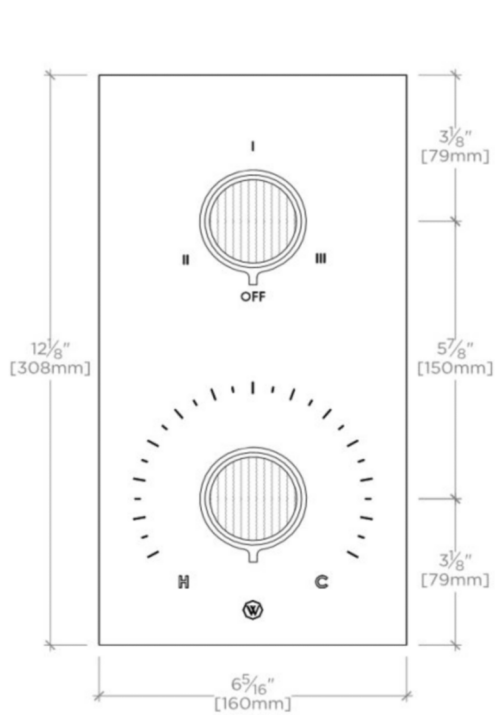

Allows bather to adjust temperature of all waterway outlets with a hot limit safety stop providing anti-scald protection

Features Guilloche Lines combined with Enamel Knob Handles

Stocked in Nickel and Brass

Requires rough valve, sold separately: GUTH73 (USA) or GU73TH (UK/International)

WATERWORKS

BOND

BTH55C

Bond Union Series Integrated Thermostatic and Three Way Diverter
Trim with Guilloche Link Knob Handles

TOP VIEW

SCALE: 3"=1'-0"

FRONT VIEW

SCALE: 3"=1'-0"

SIDE VIEW

SCALE: 3"=1'-0"