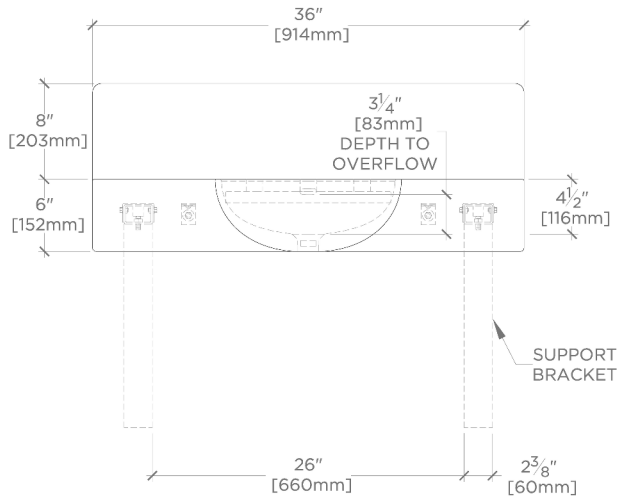

## Doria

DOCS06

Doria Lavabo en marbre encastré 91 cm x 55 cm x 15 cm  
avec dossieret de 91 cm x 20 cm x 19 mm

TOP VIEW

SCALE: 3/4"=1'-0"

FRONT VIEW

SCALE: 3/4"=1'-0"

REQUIRED MOUNTING HARDWARE (SOLD SEPARATELY)

STYLE: 106801

DESCRIPTION: UNIVERSAL PAIR (L/R) 18" STAINLESS STEEL ADJUSTABLE CONCEALED SUPPORT BRACKETS, WALL SUPPORT BRACKETS AND HARDWARE FOR WALL MOUNTED STONE SINK.

SIDE VIEW

SCALE: 3/4"=1'-0"