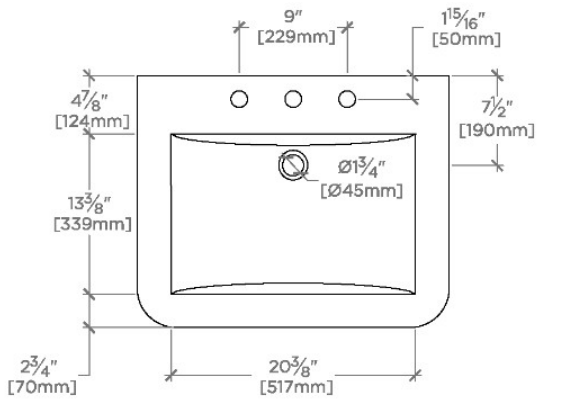

BEEKMAN

BKWS01

Beekman Marble Two Leg Single Washstand 26" x 21" x 34"

SHOWN IN BEEKMAN MARBLE TWO LEG SINGLE WASHSTAND 26" X 21" X 34" | BKWS01

TECHNICAL DETAILS

ADA Compliance: No
Adjustable Levelers Feet: N
Depth/Width: 21"
Fitting Hole Configuration Number: Three
Height: 34"
Installation Type: Freestanding
Leg Material: Marble
Length: 26"
Number Of Holes: Three Hole
Number Of Legs: Two
Outer Rim Shape: Rectangular
Primary Material: Carrara
Sink Visibility: N
Suggested Application: Bath

Deco style inspired this beautifully crafted honed Carrara marble washstand.

Three piece construction; crafted from one solid block of marble.

Not available in Custom Sizes

CERTIFICATIONS

PRODUCT (NOTES)

WATERWORKS

BEEKMAN

BKWS01

Beekman Marble Two Leg Single Washstand 26" x 21" x 34"

TOP VIEW

SCALE: 3/4"=1'-0"

FRONT VIEW

SCALE: 3/4"=1'-0"

SIDE VIEW

SCALE: 3/4"=1'-0"