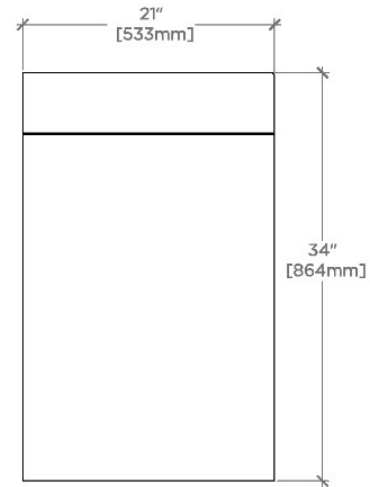

BEEKMAN

BKWS01

Beekman Marble Two Leg Single Washstand 26" x 21" x 34"

SHOWN IN BEEKMAN MARBLE TWO LEG SINGLE WASHSTAND 26" X 21" X 34" | BKWS01

TECHNICAL DETAILS

ADA Compliance: No
Adjustable Levelers Feet: N
Depth/Width: 21"
Fitting Hole Configuration Number: Three
Height: 34"
Installation Type: Freestanding
Leg Material: Marble
Length: 26"
Number Of Holes: Three Hole
Number Of Legs: Two
Outer Rim Shape: Rectangular
Primary Material: Carrara
Sink Visibility: N
Suggested Application: Bath

BEEKMAN

BKWS01

Beekman Marble Two Leg Single Washstand 26" x 21" x 34"

TOP VIEW

SCALE: 3/4"=1'-0"

FRONT VIEW

SCALE: 3/4"=1'-0"

SIDE VIEW

SCALE: 3/4"=1'-0"