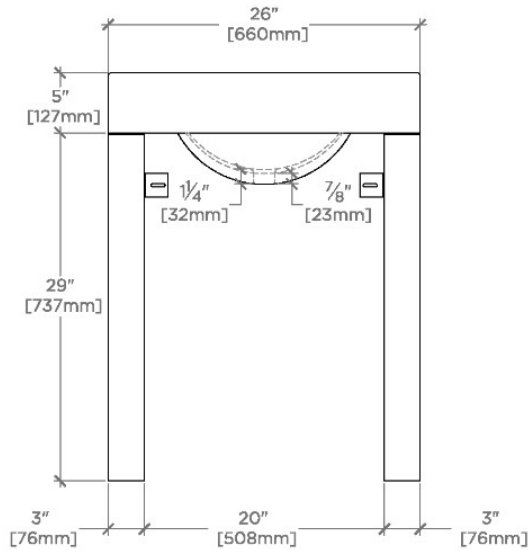

BEEKMAN

BKWS01

Beekman Marble Two Leg Single Washstand 26" x 21" x 34"

SHOWN IN BEEKMAN MARBLE TWO LEG SINGLE WASHSTAND 26" X 21" X 34" | BKWS01

TECHNICAL DETAILS

ADA Compliance: No
Adjustable Levelers Feet: N
Depth/Width: 21"
Fitting Hole Configuration Number: Three
Height: 34"
Installation Type: Freestanding
Leg Material: Marble
Length: 26"
Number Of Holes: Three Hole
Number Of Legs: Two
Outer Rim Shape: Rectangular
Primary Material: Carrara
Sink Visibility: N
Suggested Application: Bath

BEEKMAN

BKWS01

Beekman Marble Two Leg Single Washstand 26" x 21" x 34"

TOP VIEW

SCALE: 3/4"=1'-0"

FRONT VIEW

SCALE: 3/4"=1'-0"

SIDE VIEW

SCALE: 3/4"=1'-0"