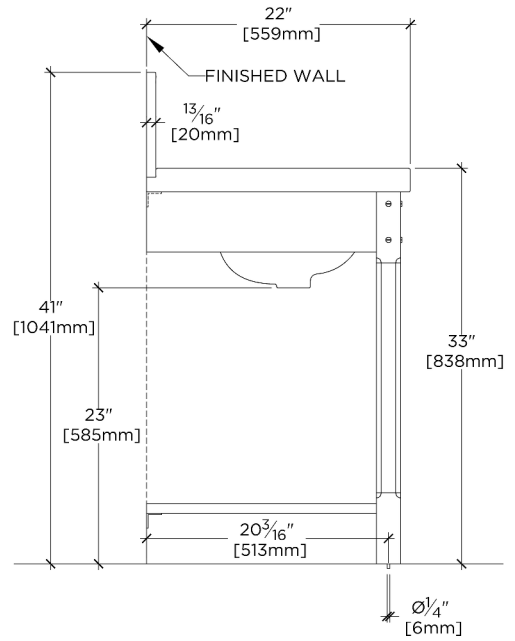

TECHNICAL DETAILS

ADA Compliance: No
Adjustable Levelers Feet: Y
Depth To Overflow: 2.67"
Depth/Width: 23"
Drain Hole Depth: 1 7/8"
Drain Hole Diameter: 1 3/4"
Drain Style: Center Drain
Fittings Hole Diameter: 1 3/8"
Height: 33"
Leg Material: Brass
Length: 36"
Number Of Legs: Two
Overflow Opening: Yes
Suggested Application: Bath

CODES & STANDARDS

PRODUCT FEATURES

Washstand made in the UK with Solid Brass legs

5CM marble top in the Waterworks Cut

Packages available in Brass and Nickel

Includes sink and choice of 5CM stone top in one of our 8 standard offerings

CERTIFICATIONS

PRODUCT (NOTES)

WATERWORKS

BREWSTER

BRWS36

Brewster Cove Leg - Metal Apron two legs with MRLVCU Sink and 36" 5CM Carved Slab and Backsplash, and shelf

TOP VIEW

SCALE: 3/4"=1'-0"

FRONT VIEW

SCALE: 3/4"=1'-0"

SIDE VIEW

SCALE: 3/4"=1'-0"