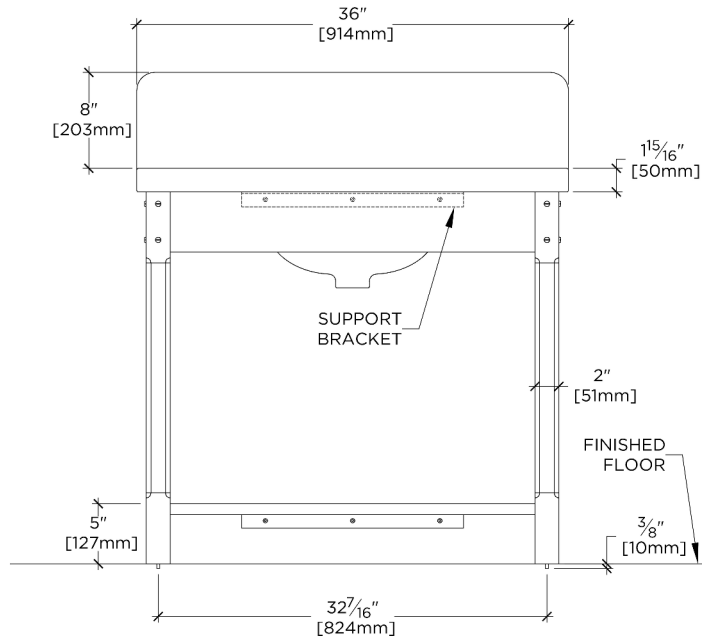

TECHNICAL DETAILS

ADA Compliance: No
Adjustable Levelers Feet: Y
Depth To Overflow: 2.67"
Depth/Width: 23"
Drain Hole Depth: 1 7/8"
Drain Hole Diameter: 1 3/4"
Drain Style: Center Drain
Fittings Hole Diameter: 1 3/8"
Height: 33"
Leg Material: Brass
Length: 36"
Number Of Legs: Two
Overflow Opening: Yes
Suggested Application: Bath

CERTIFICATIONS

PRODUCT (NOTES)

WATERWORKS

BREWSTER

BRWS36

Brewster Cove Leg - Metal Apron two legs with MRLVCU Sink and 36" 5CM Carved Slab and Backsplash, and shelf

TOP VIEW

SCALE: 3/4"=1'-0"

FRONT VIEW

SCALE: 3/4"=1'-0"

SIDE VIEW

SCALE: 3/4"=1'-0"