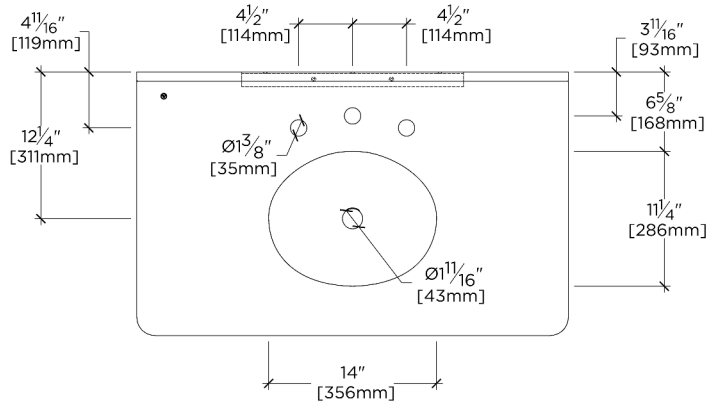

TECHNICAL DETAILS

ADA Compliance: No
Adjustable Levelers Feet: Y
Depth To Overflow: 2.67"
Depth/Width: 23"
Drain Hole Depth: 1 7/8"
Drain Hole Diameter: 1 3/4"
Drain Style: Center Drain
Fittings Hole Diameter: 1 3/8"
Height: 33"
Leg Material: Brass
Length: 36"
Number Of Legs: Two
Overflow Opening: Yes
Suggested Application: Bath

CERTIFICATIONS

PRODUCT (NOTES)

WATERWORKS

BREWSTER

BRWS36

Brewster Cove Leg - Metal Apron two legs with MRLVCU Sink and 36" 5CM Carved Slab and Backsplash, and shelf

TOP VIEW

SCALE: 3/4"=1'-0"

FRONT VIEW

SCALE: 3/4"=1'-0"

SIDE VIEW

SCALE: 3/4"=1'-0"