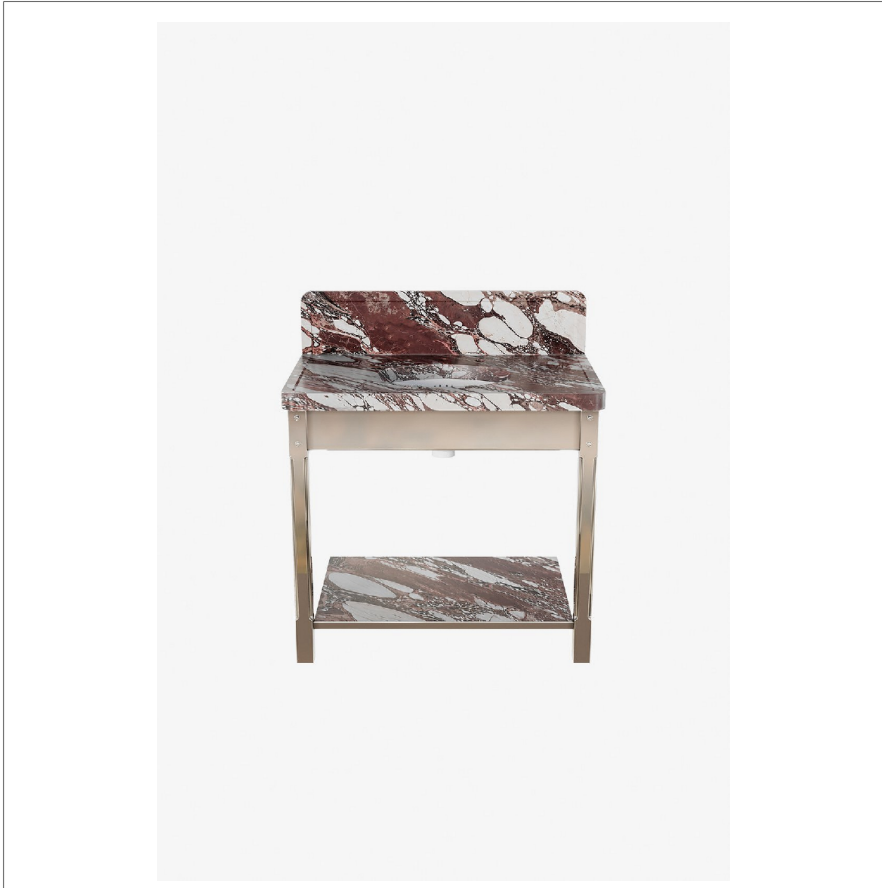

BREWSTER

BRWS36

Brewster Cove Leg - Metal Apron two legs with MRLVCU Sink and 36" 5CM Carved Slab and Backsplash, and shelf

SHOWN IN BREWSTER COVE LEG - METAL APRON TWO LEGS WITH MRLVCU SINK AND 36" 5CM CARVED SLAB AND BACKSPLASH, AND SHELF | BRWS36

TECHNICAL DETAILS

ADA Compliance: No
Adjustable Levelers Feet: Y
Depth To Overflow: 2.67"
Depth/Width: 23"
Drain Hole Depth: 1 7/8"
Drain Hole Diameter: 1 3/4"
Drain Style: Center Drain
Fittings Hole Diameter: 1 3/8"
Height: 33"
Leg Material: Brass
Length: 36"
Number Of Legs: Two
Overflow Opening: Yes
Suggested Application: Bath

INSPIRATION

Tactile and transitional, Brewster lends a space dimensionality through dual material expressions, with legs and skirt available in brass or oak. The design's recessed deck plays off the cove detail in the legs. Exposed metal fasteners add another layer of materiality, while a matching stone shelf can be added or removed, enhancing the washstand's flexibility and preserving its elegant form.

CERTIFICATIONS

PRODUCT (NOTES)

WATERWORKS

BREWSTER

BRWS36

Brewster Cove Leg - Metal Apron two legs with MRLVCU Sink and 36" 5CM Carved Slab and Backsplash, and shelf

TOP VIEW

SCALE: 3/4"=1'-0"