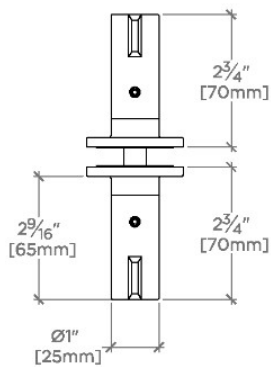

Finot

NORHG2

Finot Double Sided Glass Mounted Hooks

SHOWN IN FINOT DOUBLE SIDED GLASS MOUNTED HOOKS | NORHG2

TECHNICAL DETAILS

Escutcheon Primary Material: Brass
Installation Type: Wall Mounted
Primary Material: Brass
Suggested Application: Bath

CODES & STANDARDS

PRODUCT FEATURES

All mounting hardware included

Solid Brass Construction

Can accommodate glass thickness between 1/4" [6mm] to 7/8" [22mm]

Stocked in Chrome, Nickel, Brass and Dark Nickel

CERTIFICATIONS

PRODUCT (NOTES)

Finot

NORHG2

Finot Double Sided Glass Mounted Hooks

† THIS PRODUCT CAN BE INSTALLED ON GLASS THAT IS
1/4" [6mm], 3/8" [10mm], 1/2" [13mm], 3/4" [19mm] OR 7/8" [22mm].

TOP VIEW SCALE: 3"=1'-0"

FRONT VIEW SCALE: 3"=1'-0"

SIDE VIEW SCALE: 3"=1'-0"