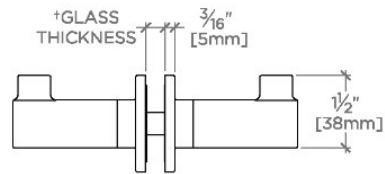

CERTIFICATIONS

PRODUCT (NOTES)

Finot

NORHG2

Finot Double Sided Glass Mounted Hooks

† THIS PRODUCT CAN BE INSTALLED ON GLASS THAT IS
1/4" [6mm], 3/8" [10mm], 1/2" [13mm], 3/4" [19mm] OR 7/8" [22mm].

TOP VIEW SCALE: 3"=1'-0"

FRONT VIEW SCALE: 3"=1'-0"

SIDE VIEW SCALE: 3"=1'-0"