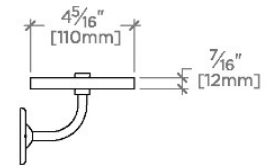

HIGHGATE

Highgate Single Tier Shelf

HGSF24

SHOWN IN HIGHGATE SINGLE TIER SHELF | HGSF24

TECHNICAL DETAILS

Installation Type: Wall Mounted
Length: 24"
Number Of Drawers Shelves: One
Primary Material: Brass ends with glass shelf
Suggested Application: Bath

Made of Brass

Wall Mounted

CERTIFICATIONS

PRODUCT (NOTES)

HIGHGATE

HG SF24

Highgate Single Tier Shelf

TOP VIEW

SCALE: $1\frac{1}{2}"=1'-0"$

FRONT VIEW

SCALE: $1\frac{1}{2}"=1'-0"$

SIDE VIEW

SCALE: $1\frac{1}{2}"=1'-0"$