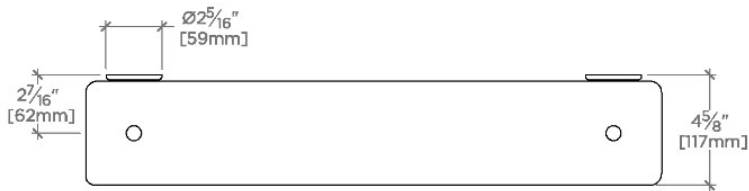

HIGHGATE

Highgate Single Tier Shelf

HGSF24

SHOWN IN HIGHGATE SINGLE TIER SHELF | HGSF24

TECHNICAL DETAILS

Installation Type: Wall Mounted
Length: 24"
Number Of Drawers Shelves: One
Primary Material: Brass ends with glass shelf
Suggested Application: Bath

Made of Brass

Wall Mounted

CERTIFICATIONS

PRODUCT (NOTES)

HIGHGATE

HG SF24

Highgate Single Tier Shelf

TOP VIEW

SCALE: $1\frac{1}{2}"=1'-0"$

FRONT VIEW

SCALE: $1\frac{1}{2}"=1'-0"$

SIDE VIEW

SCALE: $1\frac{1}{2}"=1'-0"$