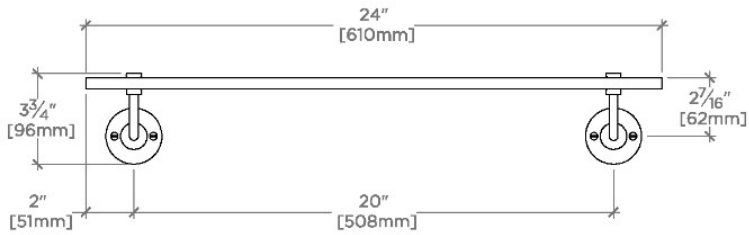

HIGHGATE

Highgate Single Tier Shelf

HGSF24

SHOWN IN HIGHGATE SINGLE TIER SHELF | HGSF24

TECHNICAL DETAILS

Installation Type: Wall Mounted
Length: 24"
Number Of Drawers Shelves: One
Primary Material: Brass ends with glass shelf
Suggested Application: Bath

Made of Brass

Wall Mounted

CERTIFICATIONS

PRODUCT (NOTES)

HIGHGATE

HG SF24

Highgate Single Tier Shelf

TOP VIEW

SCALE: $1\frac{1}{2}"=1'-0"$

FRONT VIEW

SCALE: $1\frac{1}{2}"=1'-0"$

SIDE VIEW

SCALE: $1\frac{1}{2}"=1'-0"$