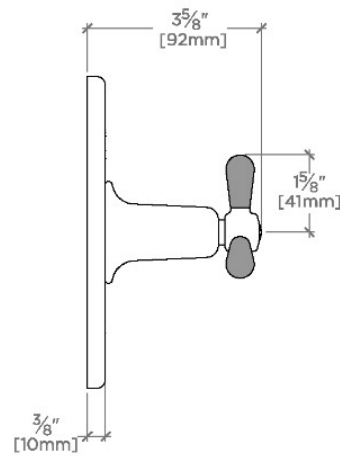

RIVERUN

RRTH01

Riverun Single Thermostatic Control Valve Trim with Two-Tone Tri-Spoke Handle

TECHNICAL DETAILS

ADA Compliance: Yes
Integrated Diverter: N
Number Of Holes: One Hole
Primary Material: Brass

SHOWN IN RIVERUN SINGLE THERMOSTATIC CONTROL VALVE TRIM WITH TWO-TONE TRI-SPOKE HANDLE | RRTH01

Requires rough valve, sold separately: GUTH60 (1/2") or GUTH38 (3/4")

CERTIFICATIONS

PRODUCT (NOTES)

RIVERUN

RRTH01

Riverun Single Thermostatic Control Valve Trim with Two-Tone Tri-Spoke Handle

TOP VIEW SCALE: 3"=1'-0"

FRONT VIEW SCALE: 3"=1'-0"

SIDE VIEW SCALE: 3"=1'-0"