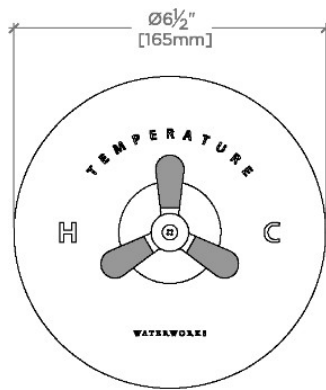

RIVERUN

RRTH01

Riverun Single Thermostatic Control Valve Trim with Two-Tone Tri-Spoke Handle

TECHNICAL DETAILS

ADA Compliance: Yes
Integrated Diverter: N
Number Of Holes: One Hole
Primary Material: Brass

SHOWN IN RIVERUN SINGLE THERMOSTATIC CONTROL VALVE TRIM WITH TWO-TONE TRI-SPOKE HANDLE | RRTH01

PRODUCT FEATURES

Features Two-Tone Tri-Spoke Handle

Allows bather to adjust temperature of all waterway outlets with a hot limit safety stop providing anti-scald protection

Stocked in Nickel/Matte Black and Brass/Matte Black

Requires rough valve, sold separately: GUTH60 (1/2") or GUTH38 (3/4")

CERTIFICATIONS

PRODUCT (NOTES)

RIVERUN

RRTH01

Riverun Single Thermostatic Control Valve Trim with Two-Tone Tri-Spoke Handle

TOP VIEW SCALE: 3"=1'-0"

FRONT VIEW SCALE: 3"=1'-0"

SIDE VIEW SCALE: 3"=1'-0"