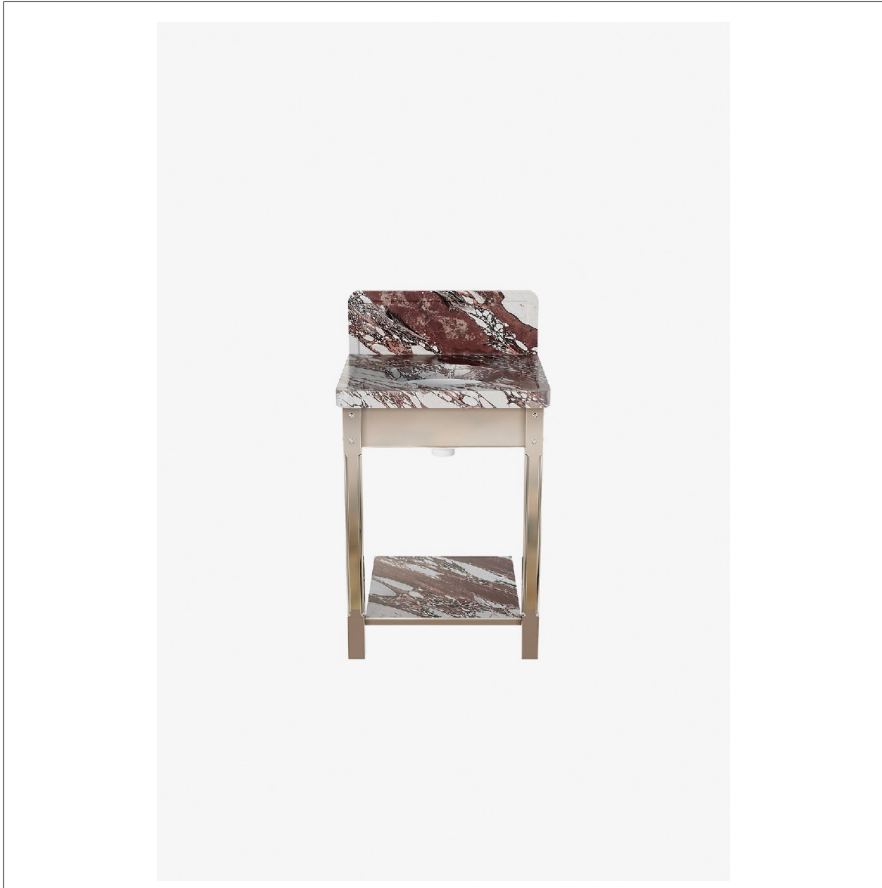

BREWSTER

BRWS24

Brewster Cove Leg - Metal Apron two legs with MRLVHU Sink and 24" 5CM Carved Slab and Backsplash, and shelf

SHOWN IN BREWSTER COVE LEG - METAL APRON TWO LEGS WITH MRLVHU SINK AND 24" 5CM CARVED SLAB AND BACKSPLASH, AND SHELF | BRWS24

TECHNICAL DETAILS

ADA Compliance: No
 Adjustable Levelers Feet: Y
 Depth To Overflow: 2.67"
 Depth/Width: 22"
 Drain Hole Depth: 1 7/8"
 Drain Hole Diameter: 1 3/4"
 Drain Style: Center Drain
 Fittings Hole Diameter: 1 3/8"
 Height: 33"
 Leg Material: Brass
 Length: 24"
 Number Of Legs: Two
 Overflow Opening: Yes
 Suggested Application: Bath

INSPIRATION

Tactile and transitional, Brewster lends a space dimensionality through dual material expressions, with legs and skirt available in brass or oak. The design's recessed deck plays off the cove detail in the legs. Exposed metal fasteners add another layer of materiality, while a matching stone shelf can be added or removed, enhancing the washstand's flexibility and preserving its elegant form.

CERTIFICATIONS

PRODUCT (NOTES)

BREWSTER

BRWS24

Brewster Cove Leg - Metal Apron two legs with MRLVHU Sink and 24" 5CM Carved Slab and Backsplash, and shelf

TOP VIEW

SCALE: 3/4"=1'-0"

FRONT VIEW