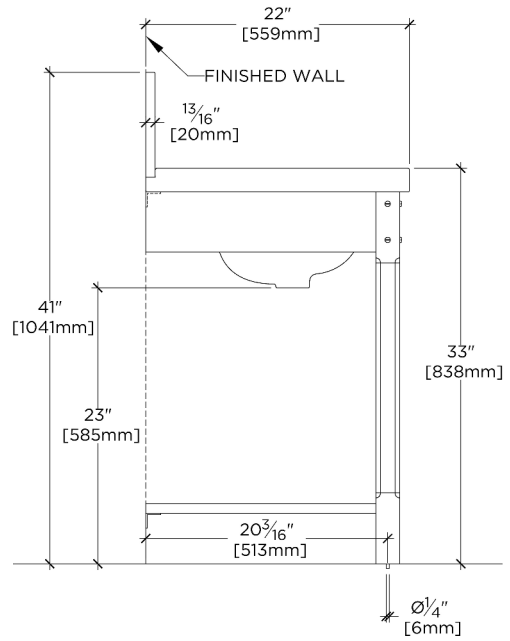

TECHNICAL DETAILS

ADA Compliance: No
 Adjustable Levelers Feet: Y
 Depth To Overflow: 2.67"
 Depth/Width: 22"
 Drain Hole Depth: 1 7/8"
 Drain Hole Diameter: 1 3/4"
 Drain Style: Center Drain
 Fittings Hole Diameter: 1 3/8"
 Height: 33"
 Leg Material: Brass
 Length: 24"
 Number Of Legs: Two
 Overflow Opening: Yes
 Suggested Application: Bath

CODES & STANDARDS

PRODUCT FEATURES

Washstand made in the UK with Solid Brass legs

5CM marble top in the Waterworks Cut

Packages available in Brass and Nickel

Includes sink and choice of 5CM stone top in one of our 8 standard offerings

CERTIFICATIONS

PRODUCT (NOTES)

BREWSTER

BRWS24

Brewster Cove Leg - Metal Apron two legs with MRLVHU Sink and 24" 5CM Carved Slab and Backsplash, and shelf

TOP VIEW

SCALE: 3/4"=1'-0"

FRONT VIEW

SCALE: 3/4"=1'-0"

SIDE VIEW

SCALE: 3/4"=1'-0"