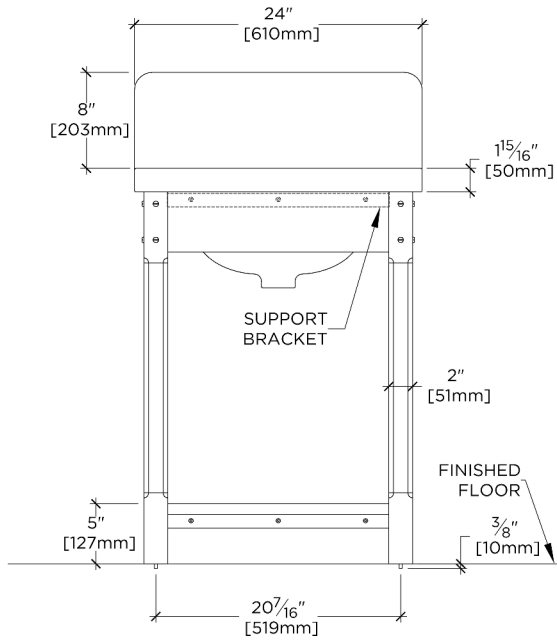

TECHNICAL DETAILS

ADA Compliance: No
 Adjustable Levelers Feet: Y
 Depth To Overflow: 2.67"
 Depth/Width: 22"
 Drain Hole Depth: 1 7/8"
 Drain Hole Diameter: 1 3/4"
 Drain Style: Center Drain
 Fittings Hole Diameter: 1 3/8"
 Height: 33"
 Leg Material: Brass
 Length: 24"
 Number Of Legs: Two
 Overflow Opening: Yes
 Suggested Application: Bath

CERTIFICATIONS

PRODUCT (NOTES)

BREWSTER

BRWS24

Brewster Cove Leg - Metal Apron two legs with MRLVHU Sink and 24" 5CM Carved Slab and Backsplash, and shelf

TOP VIEW

SCALE: 3/4"=1'-0"

FRONT VIEW

SCALE: 3/4"=1'-0"

SIDE VIEW

SCALE: 3/4"=1'-0"