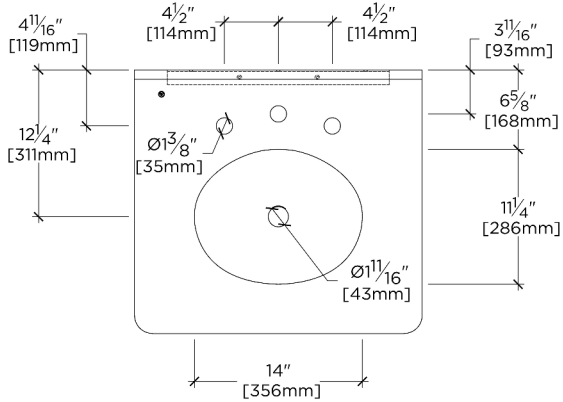

TECHNICAL DETAILS

ADA Compliance: No
 Adjustable Levelers Feet: Y
 Depth To Overflow: 2.67"
 Depth/Width: 22"
 Drain Hole Depth: 1 7/8"
 Drain Hole Diameter: 1 3/4"
 Drain Style: Center Drain
 Fittings Hole Diameter: 1 3/8"
 Height: 33"
 Leg Material: Brass
 Length: 24"
 Number Of Legs: Two
 Overflow Opening: Yes
 Suggested Application: Bath

CODES & STANDARDS

PRODUCT FEATURES

Washstand made in the UK with Solid Brass legs

5CM marble top in the Waterworks Cut

Packages available in Brass and Nickel

Includes sink and choice of 5CM stone top in one of our 8 standard offerings

CERTIFICATIONS

PRODUCT (NOTES)

BREWSTER

BRWS24

Brewster Cove Leg - Metal Apron two legs with MRLVHU Sink and 24" 5CM Carved Slab and Backsplash, and shelf

TOP VIEW

SCALE: 3/4"=1'-0"

FRONT VIEW

SCALE: 3/4"=1'-0"

SIDE VIEW

SCALE: 3/4"=1'-0"