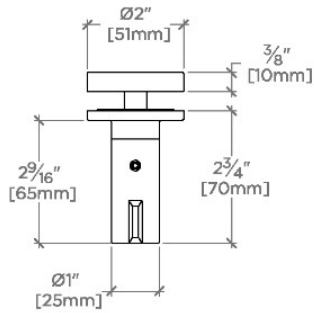

CODES & STANDARDS

PRODUCT FEATURES

All mounting hardware included

Solid Brass Construction

Can accommodate glass thickness between 1/4" [6mm] to 7/8" [22mm]

Stocked in Chrome, Nickel, Brass and Dark Nickel

CERTIFICATIONS

PRODUCT (NOTES)

Finot

NORHG1

Finot Single Sided Glass Mounted Hook

* THIS PRODUCT CAN BE INSTALLED ON GLASS THAT IS
1/4" [6mm], 3/8" [10mm], 1/2" [13mm], 3/4" [19mm] OR 7/8" [22mm].

TOP VIEW SCALE: 3"=1'-0"

FRONT VIEW SCALE: 3"=1'-0"

SIDE VIEW SCALE: 3"=1'-0"