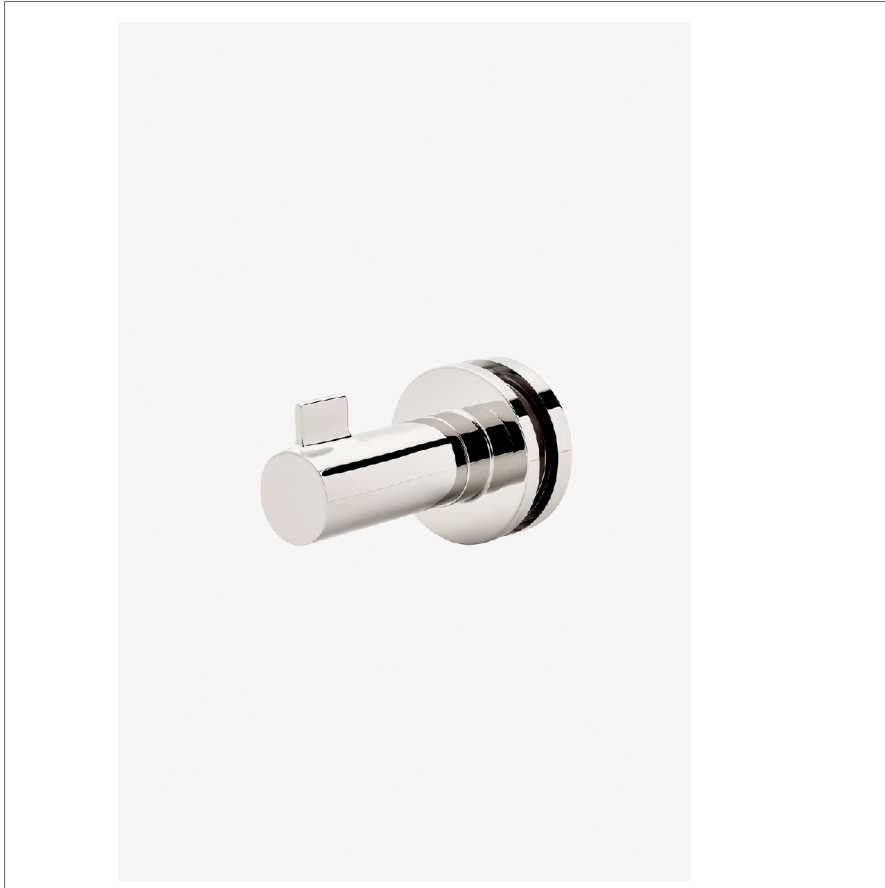

Finot

NORHG1

Finot Single Sided Glass Mounted Hook

SHOWN IN FINOT SINGLE SIDED GLASS MOUNTED HOOK | NORHG1

TECHNICAL DETAILS

Escutcheon Primary Material: Brass
Installation Type: Wall Mounted
Primary Material: Brass
Suggested Application: Bath

INSPIRATION

Finot seamlessly blends meticulous details with contemporary sensibility. A true integration of design and engineering expertise, this collection is comprised of parts that are decisively cast and forged to achieve painstaking precision and refinement.

CODES & STANDARDS

PRODUCT FEATURES

All mounting hardware included

Solid Brass Construction

Can accommodate glass thickness between 1/4" [6mm] to 7/8" [22mm]

Stocked in Chrome, Nickel, Brass and Dark Nickel

CERTIFICATIONS

PRODUCT (NOTES)

Finot

NORHG1

Finot Single Sided Glass Mounted Hook

* THIS PRODUCT CAN BE INSTALLED ON GLASS THAT IS
1/4" [6mm], 3/8" [10mm], 1/2" [13mm], 3/4" [19mm] OR 7/8" [22mm].

TOP VIEW SCALE: 3"=1'-0"