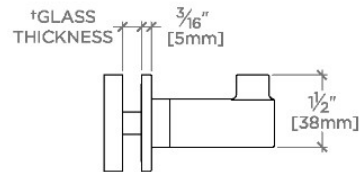

Finot

NORHG1

Finot Single Sided Glass Mounted Hook

SHOWN IN FINOT SINGLE SIDED GLASS MOUNTED HOOK | NORHG1

TECHNICAL DETAILS

Escutcheon Primary Material: Brass
Installation Type: Wall Mounted
Primary Material: Brass
Suggested Application: Bath

CERTIFICATIONS

PRODUCT (NOTES)

Finot

NORHG1

Finot Single Sided Glass Mounted Hook

* THIS PRODUCT CAN BE INSTALLED ON GLASS THAT IS
1/4" [6mm], 3/8" [10mm], 1/2" [13mm], 3/4" [19mm] OR 7/8" [22mm].

TOP VIEW SCALE: 3"=1'-0"

FRONT VIEW SCALE: 3"=1'-0"

SIDE VIEW SCALE: 3"=1'-0"