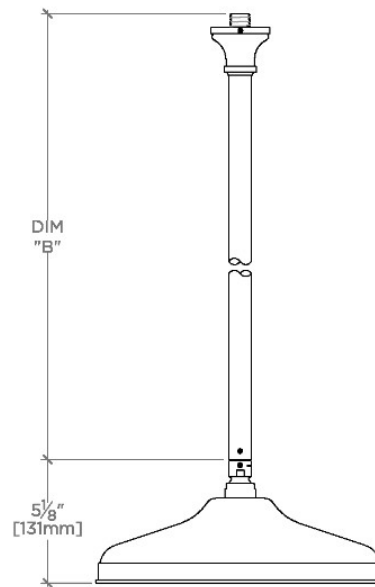

Etoile

ETS121

Etoile 12" Rain Showerhead with 12" Ceiling Mounted Shower Arm

SHOWN IN ETOILE 12" RAIN SHOWERHEAD WITH 12" CEILING MOUNTED SHOWER ARM | ETS121

TECHNICAL DETAILS

Adjustable Versus Fixed Spray: Fixed
Fittings Hole Diameter: 32 mm
Flow Restriction Options: 1.5, 1.75, 2.0
Inlet Connection Size: 1/2"
Inlet Connection Type: Male NPT
Pivot: Y
Primary Material: Brass
Restricted Maximum Flow Rate: 6.6 liters/min
Water Pressure Maximum: 6.0 bar
Water Pressure Minimum: 1.5 bar
Water Pressure Recommended: 3.0 bar

CERTIFICATIONS

PRODUCT (NOTES)

WATERWORKS

Etoile

ETS121

Etoile 12" Rain Showerhead with 12" Ceiling Mounted Shower Arm

CEILING VIEW

SCALE: 1/2"=1'-0"

STYLE NO.	DIM "A"	DIM "B"
ETS120	11 ³ / ₄ " [298mm]	6 ⁹ / ₁₆ " [167mm]
FRS120		
JUS120		
ETS121	17 ³ / ₄ " [450mm]	12 ⁹ / ₁₆ " [319mm]
FRS121		
JUS121		
ETS122	23 ³ / ₄ " [603mm]	18 ⁹ / ₁₆ " [472mm]
FRS122		
JUS122		

FRONT VIEW

SCALE: 1/2"=1'-0"

SIDE VIEW

SCALE: 1/2"=1'-0"