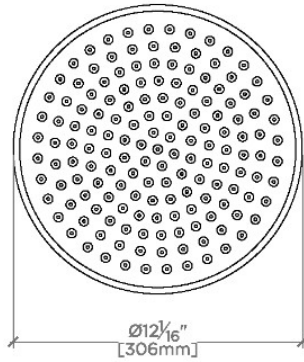

Etoile

ETS121

Etoile 12" Rain Showerhead with 12" Ceiling Mounted Shower Arm

SHOWN IN ETOILE 12" RAIN SHOWERHEAD WITH 12" CEILING MOUNTED SHOWER ARM | ETS121

TECHNICAL DETAILS

Adjustable Versus Fixed Spray: Fixed
Fittings Hole Diameter: 32 mm
Flow Restriction Options: 1.5, 1.75, 2.0
Inlet Connection Size: 1/2"
Inlet Connection Type: Male NPT
Pivot: Y
Primary Material: Brass
Restricted Maximum Flow Rate: 6.6 liters/min
Water Pressure Maximum: 6.0 bar
Water Pressure Minimum: 1.5 bar
Water Pressure Recommended: 3.0 bar

CERTIFICATIONS

PRODUCT (NOTES)

WATERWORKS

Etoile

ETS121

Etoile 12" Rain Showerhead with 12" Ceiling Mounted Shower Arm

CEILING VIEW

SCALE: 1/2"=1'-0"

STYLE NO.	DIM "A"	DIM "B"
ETS120	11 ³ / ₄ " [298mm]	6 ⁹ / ₁₆ " [167mm]
FRS120		
JUS120		
ETS121	17 ³ / ₄ " [450mm]	12 ⁹ / ₁₆ " [319mm]
FRS121		
JUS121		
ETS122	23 ³ / ₄ " [603mm]	18 ⁹ / ₁₆ " [472mm]
FRS122		
JUS122		

FRONT VIEW

SCALE: 1/2"=1'-0"

SIDE VIEW

SCALE: 1/2"=1'-0"