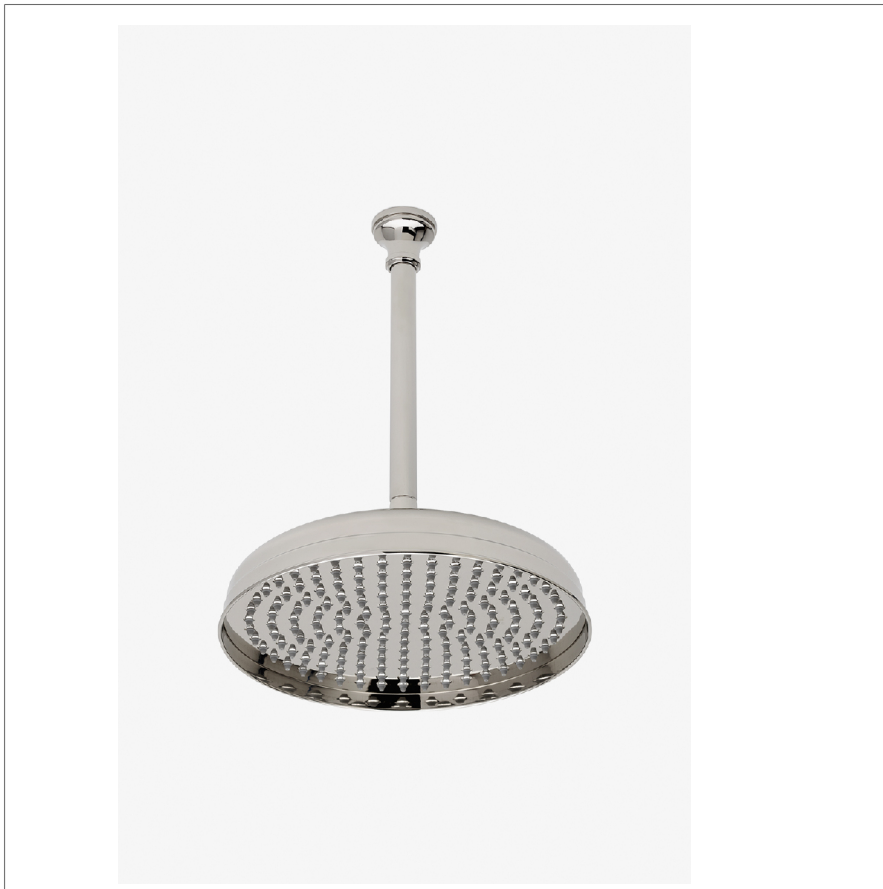

Etoile

ETS121

Etoile 12" Rain Showerhead with 12" Ceiling Mounted Shower Arm

SHOWN IN ETOILE 12" RAIN SHOWERHEAD WITH 12" CEILING MOUNTED SHOWER ARM | ETS121

TECHNICAL DETAILS

Adjustable Versus Fixed Spray: Fixed
Fittings Hole Diameter: 32 mm
Flow Restriction Options: 1.5, 1.75, 2.0
Inlet Connection Size: 1/2"
Inlet Connection Type: Male NPT
Pivot: Y
Primary Material: Brass
Restricted Maximum Flow Rate: 6.6 liters/min
Water Pressure Maximum: 6.0 bar
Water Pressure Minimum: 1.5 bar
Water Pressure Recommended: 3.0 bar

INSPIRATION

Defined elegance. Etoile has a European sophistication with a timeless sense of chic.

CODES & STANDARDS

ETS121X, ASME A112.18.1/CSA B125.1, CEC(1.5GPM & 1.75GPM Only), WaterSense(1.5GPM, 1.75GPM & 2.0GPM Only), DOE, State of MA

PRODUCT FEATURES

Made of Brass

Features a swivel 12" rain showerhead with easy clean rubber nozzles

Includes a 12" ceiling mounted shower arm

Stocked in Brass, Chrome, Nickel and Matte Nickel

Rain showerhead available in 1.75gpm (6.6L/min) flow rate

CERTIFICATIONS

PRODUCT (NOTES)

WATERWORKS

Etoile

ETS121

Etoile 12" Rain Showerhead with 12" Ceiling Mounted Shower Arm

CEILING VIEW

SCALE: 1/2"=1'-0"