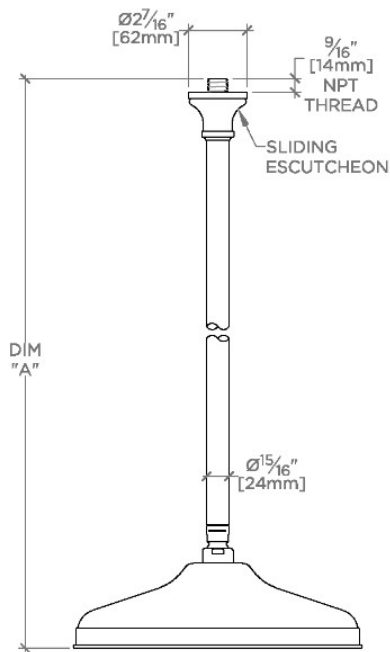

Etoile

ETS121

Etoile 12" Rain Showerhead with 12" Ceiling Mounted Shower Arm

SHOWN IN ETOILE 12" RAIN SHOWERHEAD WITH 12" CEILING MOUNTED SHOWER ARM | ETS121

TECHNICAL DETAILS

Adjustable Versus Fixed Spray: Fixed
Fittings Hole Diameter: 32 mm
Flow Restriction Options: 1.5, 1.75, 2.0
Inlet Connection Size: 1/2"
Inlet Connection Type: Male NPT
Pivot: Y
Primary Material: Brass
Restricted Maximum Flow Rate: 6.6 liters/min
Water Pressure Maximum: 6.0 bar
Water Pressure Minimum: 1.5 bar
Water Pressure Recommended: 3.0 bar

PRODUCT FEATURES

Made of Brass

Features a swivel 12" rain showerhead with easy clean rubber nozzles

Includes a 12" ceiling mounted shower arm

Stocked in Brass, Chrome, Nickel and Matte Nickel

Rain showerhead available in 1.75gpm (6.6L/min) flow rate

CERTIFICATIONS

PRODUCT (NOTES)

WATERWORKS

Etoile

ETS121

Etoile 12" Rain Showerhead with 12" Ceiling Mounted Shower Arm

CEILING VIEW

SCALE: 1/2"=1'-0"

FRONT VIEW

SCALE: 1/2"=1'-0"

SIDE VIEW

SCALE: 1/2"=1'-0"