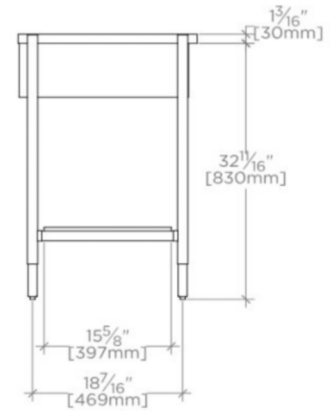

BOND

BNWS02

Bond Metal Six Leg Double Washstand 75 1/2" x 22" x 34"

TECHNICAL DETAILS

ADA Compliance: No
Adjustable Shelves: N
Diameter of Legs / Tubes: 1"
Depth / Width: 17 1/4"
Height: 33 7/8"
Installation Type: Freestanding
Leg Material: Metal
Length: 75 3/8"
Number of Holes: Zero Holes
Number of Legs: Four
Outer Rim Shape: Rectangular
Primary Material: Steel with Brass
Rough-in Supply Height Recommended: 21"
Rough-in Waste Height Recommended: 19"
Sink Visibility: Y
Storage Capacity: 0.0 cubic_foot
Suggested Application: Bath

PRODUCT (NOTES)

Slab countertop and sink sold separately

WATERWORKS

BOND

BNWS02

Bond Metal Six Leg Double Washstand 75 1/2" x 22" x 34"

TOP VIEW

SCALE: 1/2"=1'-0"

FRONT VIEW

SCALE: 1/2"=1'-0"

SIDE VIEW

SCALE: 1/2"=1'-0"