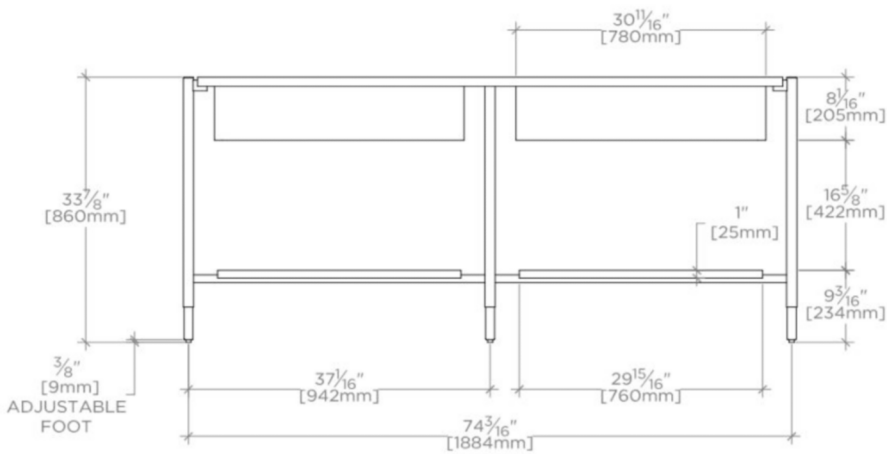

BOND

BNWS02

Bond Metal Six Leg Double Washstand 75 1/2" x 22" x 34"

TECHNICAL DETAILS

ADA Compliance: No
Adjustable Shelves: N
Diameter of Legs / Tubes: 1"
Depth / Width: 17 1/4"
Height: 33 7/8"
Installation Type: Freestanding
Leg Material: Metal
Length: 75 3/8"
Number of Holes: Zero Holes
Number of Legs: Four
Outer Rim Shape: Rectangular
Primary Material: Steel with Brass
Rough-in Supply Height Recommended: 21"
Rough-in Waste Height Recommended: 19"
Sink Visibility: Y
Storage Capacity: 0.0 cubic_foot
Suggested Application: Bath

PRODUCT (NOTES)

Slab countertop and sink sold separately

WATERWORKS

BOND

BNWS02

Bond Metal Six Leg Double Washstand 75 1/2" x 22" x 34"

TOP VIEW

SCALE: 1/2"=1'-0"

FRONT VIEW

SCALE: 1/2"=1'-0"

SIDE VIEW

SCALE: 1/2"=1'-0"