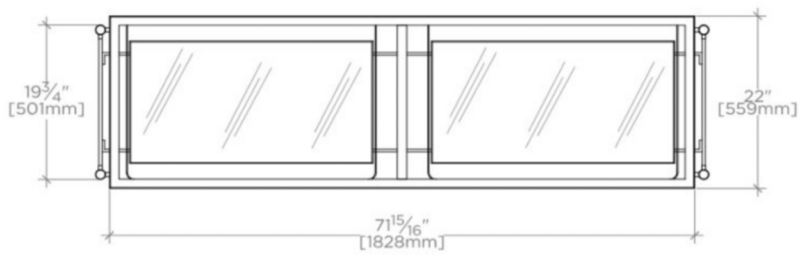

BOND

BNWS02

Bond Metal Six Leg Double Washstand 75 1/2" x 22" x 34"

TECHNICAL DETAILS

ADA Compliance: No
Adjustable Shelves: N
Diameter of Legs / Tubes: 1"
Depth / Width: 17 1/4"
Height: 33 7/8"
Installation Type: Freestanding
Leg Material: Metal
Length: 75 3/8"
Number of Holes: Zero Holes
Number of Legs: Four
Outer Rim Shape: Rectangular
Primary Material: Steel with Brass
Rough-in Supply Height Recommended: 21"
Rough-in Waste Height Recommended: 19"
Sink Visibility: Y
Storage Capacity: 0.0 cubic_foot
Suggested Application: Bath

PRODUCT (NOTES)

Slab countertop and sink sold separately

WATERWORKS

BOND

BNWS02

Bond Metal Six Leg Double Washstand 75 1/2" x 22" x 34"

TOP VIEW

SCALE: 1/2"=1'-0"

FRONT VIEW

SCALE: 1/2"=1'-0"

SIDE VIEW

SCALE: 1/2"=1'-0"