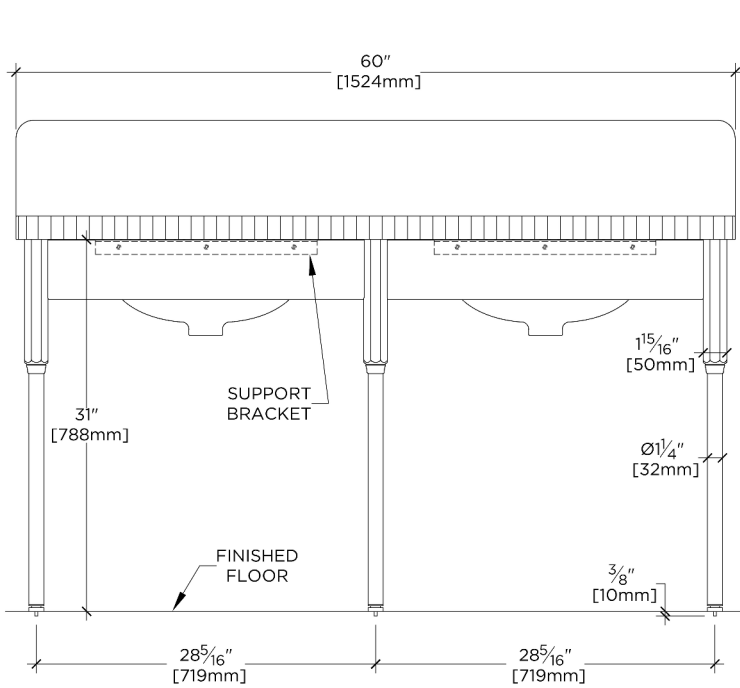

## Astral

ATWS03

Astral Metal Apron three legs with MRLVCU Sink and 60" 5CM Slab with Fluted Slab and Smooth Backsplash

TOP VIEW

SCALE: 3/4"=1'-0"

FRONT VIEW

SCALE: 3/4"=1'-0"

SIDE VIEW

SCALE: 3/4"=1'-0"