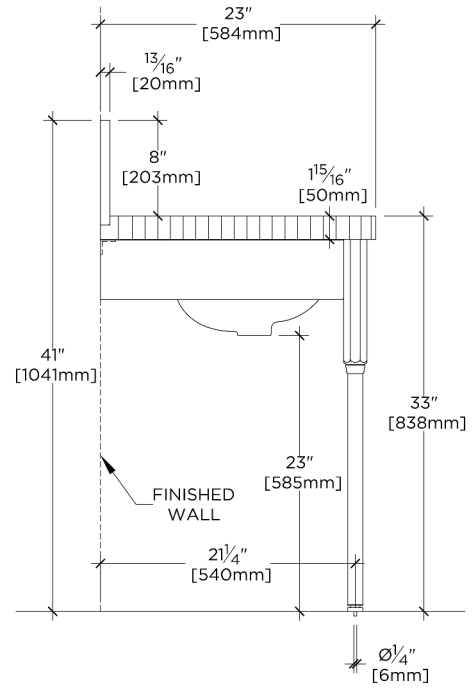

### TECHNICAL DETAILS

ADA Compliance: No  
Adjustable Levelers Feet: Y  
Depth To Overflow: 68 mm  
Depth/Width: 584 mm  
Drain Hole Depth: 48 mm  
Drain Hole Diameter: 44 mm  
Drain Style: Center Drain  
Fittings Hole Diameter: 35 mm  
Height: 838 mm  
Leg Material: Brass  
Length: 1524 mm  
Number Of Legs: Three  
Overflow Opening: Yes  
Suggested Application: Bath

## Astral

ATWS03

Astral Metal Apron three legs with MRLVCU Sink and 60" 5CM Slab with Fluted Slab and Smooth Backsplash

TOP VIEW

SCALE: 3/4"=1'-0"

FRONT VIEW

SCALE: 3/4"=1'-0"

SIDE VIEW

SCALE: 3/4"=1'-0"