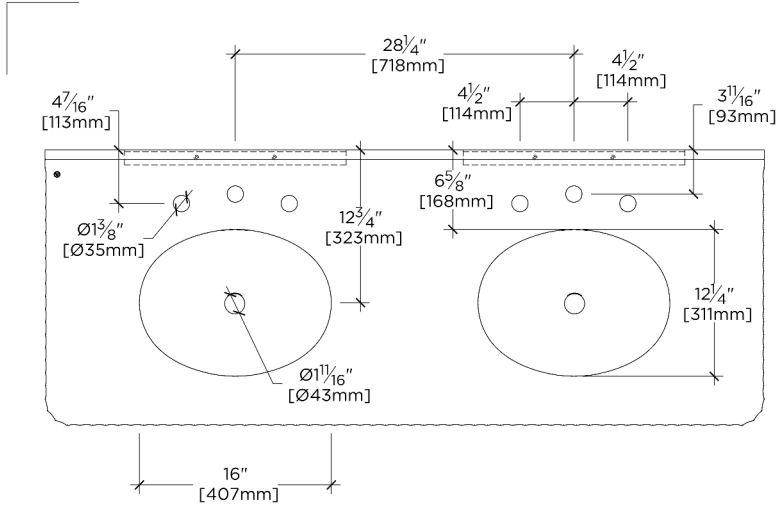

### TECHNICAL DETAILS

ADA Compliance: No  
Adjustable Levelers Feet: Y  
Depth To Overflow: 68 mm  
Depth/Width: 584 mm  
Drain Hole Depth: 48 mm  
Drain Hole Diameter: 44 mm  
Drain Style: Center Drain  
Fittings Hole Diameter: 35 mm  
Height: 838 mm  
Leg Material: Brass  
Length: 1524 mm  
Number Of Legs: Three  
Overflow Opening: Yes  
Suggested Application: Bath

## Astral

ATWS03

Astral Metal Apron three legs with MRLVCU Sink and 60" 5CM Slab with Fluted Slab and Smooth Backsplash

TOP VIEW

SCALE: 3/4"=1'-0"

FRONT VIEW

SCALE: 3/4"=1'-0"

SIDE VIEW

SCALE: 3/4"=1'-0"