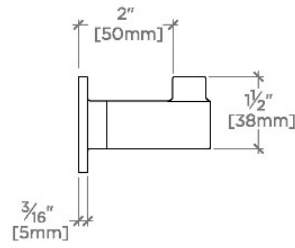

CODES & STANDARDS

PRODUCT FEATURES

All mounting hardware included

Solid Brass Construction

Stocked in Chrome, Nickel, Brass and Dark Nickel

CERTIFICATIONS

PRODUCT (NOTES)

TOP VIEW SCALE: 3"=1'-0"

FRONT VIEW SCALE: 3"=1'-0"

SIDE VIEW SCALE: 3"=1'-0"