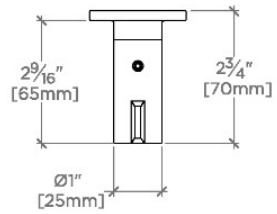

CODES & STANDARDS

PRODUCT FEATURES

All mounting hardware included

Solid Brass Construction

Stocked in Chrome, Nickel, Brass and Dark Nickel

CERTIFICATIONS

PRODUCT (NOTES)

TOP VIEW SCALE: 3"=1'-0"

FRONT VIEW SCALE: 3"=1'-0"

SIDE VIEW SCALE: 3"=1'-0"