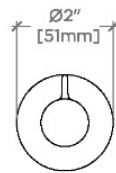

CODES & STANDARDS

PRODUCT FEATURES

All mounting hardware included

Solid Brass Construction

Stocked in Chrome, Nickel, Brass and Dark Nickel

CERTIFICATIONS

PRODUCT (NOTES)

TOP VIEW SCALE: 3"=1'-0"

FRONT VIEW SCALE: 3"=1'-0"

SIDE VIEW SCALE: 3"=1'-0"