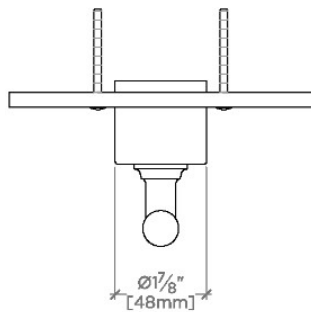

## Bond

BPB220

Bond Solo Series Round Pressure Balance Control Valve with Straight Lever Handle

TOP VIEW SCALE: 3"=1'-0"

FRONT VIEW SCALE: 3"=1'-0"

SIDE VIEW SCALE: 3"=1'-0"