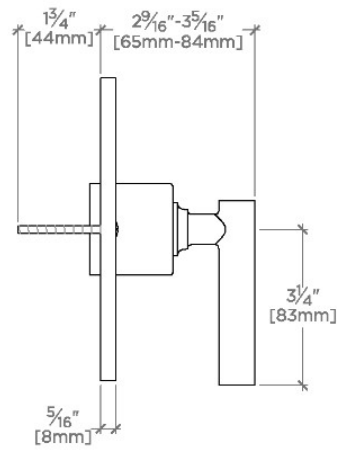

### TECHNICAL DETAILS

ADA Compliance: Yes  
Fittings Hole Diameter: 89 mm  
Number Of Holes: One Hole  
Primary Material: Brass

## Bond

BPB220

Bond Solo Series Round Pressure Balance Control Valve with Straight Lever Handle

TOP VIEW SCALE: 3"=1'-0"

FRONT VIEW SCALE: 3"=1'-0"

SIDE VIEW SCALE: 3"=1'-0"