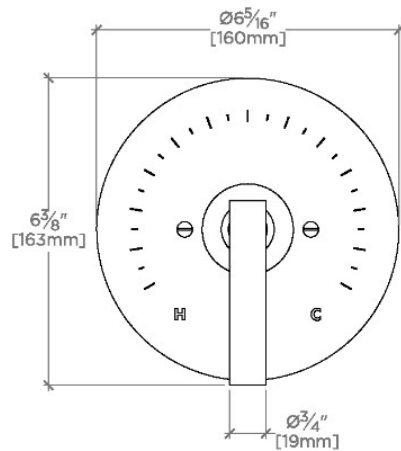

### TECHNICAL DETAILS

ADA Compliance: Yes  
Fittings Hole Diameter: 89 mm  
Number Of Holes: One Hole  
Primary Material: Brass

## Bond

BPB220

Bond Solo Series Round Pressure Balance Control Valve with Straight Lever Handle

TOP VIEW SCALE: 3"=1'-0"

FRONT VIEW SCALE: 3"=1'-0"

SIDE VIEW SCALE: 3"=1'-0"