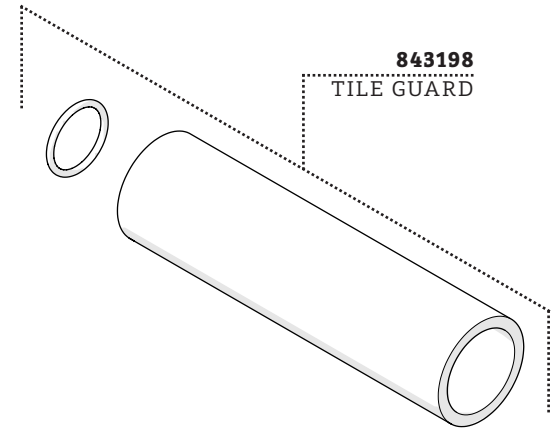

ESTB. 1978

WATERWORKS

SERVICE PARTS

STYLES: GUVVC18, GU18VC, GUVVC19, GU19VC

* FINISH/COLOR MUST BE SPECIFIED WHEN ORDERING

++ SUPPLIED AS A PAIR

‡ INTERNATIONAL USE ONLY

JUNE 20, 2022

103660
1/2" COUNTERCLOCKWISE ON
CARTRIDGE
103661
1/2" CLOCKWISE ON
CARTRIDGE

657531
THREADED
TUBE

UNUK02 ‡
BSPP ADAPTER

843198
TILE GUARD