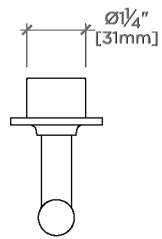

Bond

BVC12B

Bond Tandem Series Volume Control with Two-Tone Lever Handle

SHOWN IN BOND TANDEM SERIES VOLUME CONTROL WITH TWO-TONE LEVER HANDLE | BVC12B

TECHNICAL DETAILS

ADA Compliance: Yes
Fittings Hole Diameter: 35 mm
Handle Turn Angle: Quarter Turn
Integrated Diverter: N
Number Of Holes: One Hole
Primary Material: Brass

CODES & STANDARDS

ASME A112.18.1/CSA B125.1, State of MA

PRODUCT FEATURES

Lever Handle

Used to control water flow to a single waterway outlet such as a showerhead, handshower, or tub spout

Features Two-Tone Handle

Stocked in Nickel and Brass

Requires rough valve, sold separately: GUV18/ GUV19 or GUV16 /GUV17

CERTIFICATIONS

PRODUCT (NOTES)

Bond

BVC12B

Bond Tandem Series Volume Control with Two-Tone Lever Handle

TOP VIEW SCALE: 3"=1'-0"

FRONT VIEW SCALE: 3"=1'-0"

SIDE VIEW SCALE: 3"=1'-0"