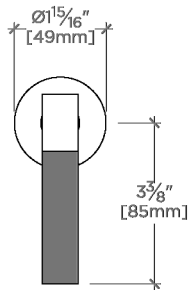

Bond

BVC12B

Bond Tandem Series Volume Control with Two-Tone Lever Handle

SHOWN IN BOND TANDEM SERIES VOLUME CONTROL WITH TWO-TONE LEVER HANDLE | BVC12B

TECHNICAL DETAILS

ADA Compliance: Yes
Fittings Hole Diameter: 35 mm
Handle Turn Angle: Quarter Turn
Integrated Diverter: N
Number Of Holes: One Hole
Primary Material: Brass

CODES & STANDARDS

ASME A112.18.1/CSA B125.1, State of MA

PRODUCT FEATURES

Lever Handle

Used to control water flow to a single waterway outlet such as a showerhead, handshower, or tub spout

Features Two-Tone Handle

Stocked in Nickel and Brass

Requires rough valve, sold separately: GUV18/ GUV19 or GUV16 /GUV17

CERTIFICATIONS

PRODUCT (NOTES)

Bond

BVC12B

Bond Tandem Series Volume Control with Two-Tone Lever Handle

TOP VIEW SCALE: 3"=1'-0"

FRONT VIEW SCALE: 3"=1'-0"

SIDE VIEW SCALE: 3"=1'-0"