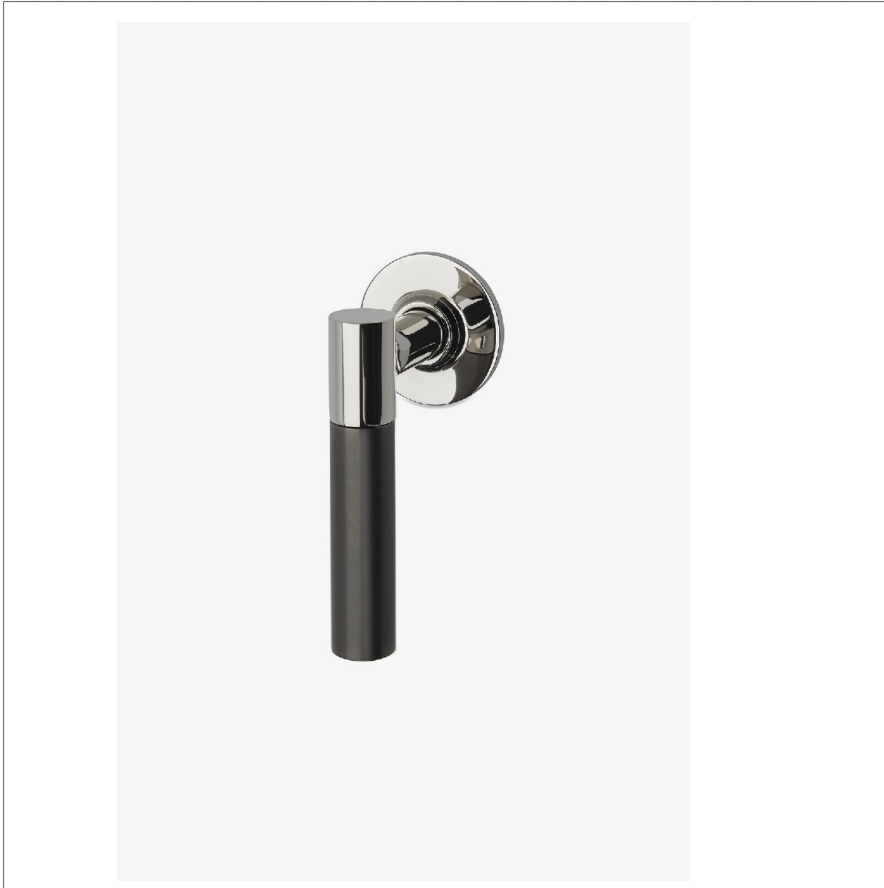

Bond

BVC12B

Bond Tandem Series Volume Control with Two-Tone Lever Handle

SHOWN IN BOND TANDEM SERIES VOLUME CONTROL WITH TWO-TONE LEVER HANDLE | BVC12B

TECHNICAL DETAILS

ADA Compliance: Yes
Fittings Hole Diameter: 35 mm
Handle Turn Angle: Quarter Turn
Integrated Diverter: N
Number Of Holes: One Hole
Primary Material: Brass

INSPIRATION

Bond draws inspiration from the Aesthetic Movement, rare vintage lighters, and modern industrial design. The result is a contemporary collection with a soulful quality that inhabits the full range of modern style, from austere minimalism to warm contemporary.

CODES & STANDARDS

ASME A112.18.1/CSA B125.1, State of MA

PRODUCT FEATURES

Lever Handle

Used to control water flow to a single waterway outlet such as a showerhead, handshower, or tub spout

Features Two-Tone Handle

Stocked in Nickel and Brass

Requires rough valve, sold separately: GUV18/ GUV19 or GUV16 /GUV17

CERTIFICATIONS

PRODUCT (NOTES)

Bond

BVC12B

Bond Tandem Series Volume Control with Two-Tone Lever Handle

TOP VIEW SCALE: 3"=1'-0"