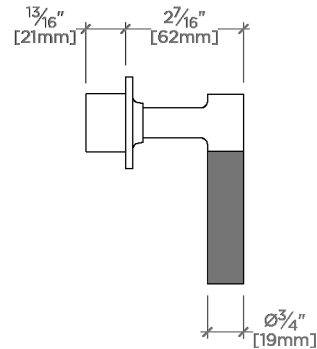

Bond

BVC12B

Bond Tandem Series Volume Control with Two-Tone Lever Handle

SHOWN IN BOND TANDEM SERIES VOLUME CONTROL WITH TWO-TONE LEVER HANDLE | BVC12B

TECHNICAL DETAILS

ADA Compliance: Yes
Fittings Hole Diameter: 35 mm
Handle Turn Angle: Quarter Turn
Integrated Diverter: N
Number Of Holes: One Hole
Primary Material: Brass

CODES & STANDARDS

ASME A112.18.1/CSA B125.1, State of MA

PRODUCT FEATURES

Lever Handle

Used to control water flow to a single waterway outlet such as a showerhead, handshower, or tub spout

Features Two-Tone Handle

Stocked in Nickel and Brass

Requires rough valve, sold separately: GUV18/ GUV19 or GUV16 /GUV17

CERTIFICATIONS

PRODUCT (NOTES)

Bond

BVC12B

Bond Tandem Series Volume Control with Two-Tone Lever Handle

TOP VIEW SCALE: 3"=1'-0"

FRONT VIEW SCALE: 3"=1'-0"

SIDE VIEW SCALE: 3"=1'-0"