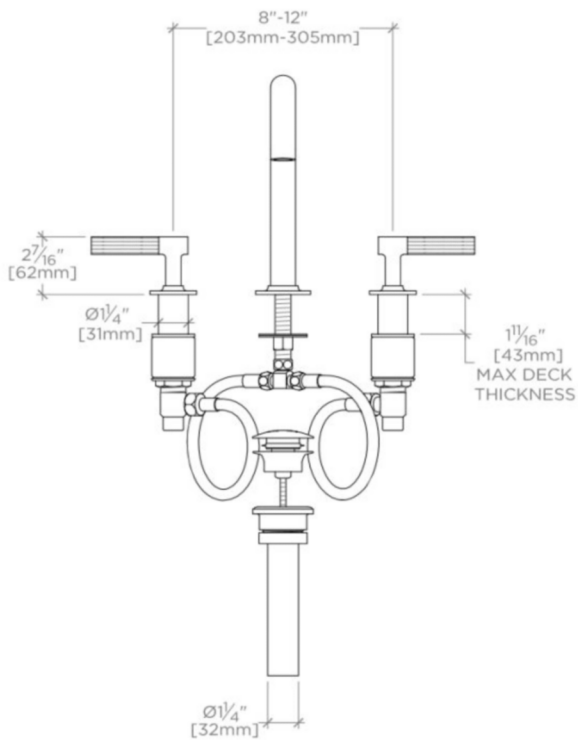

BOND

BLS22C

Bond Union Series Gooseneck Lavatory Faucet with Guilloche Link Lever Handles

TECHNICAL DETAILS

ADA Compliance: Yes
Deck Thickness Maximum: 43 mm
Deck Thickness Minimum: 6 mm
Drain Depth Maximum: 67 mm
Drain Hole Diameter: 44 mm
Drain Style: Push Touch
Fittings Hole Diameter: 35 mm
Handle Spread Maximum: 305 mm
Handle Spread Minimum: 203 mm
Handle Turn Angle: Quarter Turn
Drain Depth Minimum: 10 mm
Inlet Connection Size: 1/2"
Inlet Connection Type: Male with Supply Nut
Number of Holes: Three Hole
Primary Material: Brass
Restricted Maximum Flow Rate: 4.5 liters/min
Spout Swivel: N
Valve Material: Ceramic
Water Pressure Maximum: 6.0 bar
Water Pressure Minimum: 1.5 bar
Water Pressure Recommended: 3.0 bar

Includes European size push touch drain

Features Guilloche Link Pattern Handles

Stocked in Nickel and Brass

Available in 1.2gpm (4.5L/min) flow rate

WATERWORKS

BOND

BLS22C

Bond Union Series Gooseneck Lavatory Faucet with Guilloche Link
Lever Handles

TOP VIEW

SCALE: 1/2"=1'-0"

FRONT VIEW

SCALE: 1/2"=1'-0"

SIDE VIEW

SCALE: 1/2"=1'-0"