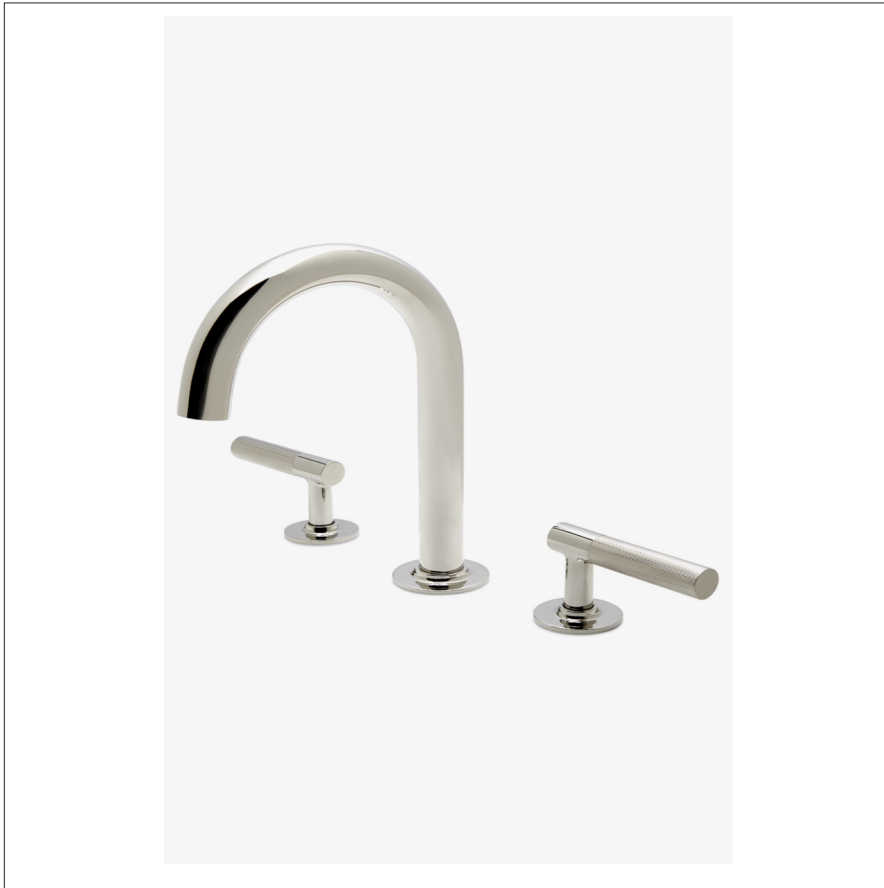

BOND

BLS22C

Bond Union Series Gooseneck Lavatory Faucet with Guilloche Link Lever Handles

TECHNICAL DETAILS

ADA Compliance: Yes
Deck Thickness Maximum: 43 mm
Deck Thickness Minimum: 6 mm
Drain Depth Maximum: 67 mm
Drain Hole Diameter: 44 mm
Drain Style: Push Touch
Fittings Hole Diameter: 35 mm
Handle Spread Maximum: 305 mm
Handle Spread Minimum: 203 mm
Handle Turn Angle: Quarter Turn
Drain Depth Minimum: 10 mm
Inlet Connection Size: 1/2"
Inlet Connection Type: Male with Supply Nut
Number of Holes: Three Hole
Primary Material: Brass
Restricted Maximum Flow Rate: 4.5 liters/min
Spout Swivel: N
Valve Material: Ceramic
Water Pressure Maximum: 6.0 bar
Water Pressure Minimum: 1.5 bar
Water Pressure Recommended: 3.0 bar

INSPIRATION

The Bond Collection: Modern bath designs infused with rare soul and artistry. Explore a range of statement-making elements: fittings, washstands, mirrors and more.

PRODUCT FEATURES

Lever Handles

Includes European size push touch drain

Features Guilloche Link Pattern Handles

Stocked in Nickel and Brass

Available in 1.2gpm (4.5L/min) flow rate

WATERWORKS

BOND

BLS22C

Bond Union Series Gooseneck Lavatory Faucet with Guilloche Link
Lever Handles

TOP VIEW

SCALE: 1/2"=1'-0"

FRONT VIEW

SCALE: 1/2"=1'-0"

SIDE VIEW

SCALE: 1/2"=1'-0"