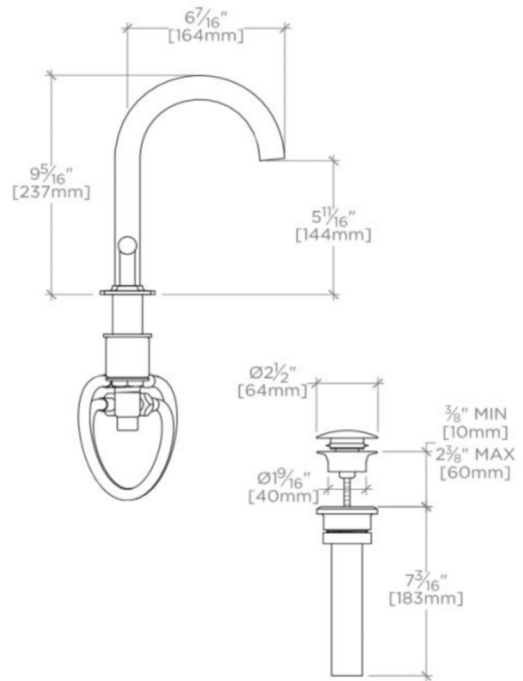

BOND

BLS22C

Bond Union Series Gooseneck Lavatory Faucet with Guilloche Link Lever Handles

TECHNICAL DETAILS

ADA Compliance: Yes
Deck Thickness Maximum: 43 mm
Deck Thickness Minimum: 6 mm
Drain Depth Maximum: 67 mm
Drain Hole Diameter: 44 mm
Drain Style: Push Touch
Fittings Hole Diameter: 35 mm
Handle Spread Maximum: 305 mm
Handle Spread Minimum: 203 mm
Handle Turn Angle: Quarter Turn
Drain Depth Minimum: 10 mm
Inlet Connection Size: 1/2"
Inlet Connection Type: Male with Supply Nut
Number of Holes: Three Hole
Primary Material: Brass
Restricted Maximum Flow Rate: 4.5 liters/min
Spout Swivel: N
Valve Material: Ceramic
Water Pressure Maximum: 6.0 bar
Water Pressure Minimum: 1.5 bar
Water Pressure Recommended: 3.0 bar

Includes European size push touch drain

Features Guilloche Link Pattern Handles

Stocked in Nickel and Brass

Available in 1.2gpm (4.5L/min) flow rate

WATERWORKS

BOND

BLS22C

Bond Union Series Gooseneck Lavatory Faucet with Guilloche Link
Lever Handles

TOP VIEW

SCALE: 1/2"=1'-0"

FRONT VIEW

SCALE: 1/2"=1'-0"

SIDE VIEW

SCALE: 1/2"=1'-0"