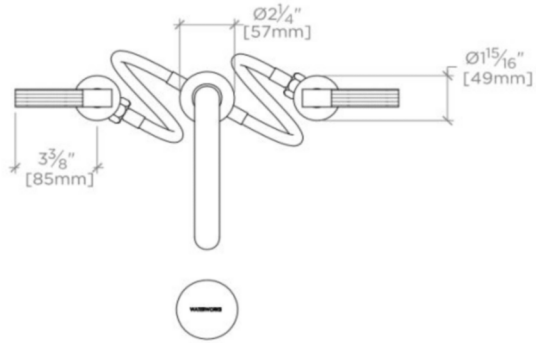

BOND

BLS22C

Bond Union Series Gooseneck Lavatory Faucet with Guilloche Link Lever Handles

TECHNICAL DETAILS

ADA Compliance: Yes
Deck Thickness Maximum: 43 mm
Deck Thickness Minimum: 6 mm
Drain Depth Maximum: 67 mm
Drain Hole Diameter: 44 mm
Drain Style: Push Touch
Fittings Hole Diameter: 35 mm
Handle Spread Maximum: 305 mm
Handle Spread Minimum: 203 mm
Handle Turn Angle: Quarter Turn
Drain Depth Minimum: 10 mm
Inlet Connection Size: 1/2"
Inlet Connection Type: Male with Supply Nut
Number of Holes: Three Hole
Primary Material: Brass
Restricted Maximum Flow Rate: 4.5 liters/min
Spout Swivel: N
Valve Material: Ceramic
Water Pressure Maximum: 6.0 bar
Water Pressure Minimum: 1.5 bar
Water Pressure Recommended: 3.0 bar

Includes European size push touch drain

Features Guilloche Link Pattern Handles

Stocked in Nickel and Brass

Available in 1.2gpm (4.5L/min) flow rate

WATERWORKS

BOND

BLS22C

Bond Union Series Gooseneck Lavatory Faucet with Guilloche Link
Lever Handles

TOP VIEW

SCALE: 1/2"=1'-0"

FRONT VIEW

SCALE: 1/2"=1'-0"

SIDE VIEW

SCALE: 1/2"=1'-0"