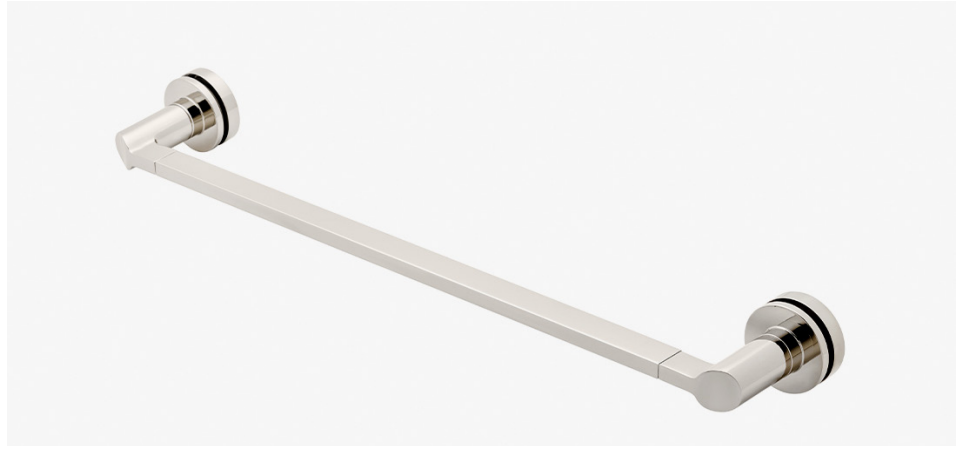

# Finot

Handshower on Bar  
**STYLE: NOHS10**

Wall Mounted Tub Spout  
**STYLE: NOTS01**

One Hole Floor Mounted Tub Filler with Handshower and Lever Handle  
**STYLE: NOXT90**

# Finot

24" Double Sided Glass Mounted Towel Bars  
**STYLE: NO24G2**

18" Glass Shelf  
**STYLE: NOSF18**

Slope Single Hook  
**STYLE: NRH01S**

Slope Single Sided Glass Mounted Hook  
**STYLE: NRHG1S**

Slope Double Sided Glass Mounted Hook  
**STYLE: NRHG2S**

# Finot

Slope One Arm Paper Holder  
**STYLE: NPH01S**

Slope 18" Towel Bar  
**STYLE: NTB18S**

Slope 10" Guest Towel Bar  
**STYLE: NTB10S**

Slope 18" Single Sided Glass Mounted Towel Bar  
**STYLE: N18G1S**

Slope 18" Double Sided Glass Mounted Towel Bars  
**STYLE: N18G2S**