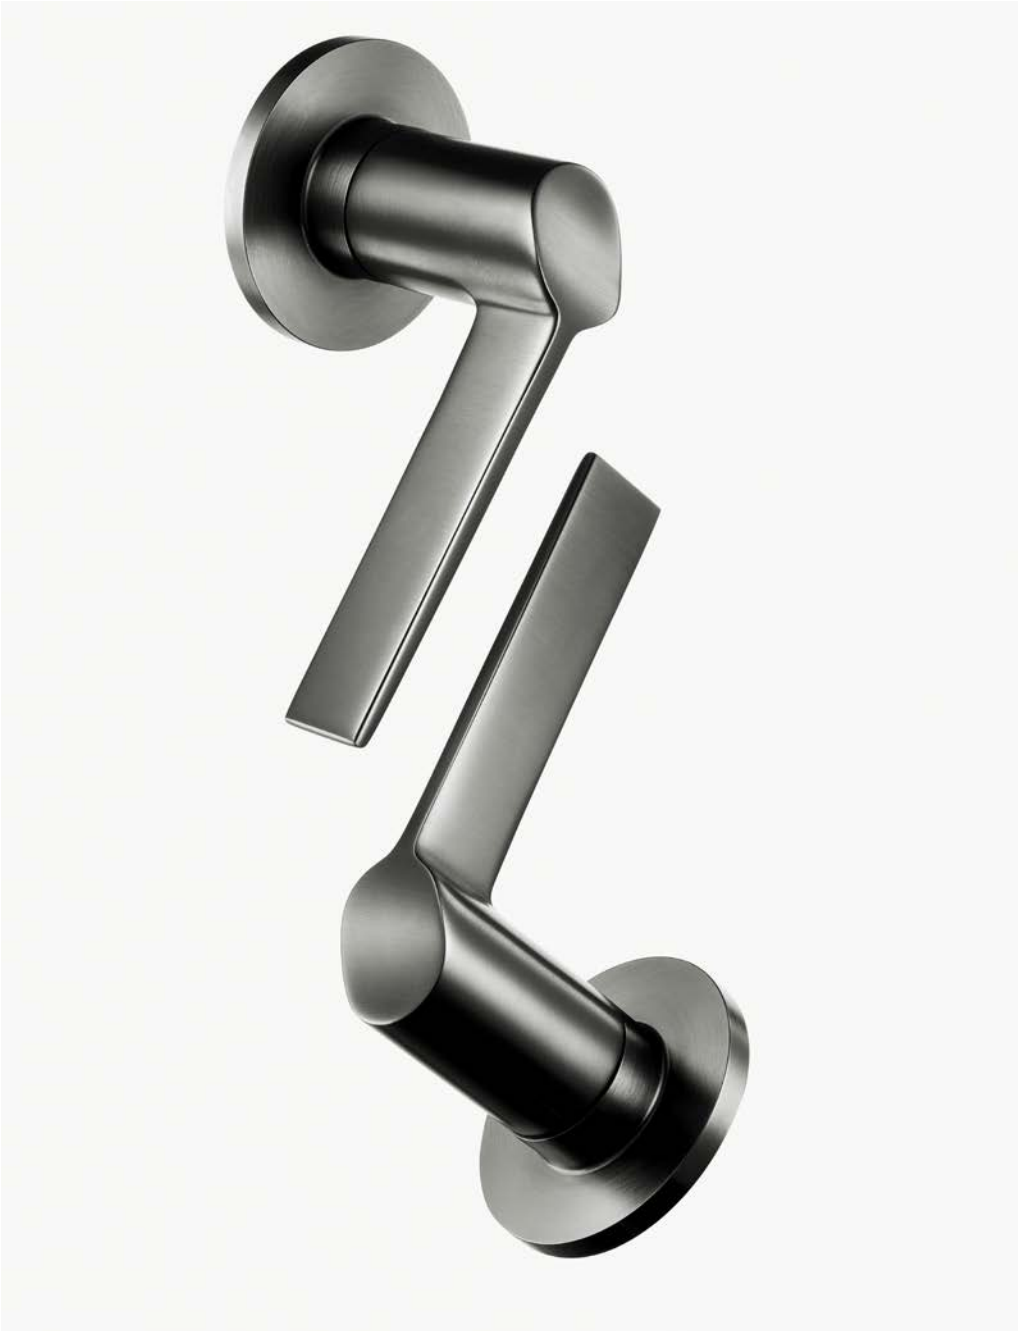

Wall Mounted Lavatory Faucet  
with Single Cross Handle\*  
**STYLE: NLS310**

Wall Mounted Lavatory Faucet  
with Single Lever Handle\*  
**STYLE: NLS320**

Wall Mounted Lavatory Faucet with  
Single Slope Lever Handle\*  
**STYLE: NLS360**

Handshower on Hook  
**STYLE: NOHS01**

# Finot

Handshower on Bar  
**STYLE: NOHS10**

Wall Mounted Tub Spout  
**STYLE: NOTS01**

One Hole Floor Mounted Tub Filler with Handshower and Lever Handle  
**STYLE: NOXT90**

# Finot

Single Hook  
**STYLE: NORH01**

Single Sided Glass Mounted Hook  
**STYLE: NORHG1**

Double Sided Glass Mounted Hooks  
**STYLE: NORHG2**

One Arm Paper Holder  
**STYLE: NOPH01**

18" Towel Bar  
**STYLE: NOTB18**