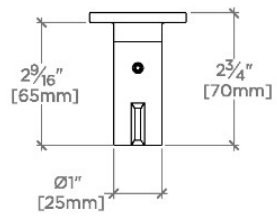

CODES & STANDARDS

PRODUCT FEATURES

All mounting hardware included

Solid Brass Construction

Stocked in Chrome, Nickel, Brass and Dark Nickel

CERTIFICATIONS

PRODUCT (NOTES)

TOP VIEW SCALE: 3"=1'-0"

FRONT VIEW SCALE: 3"=1'-0"

SIDE VIEW SCALE: 3"=1'-0"