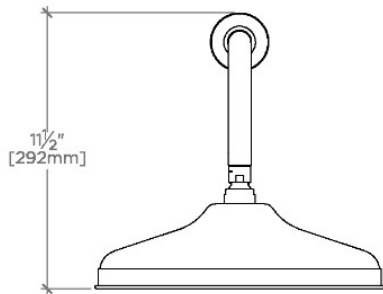

Etoile

ETS129

Etoile 12" Rain Showerhead with 22" Wall Mounted 90 Degree Shower Arm

SHOWN IN ETOILE 12" RAIN SHOWERHEAD WITH 22" WALL MOUNTED 90 DEGREE SHOWER ARM | ETS129

TECHNICAL DETAILS

Adjustable Versus Fixed Spray: Fixed
 Fittings Hole Diameter: 32 mm
 Flow Restriction Options: 1.5, 1.75, 2.0
 Inlet Connection Size: 1/2"
 Inlet Connection Type: Male NPT
 Pivot: Y
 Primary Material: Brass
 Restricted Maximum Flow Rate: 6.6 liters/min
 Water Pressure Maximum: 6.0 bar
 Water Pressure Minimum: 1.5 bar
 Water Pressure Recommended: 3.0 bar

PRODUCT FEATURES

- Made of Brass
- Features a swivel 12" rain showerhead with easy clean rubber nozzles
- Includes a 22" wall mounted 90 degree shower arm
- Stocked in Brass, Chrome, Nickel and Matte Nickel
- Rain showerhead available in 1.75gpm (6.6L/min) flow rate

CERTIFICATIONS

PRODUCT (NOTES)

WATERWORKS

Etoile

ETS129

Etoile 12" Rain Showerhead with 22" Wall Mounted 90 Degree Shower Arm

TOP VIEW

SCALE: 1/2"=1'-0"

STYLE NO.	DIM "A"	DIM "B"
ETS128		
FRS128	24 5/8" [625mm]	18 9/16" [472mm]
JUS128		
ETS129		
FRS129	28 5/8" [727mm]	22 9/16" [573mm]
JUS129		

FRONT VIEW

SCALE: 1/2"=1'-0"

SIDE VIEW

SCALE: 1/2"=1'-0"