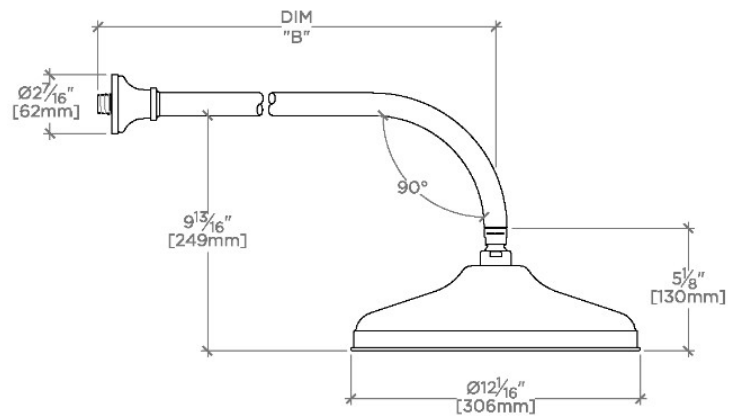

Etoile

ETS129

Etoile 12" Rain Showerhead with 22" Wall Mounted 90 Degree Shower Arm

SHOWN IN ETOILE 12" RAIN SHOWERHEAD WITH 22" WALL MOUNTED 90 DEGREE SHOWER ARM | ETS129

TECHNICAL DETAILS

Adjustable Versus Fixed Spray: Fixed
 Fittings Hole Diameter: 32 mm
 Flow Restriction Options: 1.5, 1.75, 2.0
 Inlet Connection Size: 1/2"
 Inlet Connection Type: Male NPT
 Pivot: Y
 Primary Material: Brass
 Restricted Maximum Flow Rate: 6.6 liters/min
 Water Pressure Maximum: 6.0 bar
 Water Pressure Minimum: 1.5 bar
 Water Pressure Recommended: 3.0 bar

PRODUCT FEATURES

- Made of Brass
- Features a swivel 12" rain showerhead with easy clean rubber nozzles
- Includes a 22" wall mounted 90 degree shower arm
- Stocked in Brass, Chrome, Nickel and Matte Nickel
- Rain showerhead available in 1.75gpm (6.6L/min) flow rate

CERTIFICATIONS

PRODUCT (NOTES)

WATERWORKS

Etoile

ETS129

Etoile 12" Rain Showerhead with 22" Wall Mounted 90 Degree Shower Arm

TOP VIEW

SCALE: 1/2"=1'-0"

STYLE NO.	DIM "A"	DIM "B"
ETS128		
FRS128	24 5/8" [625mm]	18 9/16" [472mm]
JUS128		
ETS129		
FRS129	28 5/8" [727mm]	22 9/16" [573mm]
JUS129		

FRONT VIEW

SCALE: 1/2"=1'-0"

SIDE VIEW

SCALE: 1/2"=1'-0"