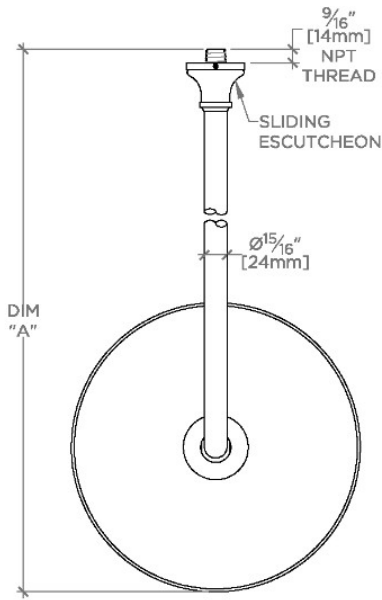

Etoile

ETS129

Etoile 12" Rain Showerhead with 22" Wall Mounted 90 Degree Shower Arm

SHOWN IN ETOILE 12" RAIN SHOWERHEAD WITH 22" WALL MOUNTED 90 DEGREE SHOWER ARM | ETS129

TECHNICAL DETAILS

Adjustable Versus Fixed Spray: Fixed
 Fittings Hole Diameter: 32 mm
 Flow Restriction Options: 1.5, 1.75, 2.0
 Inlet Connection Size: 1/2"
 Inlet Connection Type: Male NPT
 Pivot: Y
 Primary Material: Brass
 Restricted Maximum Flow Rate: 6.6 liters/min
 Water Pressure Maximum: 6.0 bar
 Water Pressure Minimum: 1.5 bar
 Water Pressure Recommended: 3.0 bar

PRODUCT FEATURES

- Made of Brass
- Features a swivel 12" rain showerhead with easy clean rubber nozzles
- Includes a 22" wall mounted 90 degree shower arm
- Stocked in Brass, Chrome, Nickel and Matte Nickel
- Rain showerhead available in 1.75gpm (6.6L/min) flow rate

CERTIFICATIONS

PRODUCT (NOTES)

WATERWORKS

Etoile

ETS129

Etoile 12" Rain Showerhead with 22" Wall Mounted 90 Degree Shower Arm

TOP VIEW

SCALE: 1/2"=1'-0"

STYLE NO.	DIM "A"	DIM "B"
ETS128		
FRS128	24 5/8" [625mm]	18 9/16" [472mm]
JUS128		
ETS129		
FRS129	28 5/8" [727mm]	22 9/16" [573mm]
JUS129		

FRONT VIEW

SCALE: 1/2"=1'-0"

SIDE VIEW

SCALE: 1/2"=1'-0"