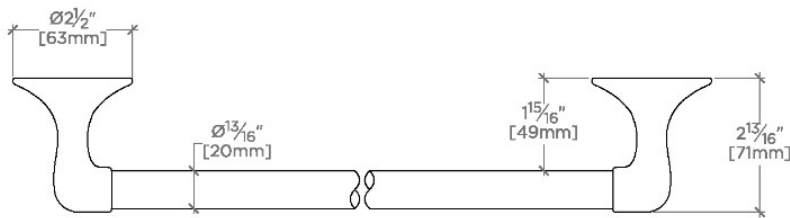

RIVERUN

RRTB24

Riverun 24" Single Towel Bar

SHOWN IN RIVERUN 24" SINGLE TOWEL BAR | RRTB24

TECHNICAL DETAILS

Primary Material: Brass

INSPIRATION

This new American classic was designed with simplicity in mind. Featuring streamlined forms and honest details, it's the epitome of quiet elegance.

RIVERUN

RRTB24

Riverun 24" Single Towel Bar

TOP VIEW

SCALE: 3"=1'-0"

FRONT VIEW

SCALE: 3"=1'-0"

SIDE VIEW

SCALE: 3"=1'-0"