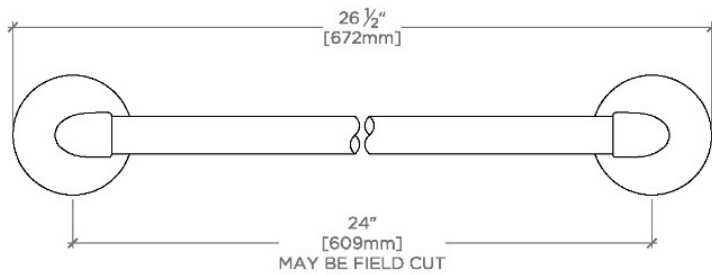

RIVERUN

RRTB24

Riverun 24" Single Towel Bar

SHOWN IN RIVERUN 24" SINGLE TOWEL BAR | RRTB24

TECHNICAL DETAILS

Primary Material: Brass

INSPIRATION

This new American classic was designed with simplicity in mind. Featuring streamlined forms and honest details, it's the epitome of quiet elegance.

CODES & STANDARDS

PRODUCT FEATURES

All mounting hardware included

Solid brass construction

Stocked in Nickel and Brass

Bar can be field cut

CERTIFICATIONS

PRODUCT (NOTES)

RIVERUN

RRTB24

Riverun 24" Single Towel Bar

TOP VIEW

SCALE: 3"=1'-0"

FRONT VIEW

SCALE: 3"=1'-0"

SIDE VIEW

SCALE: 3"=1'-0"