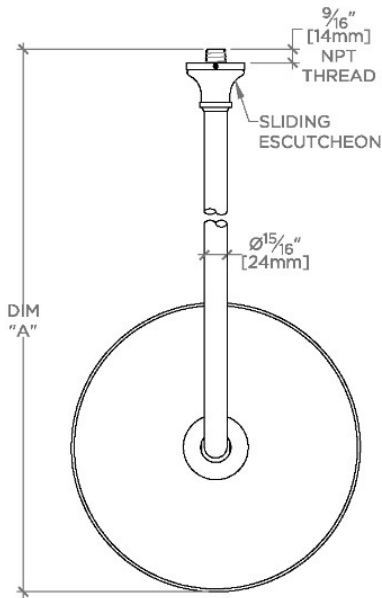

Etoile

ETS128

Etoile 12" Rain Showerhead with 18" Wall Mounted 90 Degree Shower Arm

SHOWN IN ETOILE 12" RAIN SHOWERHEAD WITH 18" WALL MOUNTED 90 DEGREE SHOWER ARM | ETS128

TECHNICAL DETAILS

Adjustable Versus Fixed Spray: Fixed
 Fittings Hole Diameter: 32 mm
 Flow Restriction Options: 1.5, 1.75, 2.0
 Inlet Connection Size: 1/2"
 Inlet Connection Type: Male NPT
 Pivot: Y
 Primary Material: Brass
 Restricted Maximum Flow Rate: 6.6 liters/min
 Water Pressure Maximum: 6.0 bar
 Water Pressure Minimum: 1.5 bar
 Water Pressure Recommended: 3.0 bar

PRODUCT FEATURES

Made of Brass

Features a swivel 12" rain showerhead with easy clean rubber nozzles

Includes a 18" wall mounted 90 degree shower arm

Stocked in Brass, Chrome, Nickel and Matte Nickel

Rain showerhead available in 1.75gpm (6.6L/min) flow rate

CERTIFICATIONS

PRODUCT (NOTES)

Etoile

ETS128

Etoile 12" Rain Showerhead with 18" Wall Mounted 90 Degree Shower Arm

TOP VIEW

SCALE: 1/2"=1'-0"

STYLE NO.	DIM "A"	DIM "B"
ETS128		
FRS128	24 ⁵ / ₈ " [625mm]	18 ⁹ / ₁₆ " [472mm]
JUS128		
ETS129		
FRS129	28 ⁵ / ₈ " [727mm]	22 ⁹ / ₁₆ " [573mm]
JUS129		

FRONT VIEW

SCALE: 1/2"=1'-0"

SIDE VIEW

SCALE: 1/2"=1'-0"