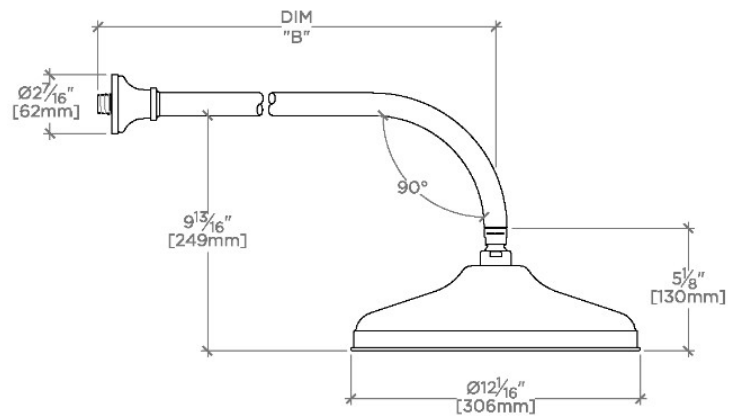

Etoile

ETS128

Etoile 12" Rain Showerhead with 18" Wall Mounted 90 Degree Shower Arm

SHOWN IN ETOILE 12" RAIN SHOWERHEAD WITH 18" WALL MOUNTED 90 DEGREE SHOWER ARM | ETS128

TECHNICAL DETAILS

Adjustable Versus Fixed Spray: Fixed
 Fittings Hole Diameter: 32 mm
 Flow Restriction Options: 1.5, 1.75, 2.0
 Inlet Connection Size: 1/2"
 Inlet Connection Type: Male NPT
 Pivot: Y
 Primary Material: Brass
 Restricted Maximum Flow Rate: 6.6 liters/min
 Water Pressure Maximum: 6.0 bar
 Water Pressure Minimum: 1.5 bar
 Water Pressure Recommended: 3.0 bar

PRODUCT FEATURES

Made of Brass

Features a swivel 12" rain showerhead with easy clean rubber nozzles

Includes a 18" wall mounted 90 degree shower arm

Stocked in Brass, Chrome, Nickel and Matte Nickel

Rain showerhead available in 1.75gpm (6.6L/min) flow rate

CERTIFICATIONS

PRODUCT (NOTES)

Etoile

ETS128

Etoile 12" Rain Showerhead with 18" Wall Mounted 90 Degree Shower Arm

TOP VIEW

SCALE: 1/2"=1'-0"

STYLE NO.	DIM "A"	DIM "B"
ETS128		
FRS128	24 ⁵ / ₈ " [625mm]	18 ⁹ / ₁₆ " [472mm]
JUS128		
ETS129		
FRS129	28 ⁵ / ₈ " [727mm]	22 ⁹ / ₁₆ " [573mm]
JUS129		

FRONT VIEW

SCALE: 1/2"=1'-0"

SIDE VIEW

SCALE: 1/2"=1'-0"