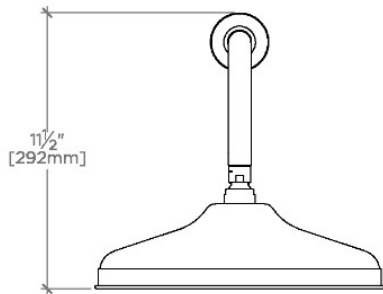

Etoile

ETS128

Etoile 12" Rain Showerhead with 18" Wall Mounted 90 Degree Shower Arm

SHOWN IN ETOILE 12" RAIN SHOWERHEAD WITH 18" WALL MOUNTED 90 DEGREE SHOWER ARM | ETS128

TECHNICAL DETAILS

Adjustable Versus Fixed Spray: Fixed
 Fittings Hole Diameter: 32 mm
 Flow Restriction Options: 1.5, 1.75, 2.0
 Inlet Connection Size: 1/2"
 Inlet Connection Type: Male NPT
 Pivot: Y
 Primary Material: Brass
 Restricted Maximum Flow Rate: 6.6 liters/min
 Water Pressure Maximum: 6.0 bar
 Water Pressure Minimum: 1.5 bar
 Water Pressure Recommended: 3.0 bar

PRODUCT FEATURES

Made of Brass

Features a swivel 12" rain showerhead with easy clean rubber nozzles

Includes a 18" wall mounted 90 degree shower arm

Stocked in Brass, Chrome, Nickel and Matte Nickel

Rain showerhead available in 1.75gpm (6.6L/min) flow rate

CERTIFICATIONS

PRODUCT (NOTES)

Etoile

ETS128

Etoile 12" Rain Showerhead with 18" Wall Mounted 90 Degree Shower Arm

TOP VIEW

SCALE: 1/2"=1'-0"

STYLE NO.	DIM "A"	DIM "B"
ETS128		
FRS128	24 ⁵ / ₈ " [625mm]	18 ⁹ / ₁₆ " [472mm]
JUS128		
ETS129		
FRS129	28 ⁵ / ₈ " [727mm]	22 ⁹ / ₁₆ " [573mm]
JUS129		

FRONT VIEW

SCALE: 1/2"=1'-0"

SIDE VIEW

SCALE: 1/2"=1'-0"