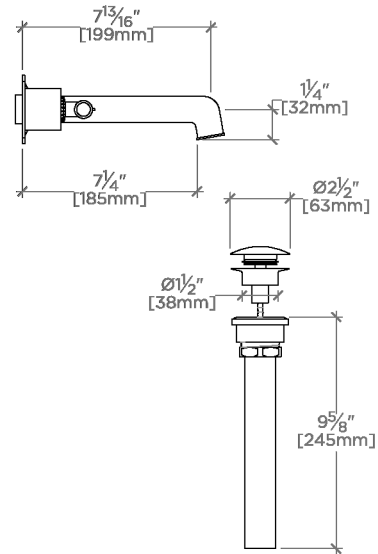

SCALE: 1/2"=1'-0"

ADAPTER INCLUDED -
INTERNATIONAL USE ONLY

FRONT VIEW

SCALE: 1/2"=1'-0"

SIDE VIEW

SCALE: 1/2"=1'-0"