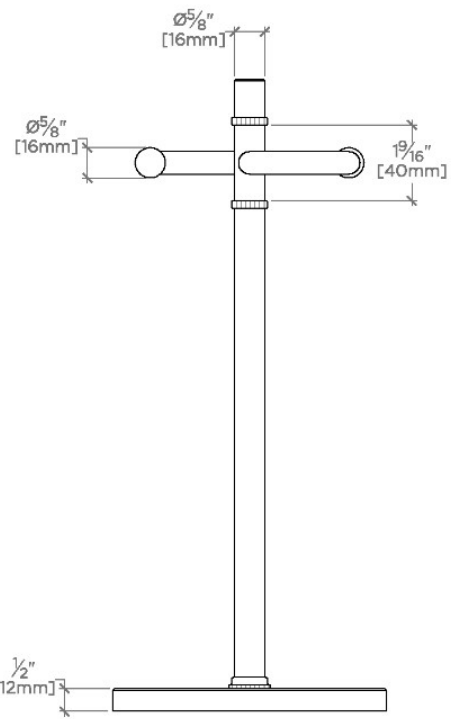

Essentials

ETB002

Essentials Countertop Guest Towel Stand

SHOWN IN ESSENTIALS COUNTERTOP GUEST TOWEL STAND | ETB002

TECHNICAL DETAILS

Depth/Width: 146 mm
Height: 343 mm

INSPIRATION

Choose with confidence: Well-crafted designs that work with any product in our overall assortment and elevate any setting. Explore a wide range of authentic elements, from freestanding, deck and wall-mounted accessories to furnishings.

CODES & STANDARDS

PRODUCT FEATURES

5.75"W x 13.5"H

Made from Brass.

Solid brass tubes are formed and plated and polished. Inside is finished with a durable black powder coat.

Care and Cleaning: To clean the finish, wipe gently with a soft damp cloth and then with a soft dry towel. A mild soap solution can be used for daily cleaning.

Made in Italy.

CERTIFICATIONS

PRODUCT (NOTES)

TOP VIEW

SCALE: 3"=1'-0"

FRONT VIEW

SCALE: 3"=1'-0"

SIDE VIEW

SCALE: 3"=1'-0"