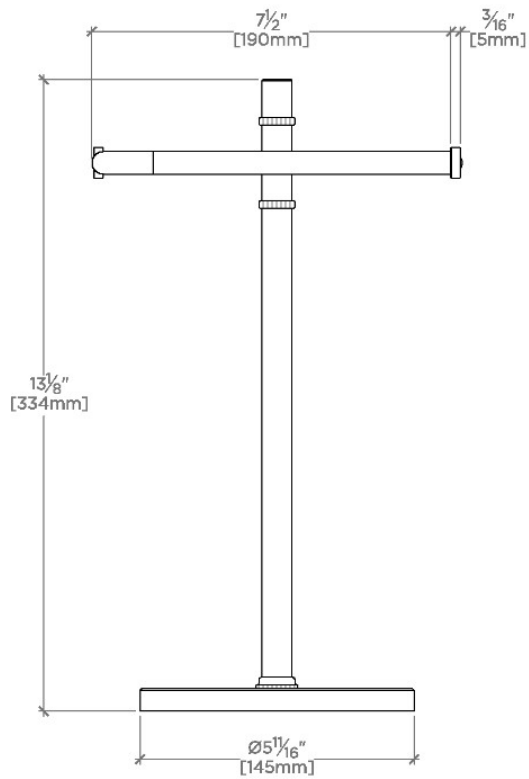

Essentials

ETB002

Essentials Countertop Guest Towel Stand

SHOWN IN ESSENTIALS COUNTERTOP GUEST TOWEL STAND | ETB002

TECHNICAL DETAILS

Depth/Width: 146 mm
Height: 343 mm

INSPIRATION

Choose with confidence: Well-crafted designs that work with any product in our overall assortment and elevate any setting. Explore a wide range of authentic elements, from freestanding, deck and wall-mounted accessories to furnishings.

CODES & STANDARDS

PRODUCT FEATURES

5.75"W x 13.5"H

Made from Brass.

Solid brass tubes are formed and plated and polished. Inside is finished with a durable black powder coat.

Care and Cleaning: To clean the finish, wipe gently with a soft damp cloth and then with a soft dry towel. A mild soap solution can be used for daily cleaning.

Made in Italy.

CERTIFICATIONS

PRODUCT (NOTES)

TOP VIEW

SCALE: 3"=1'-0"

FRONT VIEW

SCALE: 3"=1'-0"

SIDE VIEW

SCALE: 3"=1'-0"