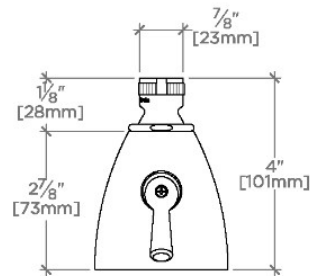

### TECHNICAL DETAILS

Adjustable Versus Fixed Spray: Fixed Spray  
 Flow Restriction Options: 1.5, 1.75, 2.0  
 Inlet Connection Size: 1/2"  
 Inlet Connection Type: Female NPT  
 Pivot: Y  
 Primary Material: Brass  
 Restricted Maximum Flow Rate: 6.6 liters/min  
 Water Pressure Maximum: 6.0 bar  
 Water Pressure Minimum: 1.5 bar  
 Water Pressure Recommended: 3.0 bar

## Universal

USH303

Universal Transitional 2 3/4" Showerhead with Adjustable Spray

CEILING VIEW SCALE: 3"=1'-0"

SPRAY PATTERNS

FRONT VIEW SCALE: 3"=1'-0"

SIDE VIEW SCALE: 3"=1'-0"