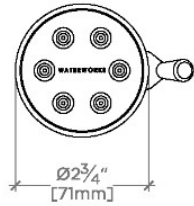

### TECHNICAL DETAILS

Adjustable Versus Fixed Spray: Fixed Spray  
 Flow Restriction Options: 1.5, 1.75, 2.0  
 Inlet Connection Size: 1/2"  
 Inlet Connection Type: Female NPT  
 Pivot: Y  
 Primary Material: Brass  
 Restricted Maximum Flow Rate: 6.6 liters/min  
 Water Pressure Maximum: 6.0 bar  
 Water Pressure Minimum: 1.5 bar  
 Water Pressure Recommended: 3.0 bar

### PRODUCT FEATURES

Compatible with an assortment of Waterworks arms and flanges, sold separately

Swiveling 2 3/4" showerhead

Adjustable showerhead features two spray patterns

Stocked in Brass, Chrome and Nickel

Showerhead available in 1.75gpm (6.6L/min) flow rate

## Universal

USH303

Universal Transitional 2 3/4" Showerhead with Adjustable Spray

CEILING VIEW SCALE: 3"=1'-0"

SPRAY PATTERNS

FRONT VIEW SCALE: 3"=1'-0"

SIDE VIEW SCALE: 3"=1'-0"