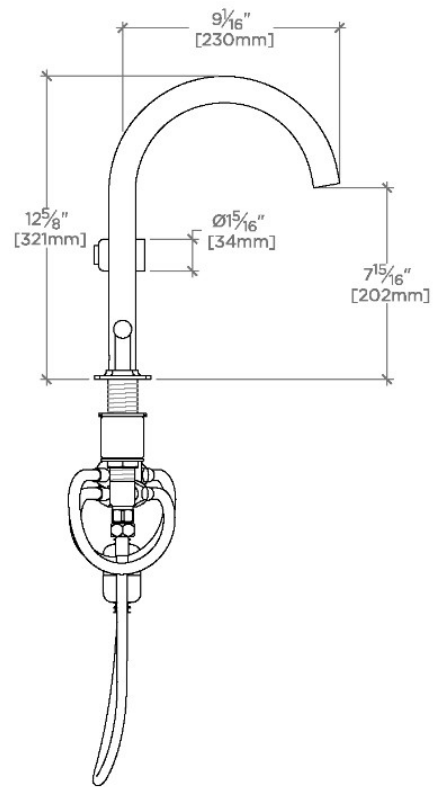

ADA Compliance: Yes
 Deck Thickness Maximum: 37 mm
 Deck Thickness Minimum: 6 mm
 Fittings Hole Diameter: 35 mm
 Handle Turn Angle: Quarter Turn
 Handshower Spray Hose Length: 1.5 m
 Inlet Connection Size: 1/2"
 Inlet Connection Type: Male with Supply Nut
 Integrated Diverter: Y
 Restricted Maximum Flow Rate: 6.6 liters/min
 Spout Swivel: Y
 Spray Included In Unit: Y
 Valve Material: Ceramic
 Water Pressure Maximum: 6.0 bar
 Water Pressure Minimum: 1.5 bar
 Water Pressure Recommended: 3.0 bar

PRODUCT FEATURES

Lever Handles

Powerful Side spray with push button activation

Stocked in Chrome, Nickel, Brass and Dark Nickel

CERTIFICATIONS

PRODUCT (NOTES)

WATERWORKS

Bond

BKM220

Bond Solo Series Gooseneck Kitchen Faucet and Spray with Straight Lever Handles

TOP VIEW

SCALE: $\frac{1}{2}$ "=1'-0"

FRONT VIEW

SCALE: $\frac{1}{2}$ "=1'-0"

SIDE VIEW

SCALE: $\frac{1}{2}$ "=1'-0"