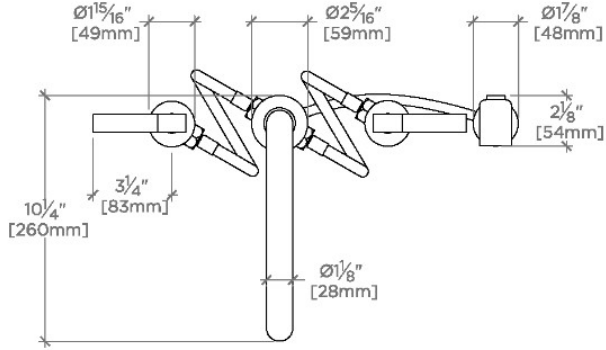

ADA Compliance: Yes
 Deck Thickness Maximum: 37 mm
 Deck Thickness Minimum: 6 mm
 Fittings Hole Diameter: 35 mm
 Handle Turn Angle: Quarter Turn
 Handshower Spray Hose Length: 1.5 m
 Inlet Connection Size: 1/2"
 Inlet Connection Type: Male with Supply Nut
 Integrated Diverter: Y
 Restricted Maximum Flow Rate: 6.6 liters/min
 Spout Swivel: Y
 Spray Included In Unit: Y
 Valve Material: Ceramic
 Water Pressure Maximum: 6.0 bar
 Water Pressure Minimum: 1.5 bar
 Water Pressure Recommended: 3.0 bar

BKM220

Bond Solo Series Gooseneck Kitchen Faucet and Spray with Straight Lever Handles

TOP VIEW

SCALE: $\frac{1}{2}$ "=1'-0"

FRONT VIEW

SCALE: $\frac{1}{2}$ "=1'-0"

SIDE VIEW

SCALE: $\frac{1}{2}$ "=1'-0"