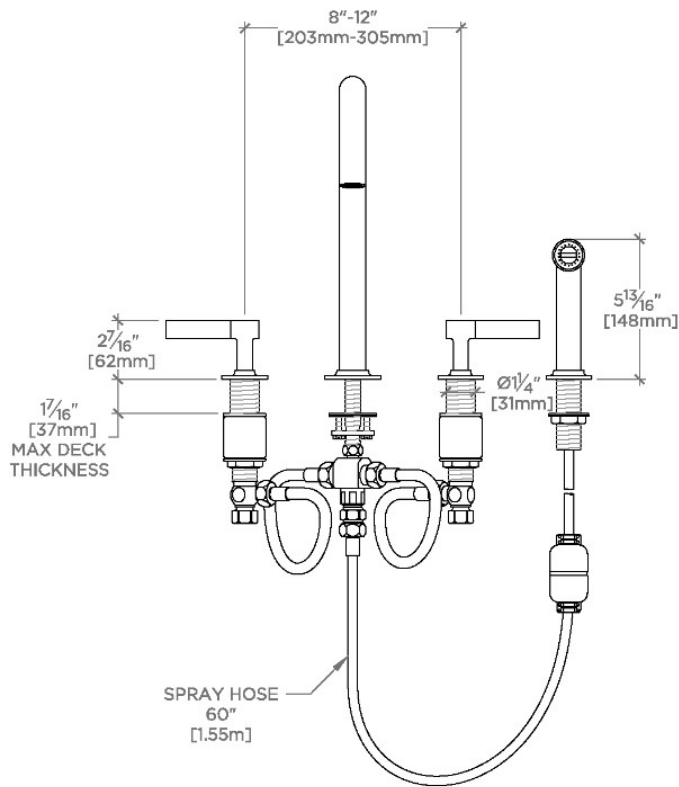

ADA Compliance: Yes
 Deck Thickness Maximum: 37 mm
 Deck Thickness Minimum: 6 mm
 Fittings Hole Diameter: 35 mm
 Handle Turn Angle: Quarter Turn
 Handshower Spray Hose Length: 1.5 m
 Inlet Connection Size: 1/2"
 Inlet Connection Type: Male with Supply Nut
 Integrated Diverter: Y
 Restricted Maximum Flow Rate: 6.6 liters/min
 Spout Swivel: Y
 Spray Included In Unit: Y
 Valve Material: Ceramic
 Water Pressure Maximum: 6.0 bar
 Water Pressure Minimum: 1.5 bar
 Water Pressure Recommended: 3.0 bar

PRODUCT FEATURES

Lever Handles

Powerful Side spray with push button activation

Stocked in Chrome, Nickel, Brass and Dark Nickel

CERTIFICATIONS

PRODUCT (NOTES)

WATERWORKS

Bond

BKM220

Bond Solo Series Gooseneck Kitchen Faucet and Spray with Straight Lever Handles

TOP VIEW

SCALE: $\frac{1}{2}$ "=1'-0"

FRONT VIEW

SCALE: $\frac{1}{2}$ "=1'-0"

SIDE VIEW

SCALE: $\frac{1}{2}$ "=1'-0"