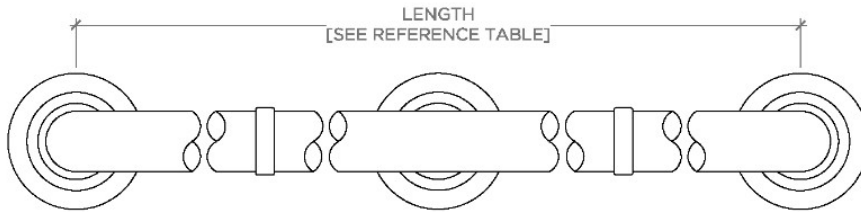

ESSENTIALS

EGB330

Essentials Transitional 30" Grab Bar

SHOWN IN ESSENTIALS TRANSITIONAL 30" GRAB BAR | EGB330

TECHNICAL DETAILS

INSPIRATION

Choose with confidence: Well-crafted designs that work with any product in our overall assortment and elevate any setting. Explore a wide range of authentic elements, from freestanding, deck and wall-mounted accessories to furnishings.

CODES & STANDARDS

Meets ASTM F446

PRODUCT FEATURES

Solid Brass

ADA Compliant

Can withstand 250lbs hold force

Transitional Style

Center mounting post and escutcheon

CERTIFICATIONS

PRODUCT (NOTES)

Essentials Transitional 30" Grab Bar

STYLE NO.	DESCRIPTION	LENGTH
EGB330	Essentials Transitional 30" Grab Bar	30" [762mm]
EGB336	Essentials Transitional 36" Grab Bar	36" [914mm]
EGB342	Essentials Transitional 42" Grab Bar	42" [1067mm]
EGB348	Essentials Transitional 48" Grab Bar	48" [1219mm]
EGB360	Essentials Transitional 60" Grab Bar	60" [1524mm]

TOP VIEW

SCALE: 3"=1'-0"

FRONT VIEW

SCALE: 3"=1'-0"

SIDE VIEW

SCALE: 3"=1'-0"