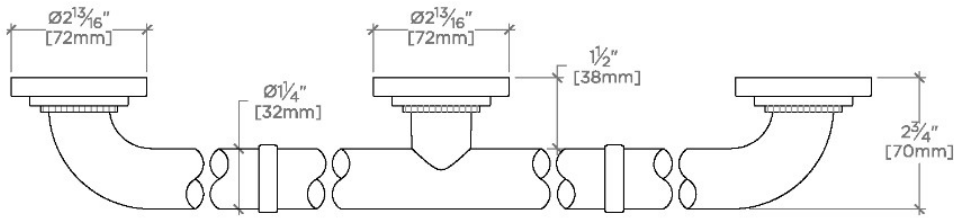

ESSENTIALS

EGB330

Essentials Transitional 30" Grab Bar

SHOWN IN ESSENTIALS TRANSITIONAL 30" GRAB BAR | EGB330

TECHNICAL DETAILS

INSPIRATION

Choose with confidence: Well-crafted designs that work with any product in our overall assortment and elevate any setting. Explore a wide range of authentic elements, from freestanding, deck and wall-mounted accessories to furnishings.

CODES & STANDARDS

Meets ASTM F446

PRODUCT FEATURES

Solid Brass

ADA Compliant

Can withstand 250lbs hold force

Transitional Style

Center mounting post and escutcheon

CERTIFICATIONS

PRODUCT (NOTES)

Essentials Transitional 30" Grab Bar

STYLE NO.	DESCRIPTION	LENGTH
EGB330	Essentials Transitional 30" Grab Bar	30" [762mm]
EGB336	Essentials Transitional 36" Grab Bar	36" [914mm]
EGB342	Essentials Transitional 42" Grab Bar	42" [1067mm]
EGB348	Essentials Transitional 48" Grab Bar	48" [1219mm]
EGB360	Essentials Transitional 60" Grab Bar	60" [1524mm]

TOP VIEW

SCALE: 3"=1'-0"

FRONT VIEW

SCALE: 3"=1'-0"

SIDE VIEW

SCALE: 3"=1'-0"