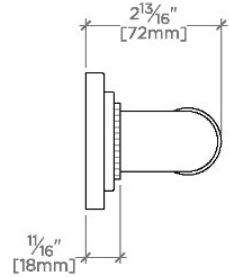

CERTIFICATIONS

PRODUCT (NOTES)

Essentials Transitional 30" Grab Bar

STYLE NO.	DESCRIPTION	LENGTH
EGB330	Essentials Transitional 30" Grab Bar	30" [762mm]
EGB336	Essentials Transitional 36" Grab Bar	36" [914mm]
EGB342	Essentials Transitional 42" Grab Bar	42" [1067mm]
EGB348	Essentials Transitional 48" Grab Bar	48" [1219mm]
EGB360	Essentials Transitional 60" Grab Bar	60" [1524mm]

TOP VIEW

SCALE: 3"=1'-0"

FRONT VIEW

SCALE: 3"=1'-0"

SIDE VIEW

SCALE: 3"=1'-0"