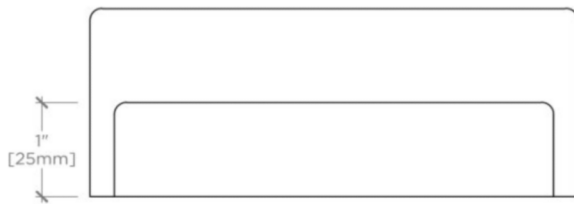

BIG SUR

Big Sur 5" Recessed Pull

BGHW05

SHOWN IN BIG SUR 5" RECESSED PULL| BGHW05

TECHNICAL DETAILS

Height: 51 mm
Length: 121 mm
Primary Material: Brass

INSPIRATION

Drawn from the Modernist aesthetic, this minimalist recessed pull may be used singly or in pairs. Its subtle rectangular shape is gently eased for comfort.

PRODUCT FEATURES

Solid Brass
Machined
Hand-polished
Includes fixing screws

PRODUCT (NOTES)

Replacement Screws available

BIG SUR

BGHW05

Big Sur 5" Recessed Pull

MOUNTING HARDWARE INCLUDED		
STYLE #	DESCRIPTION	QTY
998771	Service Parts M4x50 Mild Steel Pozi/Slot Washer Head Break Off Screw	2

TOP VIEW SCALE: 6"=1'-0"

FRONT VIEW SCALE: 6"=1'-0"

SIDE VIEW SCALE: 6"=1'-0"