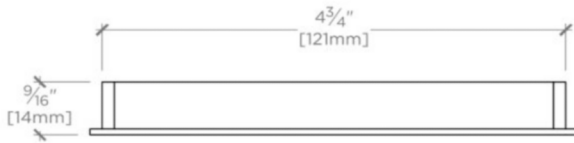

BIG SUR

Big Sur 5" Recessed Pull

BGHW05

SHOWN IN BIG SUR 5" RECESSED PULL| BGHW05

TECHNICAL DETAILS

Height: 51 mm
Length: 121 mm
Primary Material: Brass

INSPIRATION

Drawn from the Modernist aesthetic, this minimalist recessed pull may be used singly or in pairs. Its subtle rectangular shape is gently eased for comfort.

PRODUCT FEATURES

Solid Brass
Machined
Hand-polished
Includes fixing screws

PRODUCT (NOTES)

Replacement Screws available

BIG SUR

BGHW05

Big Sur 5" Recessed Pull

MOUNTING HARDWARE INCLUDED		
STYLE #	DESCRIPTION	QTY
998771	Service Parts M4x50 Mild Steel Pozi/Slot Washer Head Break Off Screw	2

TOP VIEW SCALE: 6"=1'-0"

FRONT VIEW SCALE: 6"=1'-0"

SIDE VIEW SCALE: 6"=1'-0"