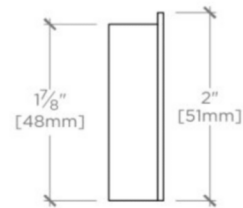

BIG SUR

Big Sur 5" Recessed Pull

BGHW05

SHOWN IN BIG SUR 5" RECESSED PULL| BGHW05

TECHNICAL DETAILS

Height: 51 mm
Length: 121 mm
Primary Material: Brass

INSPIRATION

Drawn from the Modernist aesthetic, this minimalist recessed pull may be used singly or in pairs. Its subtle rectangular shape is gently eased for comfort.

PRODUCT FEATURES

Solid Brass
Machined
Hand-polished
Includes fixing screws

PRODUCT (NOTES)

Replacement Screws available

BIG SUR

BGHW05

Big Sur 5" Recessed Pull

MOUNTING HARDWARE INCLUDED		
STYLE #	DESCRIPTION	QTY
998771	Service Parts M4x50 Mild Steel Pozi/Slot Washer Head Break Off Screw	2

TOP VIEW SCALE: 6"=1'-0"

FRONT VIEW SCALE: 6"=1'-0"

SIDE VIEW SCALE: 6"=1'-0"