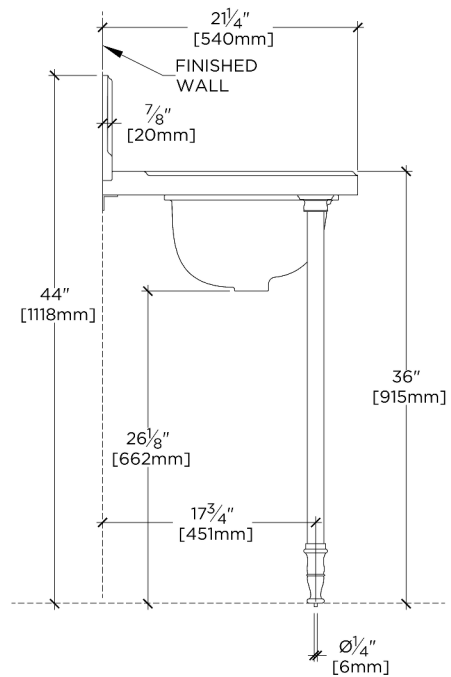

Boulevard

BDWS24

Glass Round Two Leg Single Washstand

SHOWN IN GLASS ROUND TWO LEG SINGLE WASHSTAND | BDWS24

TECHNICAL DETAILS

Depth To Overflow: 68 mm
Depth/Width: 67 mm
Drain Hole Depth: 48 mm
Drain Hole Diameter: 44 mm
Drain Style: Center Drain
Fittings Hole Diameter: 35 mm
Height: 931 mm
Length: 610 mm

CERTIFICATIONS

PRODUCT (NOTES)

WATERWORKS

Boulevard

BDWS24

Glass Round Two Leg Single Washstand

TOP VIEW

SCALE: $\frac{3}{4}$ "=1'-0"

FRONT VIEW

SCALE: $\frac{3}{4}$ "=1'-0"

SIDE VIEW

SCALE: $\frac{3}{4}$ "=1'-0"