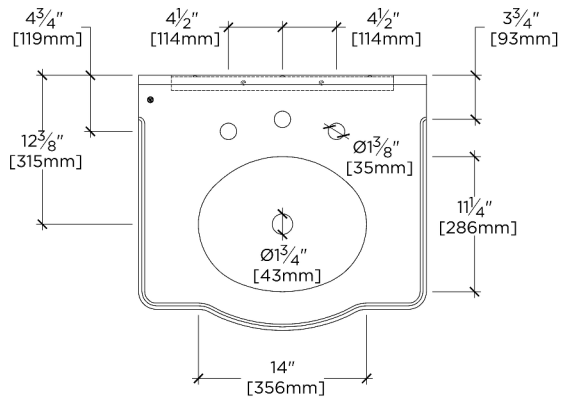

Boulevard

BDWS24

Glass Round Two Leg Single Washstand

SHOWN IN GLASS ROUND TWO LEG SINGLE WASHSTAND | BDWS24

TECHNICAL DETAILS

Depth To Overflow: 68 mm
Depth/Width: 67 mm
Drain Hole Depth: 48 mm
Drain Hole Diameter: 44 mm
Drain Style: Center Drain
Fittings Hole Diameter: 35 mm
Height: 931 mm
Length: 610 mm

CERTIFICATIONS

PRODUCT (NOTES)

WATERWORKS

Boulevard

BDWS24

Glass Round Two Leg Single Washstand

TOP VIEW

SCALE: $\frac{3}{4}$ "=1'-0"

FRONT VIEW

SCALE: $\frac{3}{4}$ "=1'-0"

SIDE VIEW

SCALE: $\frac{3}{4}$ "=1'-0"