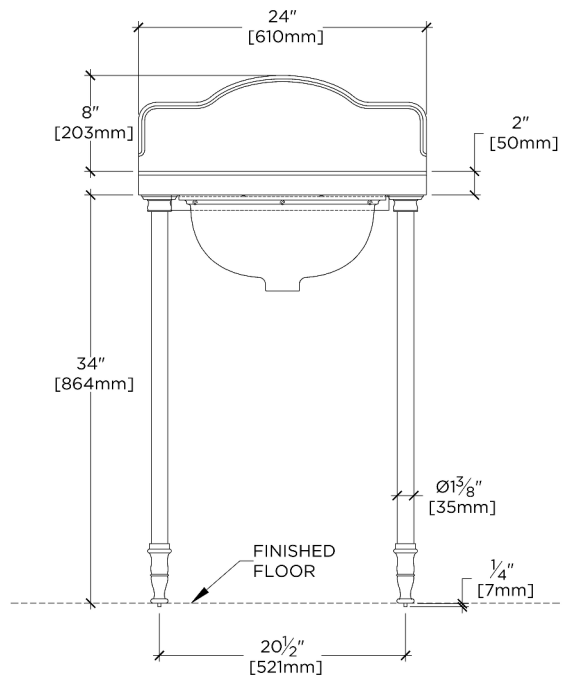

Boulevard

BDWS24

Glass Round Two Leg Single Washstand

SHOWN IN GLASS ROUND TWO LEG SINGLE WASHSTAND | BDWS24

TECHNICAL DETAILS

Depth To Overflow: 68 mm
Depth/Width: 67 mm
Drain Hole Depth: 48 mm
Drain Hole Diameter: 44 mm
Drain Style: Center Drain
Fittings Hole Diameter: 35 mm
Height: 931 mm
Length: 610 mm

CODES & STANDARDS

PRODUCT FEATURES

Designed by and exclusive to Waterworks

Solid Brass

Slab and backplash carved from a solid block of stone.

Includes sink and choice of 5CM stone top in one of our 8 standard offerings

CERTIFICATIONS

PRODUCT (NOTES)

WATERWORKS

Boulevard

BDWS24

Glass Round Two Leg Single Washstand

TOP VIEW

SCALE: $\frac{3}{4}$ "=1'-0"

FRONT VIEW

SCALE: $\frac{3}{4}$ "=1'-0"

SIDE VIEW

SCALE: $\frac{3}{4}$ "=1'-0"