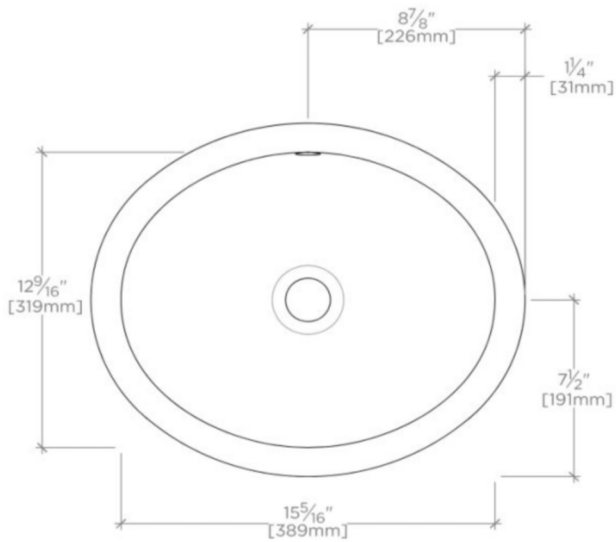

### TECHNICAL DETAILS

ADA Compliance: Yes  
Bowl Shape: Oval  
Depth / Width: 383 mm  
Height: 195 mm  
Installation Type: Undermount  
Length: 452 mm  
Number of Holes: Two Hole  
Overflow Opening: Yes  
Primary Material: Vitreous China  
Suggested Application: Bath

### PRODUCT (NOTES)

Dimensions of sinks are nominal and are subject to slight variations.

## SALV24

Saxby Drop In or Undermount Oval Single Glazed Vitreous China Lavatory Sink 17 13/16" x 15 1/16" x 7 11/16"

TOP VIEW

SCALE: 1/2"=1'-0"

FRONT VIEW

SCALE: 1/2"=1'-0"

SIDE VIEW

SCALE: 1/2"=1'-0"