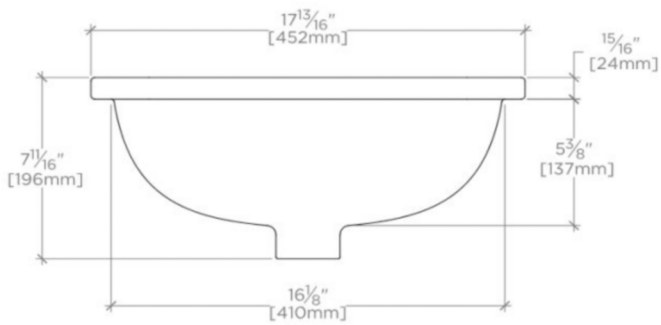

### TECHNICAL DETAILS

ADA Compliance: Yes  
Bowl Shape: Oval  
Depth / Width: 383 mm  
Height: 195 mm  
Installation Type: Undermount  
Length: 452 mm  
Number of Holes: Two Hole  
Overflow Opening: Yes  
Primary Material: Vitreous China  
Suggested Application: Bath

### PRODUCT (NOTES)

Dimensions of sinks are nominal and are subject to slight variations.

## SALV24

Saxby Drop In or Undermount Oval Single Glazed Vitreous China Lavatory Sink 17 13/16" x 15 1/16" x 7 11/16"

TOP VIEW

SCALE: 1/2"=1'-0"

FRONT VIEW

SCALE: 1/2"=1'-0"

SIDE VIEW

SCALE: 1/2"=1'-0"