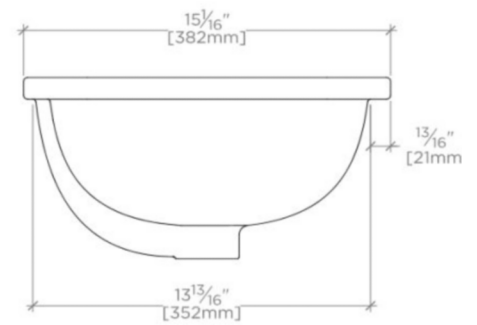

### TECHNICAL DETAILS

ADA Compliance: Yes  
Bowl Shape: Oval  
Depth / Width: 383 mm  
Height: 195 mm  
Installation Type: Undermount  
Length: 452 mm  
Number of Holes: Two Hole  
Overflow Opening: Yes  
Primary Material: Vitreous China  
Suggested Application: Bath

### PRODUCT (NOTES)

Dimensions of sinks are nominal and are subject to slight variations.

## SALV24

Saxby Drop In or Undermount Oval Single Glazed Vitreous China Lavatory Sink 17 13/16" x 15 1/16" x 7 11/16"

TOP VIEW

SCALE: 1/2"=1'-0"

FRONT VIEW

SCALE: 1/2"=1'-0"

SIDE VIEW

SCALE: 1/2"=1'-0"