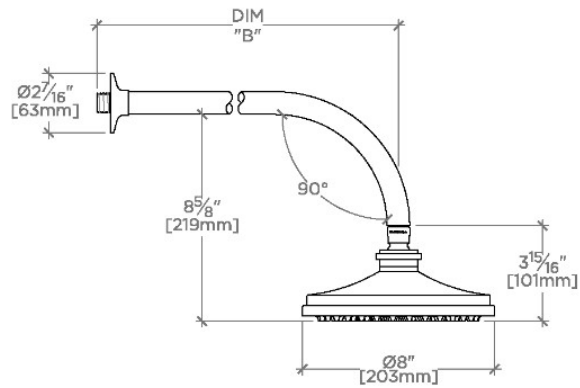

## Dash

DSS388

Dash 8" Rain Showerhead with 18" Wall Mounted 90 Degree Shower Arm

SHOWN IN DASH 8" RAIN SHOWERHEAD WITH 18" WALL MOUNTED 90 DEGREE SHOWER ARM | DSS388

### TECHNICAL DETAILS

Adjustable Versus Fixed Spray: Fixed  
 Fittings Hole Diameter: 32 mm  
 Flow Restriction Options: 1.5, 1.75, 2.0  
 Inlet Connection Size: 1/2"  
 Inlet Connection Type: Male NPT  
 Pivot: Y  
 Primary Material: Brass  
 Restricted Maximum Flow Rate: 6.6 liters/min  
 Water Pressure Maximum: 6.0 bar  
 Water Pressure Minimum: 1.5 bar  
 Water Pressure Recommended: 3.0 bar

## Dash

DSS388

Dash 8" Rain Showerhead with 18" Wall Mounted 90 Degree Shower Arm

TOP VIEW SCALE: 1/2"=1'-0"

STYLE NO.	DIM "A"	DIM "B"
DSS387	16 <sup>9</sup> / <sub>16</sub> "	12 <sup>9</sup> / <sub>16</sub> "
HGS387	[421mm]	[319mm]
RRS387		
DSS388	22 <sup>9</sup> / <sub>16</sub> "	18 <sup>9</sup> / <sub>16</sub> "
HGS388	[573mm]	[472mm]
RRS388		

FRONT VIEW SCALE: 1/2"=1'-0"

SIDE VIEW SCALE: 1/2"=1'-0"