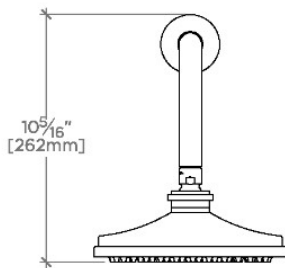

## Dash

DSS388

Dash 8" Rain Showerhead with 18" Wall Mounted 90 Degree Shower Arm

SHOWN IN DASH 8" RAIN SHOWERHEAD WITH 18" WALL MOUNTED 90 DEGREE SHOWER ARM | DSS388

### TECHNICAL DETAILS

Adjustable Versus Fixed Spray: Fixed  
 Fittings Hole Diameter: 32 mm  
 Flow Restriction Options: 1.5, 1.75, 2.0  
 Inlet Connection Size: 1/2"  
 Inlet Connection Type: Male NPT  
 Pivot: Y  
 Primary Material: Brass  
 Restricted Maximum Flow Rate: 6.6 liters/min  
 Water Pressure Maximum: 6.0 bar  
 Water Pressure Minimum: 1.5 bar  
 Water Pressure Recommended: 3.0 bar

## Dash

DSS388

Dash 8" Rain Showerhead with 18" Wall Mounted 90 Degree Shower Arm

TOP VIEW SCALE: 1/2"=1'-0"

STYLE NO.	DIM "A"	DIM "B"
DSS387	16 <sup>9</sup> / <sub>16</sub> "	12 <sup>9</sup> / <sub>16</sub> "
HGS387	[421mm]	[319mm]
RRS387		
DSS388	22 <sup>9</sup> / <sub>16</sub> "	18 <sup>9</sup> / <sub>16</sub> "
HGS388	[573mm]	[472mm]
RRS388		

FRONT VIEW SCALE: 1/2"=1'-0"

SIDE VIEW SCALE: 1/2"=1'-0"