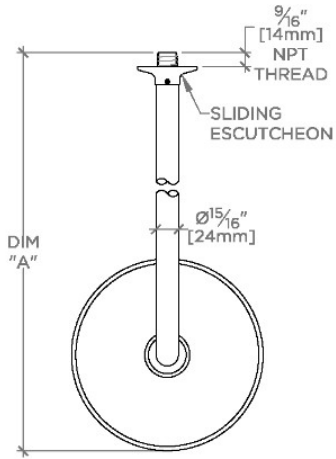

### TECHNICAL DETAILS

Adjustable Versus Fixed Spray: Fixed  
 Fittings Hole Diameter: 32 mm  
 Flow Restriction Options: 1.5, 1.75, 2.0  
 Inlet Connection Size: 1/2"  
 Inlet Connection Type: Male NPT  
 Pivot: Y  
 Primary Material: Brass  
 Restricted Maximum Flow Rate: 6.6 liters/min  
 Water Pressure Maximum: 6.0 bar  
 Water Pressure Minimum: 1.5 bar  
 Water Pressure Recommended: 3.0 bar

### PRODUCT FEATURES

- Made of Brass
- Features a swivel 8" rain showerhead with easy clean rubber nozzles
- Includes a 18" wall mounted 90 degree shower arm
- Stocked in Brass, Chrome, Nickel and Matte Nickel
- Rain showerhead available in 1.75gpm (6.6L/min) flow rate

## Dash

DSS388

Dash 8" Rain Showerhead with 18" Wall Mounted 90 Degree Shower Arm

TOP VIEW SCALE: 1/2"=1'-0"

STYLE NO.	DIM "A"	DIM "B"
DSS387	16 <sup>9</sup> / <sub>16</sub> "	12 <sup>9</sup> / <sub>16</sub> "
HGS387	[421mm]	[319mm]
RRS387		
DSS388	22 <sup>9</sup> / <sub>16</sub> "	18 <sup>9</sup> / <sub>16</sub> "
HGS388	[573mm]	[472mm]
RRS388		

FRONT VIEW SCALE: 1/2"=1'-0"

SIDE VIEW SCALE: 1/2"=1'-0"