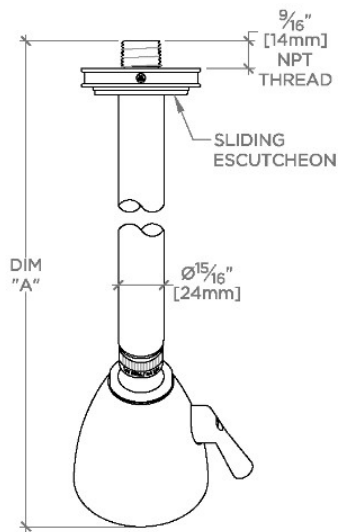

### TECHNICAL DETAILS

Adjustable Versus Fixed Spray: Adjustable  
 Fittings Hole Diameter: 32 mm  
 Flow Restriction Options: 1.5, 1.75, 2.0  
 Inlet Connection Size: 1/2"  
 Inlet Connection Type: Male NPT  
 Pivot: Y  
 Primary Material: Brass  
 Restricted Maximum Flow Rate: 6.6 liters/min  
 Water Pressure Maximum: 6.0 bar  
 Water Pressure Minimum: 1.5 bar  
 Water Pressure Recommended: 3.0 bar

### PRODUCT FEATURES

- Made of Brass
- Features a swivel 2 3/4" showerhead with two adjustable spray patterns
- Includes a 6" wall mounted 45 degree shower arm
- Stocked in Brass, Chrome and Nickel
- Showerhead available in 1.75gpm (6.6L/min) flow rate

## AES334

Aero 2 3/4" Showerhead with Adjustable Spray with 6" Wall Mounted 45 Degree Shower Arm

TOP VIEW SCALE: 3"=1'-0"

STYLE NO.	DIM "A"	DIM "B"
AES334	10 1/16" [256mm]	6 1/4" [158mm]
TRS334		
AES335	12 1/16" [307mm]	8 1/4" [209mm]
TRS335		

SPRAY PATTERNS

FRONT VIEW SCALE: 3"=1'-0"

SIDE VIEW SCALE: 3"=1'-0"