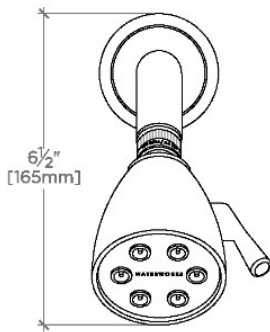

### TECHNICAL DETAILS

Adjustable Versus Fixed Spray: Adjustable  
 Fittings Hole Diameter: 32 mm  
 Flow Restriction Options: 1.5, 1.75, 2.0  
 Inlet Connection Size: 1/2"  
 Inlet Connection Type: Male NPT  
 Pivot: Y  
 Primary Material: Brass  
 Restricted Maximum Flow Rate: 6.6 liters/min  
 Water Pressure Maximum: 6.0 bar  
 Water Pressure Minimum: 1.5 bar  
 Water Pressure Recommended: 3.0 bar

### PRODUCT FEATURES

- Made of Brass
- Features a swivel 2 3/4" showerhead with two adjustable spray patterns
- Includes a 6" wall mounted 45 degree shower arm
- Stocked in Brass, Chrome and Nickel
- Showerhead available in 1.75gpm (6.6L/min) flow rate

## AES334

Aero 2 3/4" Showerhead with Adjustable Spray with 6" Wall Mounted 45 Degree Shower Arm

TOP VIEW SCALE: 3"=1'-0"

STYLE NO.	DIM "A"	DIM "B"
AES334	10 1/16" [256mm]	6 1/4" [158mm]
TRS334		
AES335	12 1/16" [307mm]	8 1/4" [209mm]
TRS335		

SPRAY PATTERNS

FRONT VIEW SCALE: 3"=1'-0"

SIDE VIEW SCALE: 3"=1'-0"