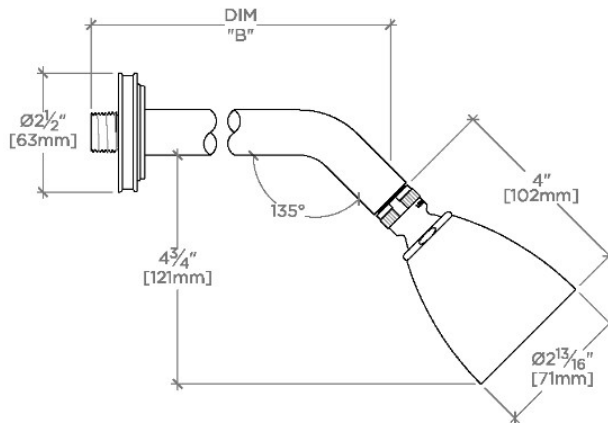

### TECHNICAL DETAILS

Adjustable Versus Fixed Spray: Adjustable  
 Fittings Hole Diameter: 32 mm  
 Flow Restriction Options: 1.5, 1.75, 2.0  
 Inlet Connection Size: 1/2"  
 Inlet Connection Type: Male NPT  
 Pivot: Y  
 Primary Material: Brass  
 Restricted Maximum Flow Rate: 6.6 liters/min  
 Water Pressure Maximum: 6.0 bar  
 Water Pressure Minimum: 1.5 bar  
 Water Pressure Recommended: 3.0 bar

### PRODUCT FEATURES

- Made of Brass
- Features a swivel 2 3/4" showerhead with two adjustable spray patterns
- Includes a 6" wall mounted 45 degree shower arm
- Stocked in Brass, Chrome and Nickel
- Showerhead available in 1.75gpm (6.6L/min) flow rate

## AES334

Aero 2 3/4" Showerhead with Adjustable Spray with 6" Wall Mounted 45 Degree Shower Arm

TOP VIEW SCALE: 3"=1'-0"

STYLE NO.	DIM "A"	DIM "B"
AES334	10 1/16" [256mm]	6 1/4" [158mm]
TRS334		
AES335	12 1/16" [307mm]	8 1/4" [209mm]
TRS335		

SPRAY PATTERNS

FRONT VIEW SCALE: 3"=1'-0"

SIDE VIEW SCALE: 3"=1'-0"