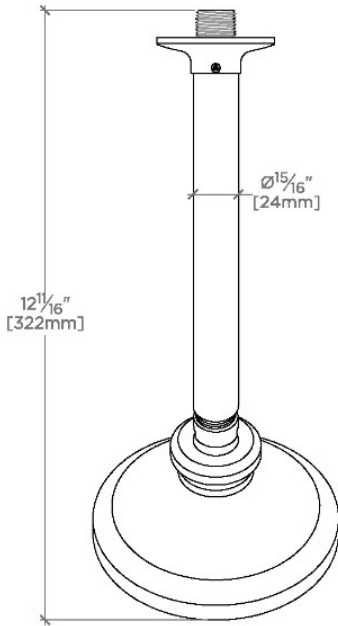

Riverun

RRS355

Riverun 5" Showerhead with Adjustable Spray with 8" Wall Mounted 45 Degree Shower Arm

SHOWN IN RIVERUN 5" SHOWERHEAD WITH ADJUSTABLE SPRAY WITH 8" WALL MOUNTED 45 DEGREE SHOWER ARM | RRS355

TECHNICAL DETAILS

Adjustable Versus Fixed Spray: Adjustable Spray
Fittings Hole Diameter: 32 mm
Inlet Connection Size: 1/2"
Inlet Connection Type: Male NPT
Pivot: Y
Primary Material: Brass
Restricted Maximum Flow Rate: 6.6 liters/min
Water Pressure Maximum: 6.0 bar
Water Pressure Minimum: 1.5 bar
Water Pressure Recommended: 3.0 bar

PRODUCT FEATURES

Made of Brass

Features a swivel 5" showerhead with three adjustable spray patterns

Includes a 8" wall mounted 45 degree shower arm

Stocked in Brass, Chrome and Nickel

Showerhead available in 1.75gpm (6.6L/min) flow rate

CERTIFICATIONS

PRODUCT (NOTES)

Riverun

RRS355

Riverun 5" Showerhead with Adjustable Spray with 8" Wall Mounted 45 Degree Shower Arm

TOP VIEW SCALE: 3"=1'-0"

FRONT VIEW SCALE: 3"=1'-0"

SIDE VIEW SCALE: 3"=1'-0"