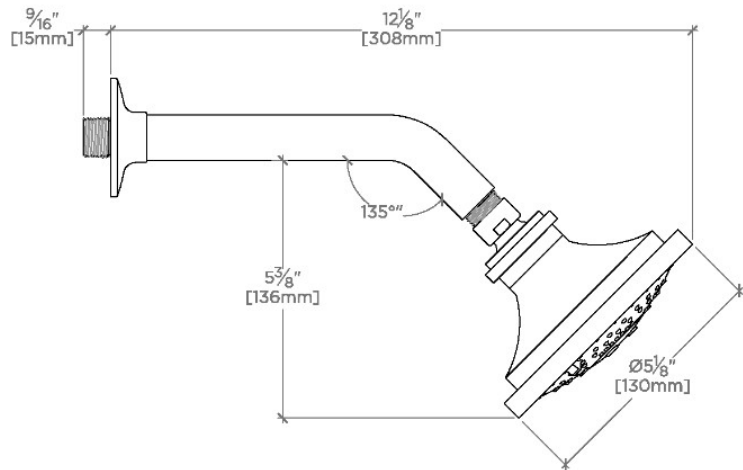

Riverun

RRS355

Riverun 5" Showerhead with Adjustable Spray with 8" Wall Mounted 45 Degree Shower Arm

SHOWN IN RIVERUN 5" SHOWERHEAD WITH ADJUSTABLE SPRAY WITH 8" WALL MOUNTED 45 DEGREE SHOWER ARM | RRS355

TECHNICAL DETAILS

Adjustable Versus Fixed Spray: Adjustable Spray
Fittings Hole Diameter: 32 mm
Inlet Connection Size: 1/2"
Inlet Connection Type: Male NPT
Pivot: Y
Primary Material: Brass
Restricted Maximum Flow Rate: 6.6 liters/min
Water Pressure Maximum: 6.0 bar
Water Pressure Minimum: 1.5 bar
Water Pressure Recommended: 3.0 bar

PRODUCT FEATURES

Made of Brass

Features a swivel 5" showerhead with three adjustable spray patterns

Includes a 8" wall mounted 45 degree shower arm

Stocked in Brass, Chrome and Nickel

Showerhead available in 1.75gpm (6.6L/min) flow rate

CERTIFICATIONS

PRODUCT (NOTES)

Riverun

RRS355

Riverun 5" Showerhead with Adjustable Spray with 8" Wall Mounted 45 Degree Shower Arm

TOP VIEW SCALE: 3"=1'-0"

FRONT VIEW SCALE: 3"=1'-0"

SIDE VIEW SCALE: 3"=1'-0"