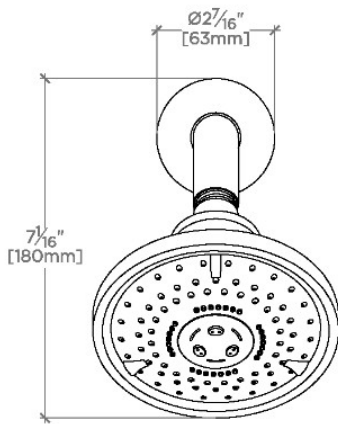

Riverun

RRS355

Riverun 5" Showerhead with Adjustable Spray with 8" Wall Mounted 45 Degree Shower Arm

SHOWN IN RIVERUN 5" SHOWERHEAD WITH ADJUSTABLE SPRAY WITH 8" WALL MOUNTED 45 DEGREE SHOWER ARM | RRS355

TECHNICAL DETAILS

Adjustable Versus Fixed Spray: Adjustable Spray
Fittings Hole Diameter: 32 mm
Inlet Connection Size: 1/2"
Inlet Connection Type: Male NPT
Pivot: Y
Primary Material: Brass
Restricted Maximum Flow Rate: 6.6 liters/min
Water Pressure Maximum: 6.0 bar
Water Pressure Minimum: 1.5 bar
Water Pressure Recommended: 3.0 bar

PRODUCT FEATURES

Made of Brass

Features a swivel 5" showerhead with three adjustable spray patterns

Includes a 8" wall mounted 45 degree shower arm

Stocked in Brass, Chrome and Nickel

Showerhead available in 1.75gpm (6.6L/min) flow rate

CERTIFICATIONS

PRODUCT (NOTES)

Riverun

RRS355

Riverun 5" Showerhead with Adjustable Spray with 8" Wall Mounted 45 Degree Shower Arm

TOP VIEW SCALE: 3"=1'-0"

FRONT VIEW SCALE: 3"=1'-0"

SIDE VIEW SCALE: 3"=1'-0"