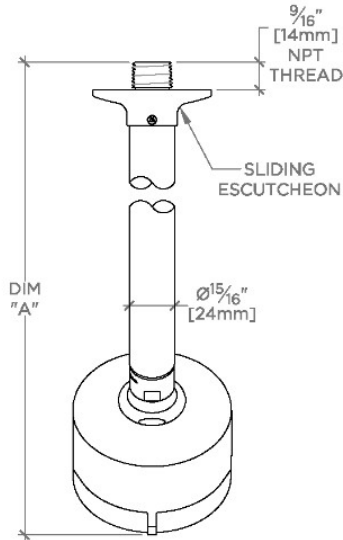

Includes a 8" wall mounted 45 degree shower arm

Stocked in Brass, Chrome and Nickel

Showerhead available in 1.75gpm (6.6L/min) flow rate

TECHNICAL DETAILS

Adjustable Versus Fixed Spray: Adjustable Spray

Fittings Hole Diameter: 1 1/4"

Flow Restriction Options: 1.5, 1.75, 2.0

Inlet Connection Size: 1/2"

Inlet Connection Type: Male NPT

Pivot: Y

Primary Material: Brass

Restricted Maximum Flow Rate: 1.75 gpm

Water Pressure Maximum: 85.0 psi

Water Pressure Minimum: 20.0 psi

WATERWORKS

LUDLOW

LVS235

Ludlow Volta 3 1/4" Showerhead with Adjustable Spray with 8" Wall Mounted 45 Degree Shower Arm

TOP VIEW SCALE: 3"=1'-0"

STYLE NO.	DIM "A"	DIM "B"
LVS234	9 3/16" [250mm]	6 1/4" [158mm]
PTS234		
LVS235	11 3/16" [301mm]	8 1/4" [209mm]
PTS235		

SPRAY PATTERNS

FRONT VIEW SCALE: 3"=1'-0"

SIDE VIEW SCALE: 3"=1'-0"