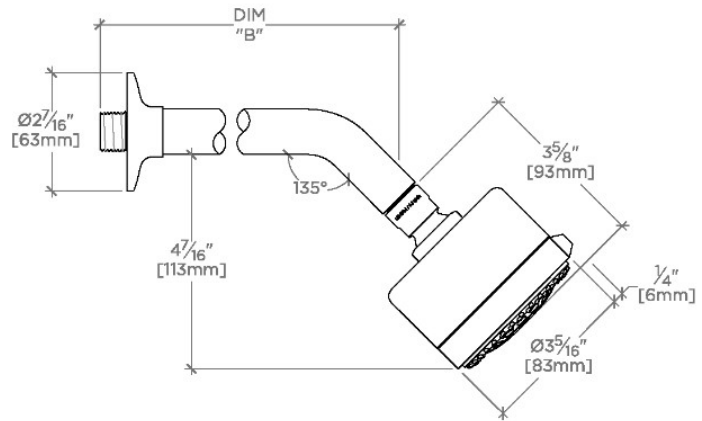

Includes a 8" wall mounted 45 degree shower arm

Stocked in Brass, Chrome and Nickel

Showerhead available in 1.75gpm (6.6L/min) flow rate

TECHNICAL DETAILS

Adjustable Versus Fixed Spray: Adjustable Spray

Fittings Hole Diameter: 1 1/4"

Flow Restriction Options: 1.5, 1.75, 2.0

Inlet Connection Size: 1/2"

Inlet Connection Type: Male NPT

Pivot: Y

Primary Material: Brass

Restricted Maximum Flow Rate: 1.75 gpm

Water Pressure Maximum: 85.0 psi

Water Pressure Minimum: 20.0 psi

WATERWORKS

LUDLOW

LVS235

Ludlow Volta 3 1/4" Showerhead with Adjustable Spray with 8" Wall Mounted 45 Degree Shower Arm

TOP VIEW SCALE: 3"=1'-0"

STYLE NO.	DIM "A"	DIM "B"
LVS234	9 3/16" [250mm]	6 1/4" [158mm]
PTS234		
LVS235	11 3/16" [301mm]	8 1/4" [209mm]
PTS235		

SPRAY PATTERNS

FRONT VIEW SCALE: 3"=1'-0"

SIDE VIEW SCALE: 3"=1'-0"