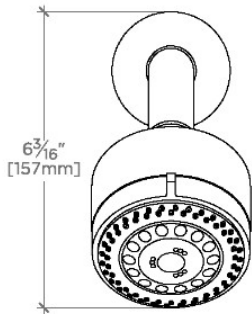

Includes a 8" wall mounted 45 degree shower arm

Stocked in Brass, Chrome and Nickel

Showerhead available in 1.75gpm (6.6L/min) flow rate

TECHNICAL DETAILS

Adjustable Versus Fixed Spray: Adjustable Spray

Fittings Hole Diameter: 1 1/4"

Flow Restriction Options: 1.5, 1.75, 2.0

Inlet Connection Size: 1/2"

Inlet Connection Type: Male NPT

Pivot: Y

Primary Material: Brass

Restricted Maximum Flow Rate: 1.75 gpm

Water Pressure Maximum: 85.0 psi

Water Pressure Minimum: 20.0 psi

WATERWORKS

LUDLOW

LVS235

Ludlow Volta 3 1/4" Showerhead with Adjustable Spray with 8" Wall Mounted 45 Degree Shower Arm

TOP VIEW SCALE: 3"=1'-0"

STYLE NO.	DIM "A"	DIM "B"
LVS234	9 3/16" [250mm]	6 1/4" [158mm]
PTS234		
LVS235	11 3/16" [301mm]	8 1/4" [209mm]
PTS235		

SPRAY PATTERNS

FRONT VIEW SCALE: 3"=1'-0"

SIDE VIEW SCALE: 3"=1'-0"