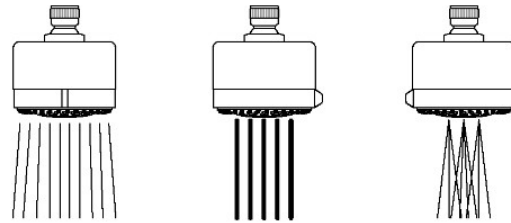

Includes a 8" wall mounted 45 degree shower arm

Stocked in Brass, Chrome and Nickel

Showerhead available in 1.75gpm (6.6L/min) flow rate

TECHNICAL DETAILS

Adjustable Versus Fixed Spray: Adjustable Spray

Fittings Hole Diameter: 1 1/4"

Flow Restriction Options: 1.5, 1.75, 2.0

Inlet Connection Size: 1/2"

Inlet Connection Type: Male NPT

Pivot: Y

Primary Material: Brass

Restricted Maximum Flow Rate: 1.75 gpm

Water Pressure Maximum: 85.0 psi

Water Pressure Minimum: 20.0 psi

WATERWORKS

LUDLOW

LVS235

Ludlow Volta 3 1/4" Showerhead with Adjustable Spray with 8" Wall Mounted 45 Degree Shower Arm

TOP VIEW SCALE: 3"=1'-0"

STYLE NO.	DIM "A"	DIM "B"
LVS234	9 3/16" [250mm]	6 1/4" [158mm]
PTS234		
LVS235	11 3/16" [301mm]	8 1/4" [209mm]
PTS235		

SPRAY PATTERNS

FRONT VIEW SCALE: 3"=1'-0"

SIDE VIEW SCALE: 3"=1'-0"