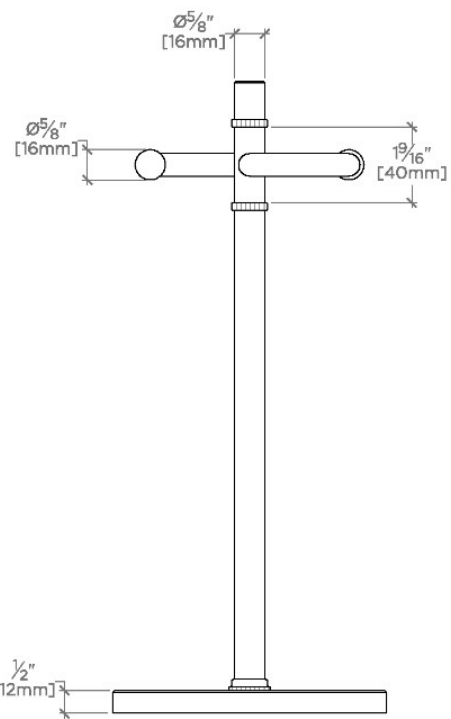

### TECHNICAL DETAILS

Depth/Width: 5 3/4"  
Height: 13 1/2"

### Essentials Countertop Guest Towel Stand

TOP VIEW

SCALE: 3"=1'-0"

FRONT VIEW

SCALE: 3"=1'-0"

SIDE VIEW

SCALE: 3"=1'-0"