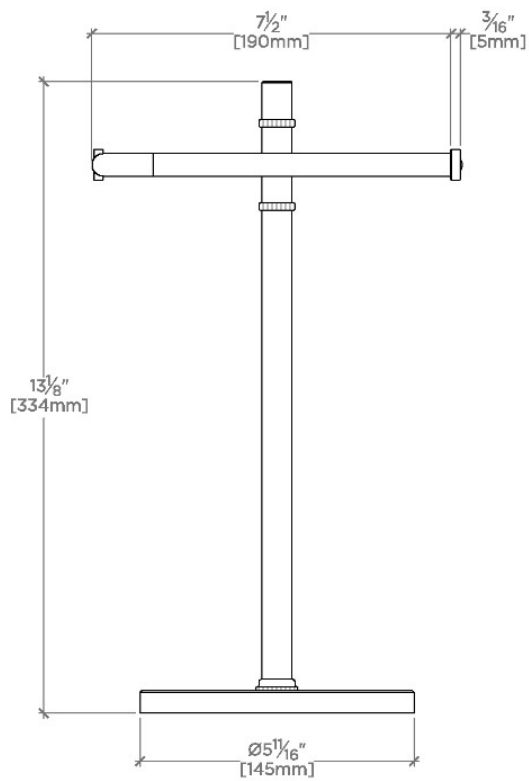

### TECHNICAL DETAILS

Depth/Width: 5 3/4"  
Height: 13 1/2"

### Essentials Countertop Guest Towel Stand

TOP VIEW

SCALE: 3"=1'-0"

FRONT VIEW

SCALE: 3"=1'-0"

SIDE VIEW

SCALE: 3"=1'-0"