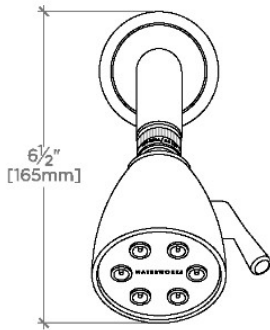

AERO

AES334

Aero 2 3/4" Showerhead with Adjustable Spray with 6" Wall Mounted 45 Degree Shower Arm

SHOWN IN AERO 2 3/4" SHOWERHEAD WITH ADJUSTABLE SPRAY WITH 6" WALL MOUNTED 45 DEGREE SHOWER ARM | AES334

TECHNICAL DETAILS

Adjustable Versus Fixed Spray: Adjustable
 Fittings Hole Diameter: 1 1/4"
 Flow Restriction Options: 1.5, 1.75, 2.0
 Inlet Connection Size: 1/2"
 Inlet Connection Type: Male NPT
 Pivot: Y
 Primary Material: Brass
 Restricted Maximum Flow Rate: 1.75 gpm
 Water Pressure Maximum: 85.0 psi
 Water Pressure Minimum: 20.0 psi
 Water Pressure Recommended: 45.0 psi

CERTIFICATIONS

PRODUCT (NOTES)

AERO

AES334

Aero 2 3/4" Showerhead with Adjustable Spray with 6" Wall Mounted 45 Degree Shower Arm

TOP VIEW SCALE: 3"=1'-0"

| STYLE NO. | DIM "A" | DIM "B" |
|-----------|------------------|----------------|
| AES334 | 10 1/16" [256mm] | 6 1/4" [158mm] |
| TRS334 | | |
| AES335 | 12 1/16" [307mm] | 8 1/4" [209mm] |
| TRS335 | | |

SPRAY PATTERNS

FRONT VIEW SCALE: 3"=1'-0"

SIDE VIEW SCALE: 3"=1'-0"