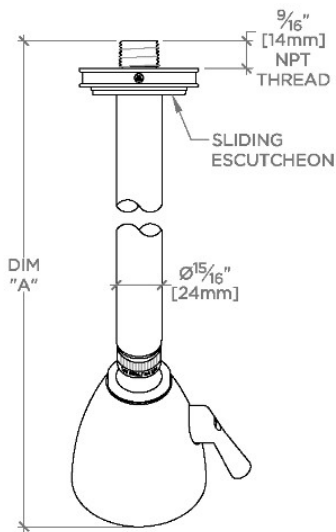

TECHNICAL DETAILS

Adjustable Versus Fixed Spray: Adjustable
 Fittings Hole Diameter: 1 1/4"
 Flow Restriction Options: 1.5, 1.75, 2.0
 Inlet Connection Size: 1/2"
 Inlet Connection Type: Male NPT
 Pivot: Y
 Primary Material: Brass
 Restricted Maximum Flow Rate: 1.75 gpm
 Water Pressure Maximum: 85.0 psi
 Water Pressure Minimum: 20.0 psi
 Water Pressure Recommended: 45.0 psi

CODES & STANDARDS

AES334X, ASME A112.18.1/CSA B125.1, CEC(1.5GPM & 1.75GPM Only), WaterSense(1.5GPM, 1.75GPM & 2.0GPM Only), DOE, State of MA

PRODUCT FEATURES

- Made of Brass
- Features a swivel 2 3/4" showerhead with two adjustable spray patterns
- Includes a 6" wall mounted 45 degree shower arm
- Stocked in Brass, Chrome and Nickel
- Showerhead available in 1.75gpm (6.6L/min) flow rate

CERTIFICATIONS

PRODUCT (NOTES)

AERO

AES334

Aero 2 3/4" Showerhead with Adjustable Spray with 6" Wall Mounted 45 Degree Shower Arm

TOP VIEW SCALE: 3"=1'-0"

| STYLE NO. | DIM "A" | DIM "B" |
|-----------|------------------|----------------|
| AES334 | 10 1/16" [256mm] | 6 1/4" [158mm] |
| TRS334 | | |
| AES335 | 12 1/16" [307mm] | 8 1/4" [209mm] |
| TRS335 | | |

SPRAY PATTERNS

FRONT VIEW SCALE: 3"=1'-0"

SIDE VIEW SCALE: 3"=1'-0"