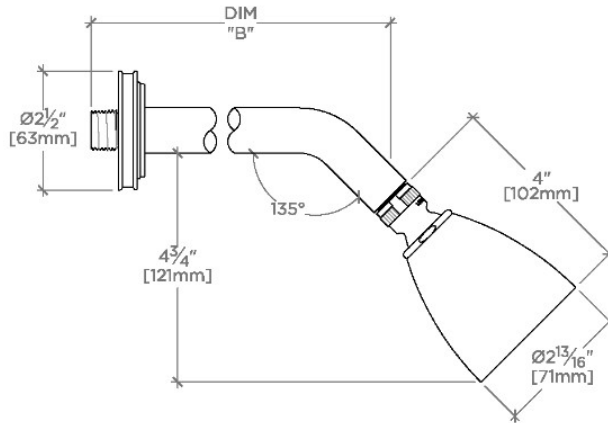

TECHNICAL DETAILS

Adjustable Versus Fixed Spray: Adjustable
 Fittings Hole Diameter: 1 1/4"
 Flow Restriction Options: 1.5, 1.75, 2.0
 Inlet Connection Size: 1/2"
 Inlet Connection Type: Male NPT
 Pivot: Y
 Primary Material: Brass
 Restricted Maximum Flow Rate: 1.75 gpm
 Water Pressure Maximum: 85.0 psi
 Water Pressure Minimum: 20.0 psi
 Water Pressure Recommended: 45.0 psi

CODES & STANDARDS

AES334X, ASME A112.18.1/CSA B125.1, CEC(1.5GPM & 1.75GPM Only), WaterSense(1.5GPM, 1.75GPM & 2.0GPM Only), DOE, State of MA

PRODUCT FEATURES

- Made of Brass
- Features a swivel 2 3/4" showerhead with two adjustable spray patterns
- Includes a 6" wall mounted 45 degree shower arm
- Stocked in Brass, Chrome and Nickel
- Showerhead available in 1.75gpm (6.6L/min) flow rate

CERTIFICATIONS

PRODUCT (NOTES)

AERO

AES334

Aero 2 3/4" Showerhead with Adjustable Spray with 6" Wall Mounted 45 Degree Shower Arm

TOP VIEW SCALE: 3"=1'-0"

| STYLE NO. | DIM "A" | DIM "B" |
|-----------|------------------|----------------|
| AES334 | 10 1/16" [256mm] | 6 1/4" [158mm] |
| TRS334 | | |
| AES335 | 12 1/16" [307mm] | 8 1/4" [209mm] |
| TRS335 | | |

SPRAY PATTERNS

FRONT VIEW SCALE: 3"=1'-0"

SIDE VIEW SCALE: 3"=1'-0"