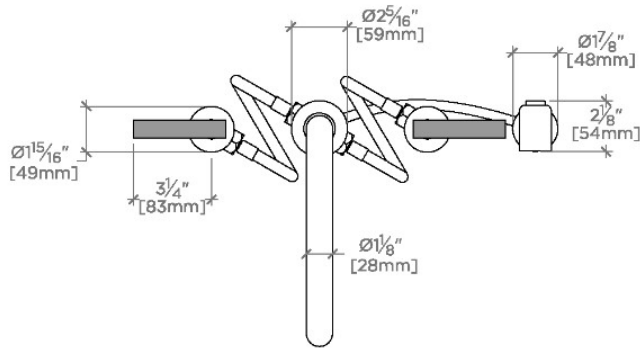

Bond

BKM22S

Bond Rally Series Gooseneck Kitchen Faucet and Spray with Lever Handles

SHOWN IN BOND RALLY SERIES GOOSENECK KITCHEN FAUCET AND SPRAY WITH LEVER HANDLES | BKM22S

TECHNICAL DETAILS

ADA Compliance: Yes
 Deck Thickness Maximum: 37 mm
 Deck Thickness Minimum: 6 mm
 Fittings Hole Diameter: 35 mm
 Handle Turn Angle: Quarter Turn
 Handshower Spray Hose Length: 1.5 m
 Inlet Connection Size: 1/2"
 Inlet Connection Type: Male with Supply Nut
 Integrated Diverter: Y
 Restricted Maximum Flow Rate: 6.6 liters/min
 Spout Swivel: Y
 Spray Included In Unit: Y
 Valve Material: Ceramic
 Water Pressure Maximum: 6.0 bar
 Water Pressure Minimum: 1.5 bar
 Water Pressure Recommended: 3.0 bar

Bond

BKM22S

Bond Rally Series Gooseneck Kitchen Faucet and Spray with
Lever Handles

TOP VIEW

SCALE: $1\frac{1}{2}"=1'-0"$

FRONT VIEW

SCALE: $1\frac{1}{2}"=1'-0"$

SIDE VIEW

SCALE: $1\frac{1}{2}"=1'-0"$