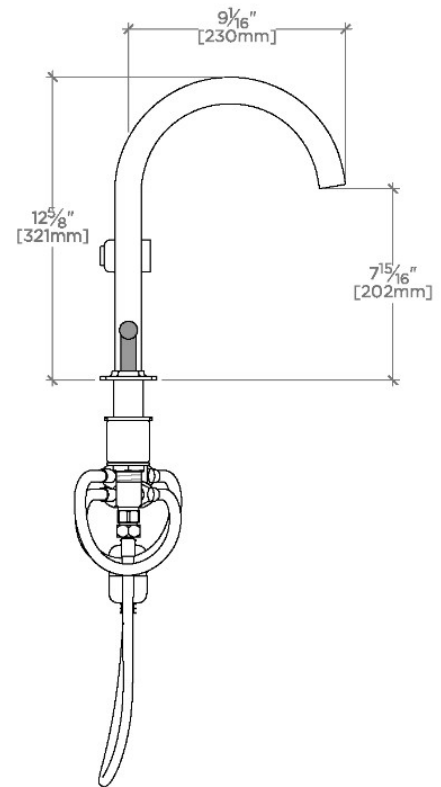

Bond

BKM22S

Bond Rally Series Gooseneck Kitchen Faucet and Spray with Lever Handles

SHOWN IN BOND RALLY SERIES GOOSENECK KITCHEN FAUCET AND SPRAY WITH LEVER HANDLES | BKM22S

TECHNICAL DETAILS

ADA Compliance: Yes
 Deck Thickness Maximum: 37 mm
 Deck Thickness Minimum: 6 mm
 Fittings Hole Diameter: 35 mm
 Handle Turn Angle: Quarter Turn
 Handshower Spray Hose Length: 1.5 m
 Inlet Connection Size: 1/2"
 Inlet Connection Type: Male with Supply Nut
 Integrated Diverter: Y
 Restricted Maximum Flow Rate: 6.6 liters/min
 Spout Swivel: Y
 Spray Included In Unit: Y
 Valve Material: Ceramic
 Water Pressure Maximum: 6.0 bar
 Water Pressure Minimum: 1.5 bar
 Water Pressure Recommended: 3.0 bar

Bond

BKM22S

Bond Rally Series Gooseneck Kitchen Faucet and Spray with
Lever Handles

TOP VIEW

SCALE: $1\frac{1}{2}"=1'-0"$

FRONT VIEW

SCALE: $1\frac{1}{2}"=1'-0"$

SIDE VIEW

SCALE: $1\frac{1}{2}"=1'-0"$