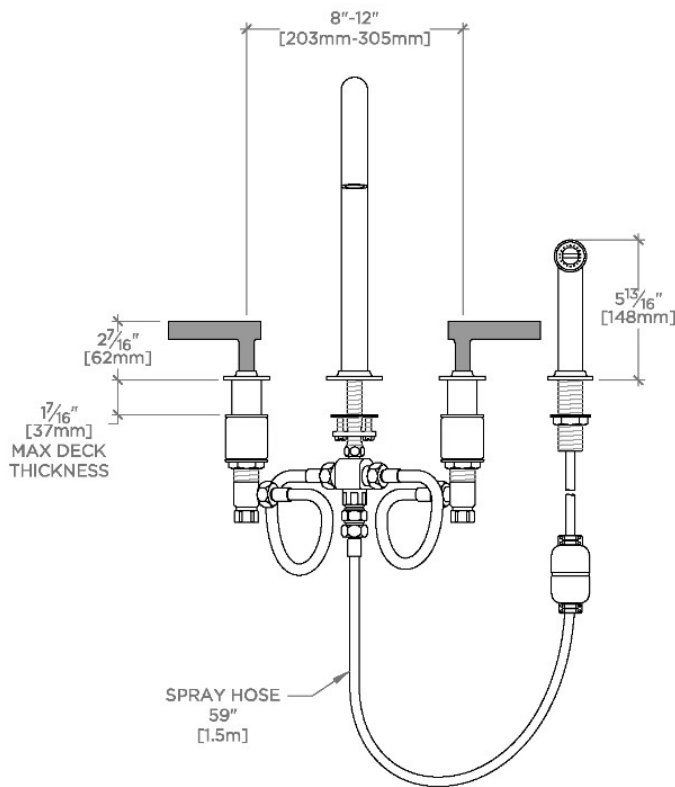

Bond

BKM22S

Bond Rally Series Gooseneck Kitchen Faucet and Spray with Lever Handles

SHOWN IN BOND RALLY SERIES GOOSENECK KITCHEN FAUCET AND SPRAY WITH LEVER HANDLES | BKM22S

TECHNICAL DETAILS

ADA Compliance: Yes
 Deck Thickness Maximum: 37 mm
 Deck Thickness Minimum: 6 mm
 Fittings Hole Diameter: 35 mm
 Handle Turn Angle: Quarter Turn
 Handshower Spray Hose Length: 1.5 m
 Inlet Connection Size: 1/2"
 Inlet Connection Type: Male with Supply Nut
 Integrated Diverter: Y
 Restricted Maximum Flow Rate: 6.6 liters/min
 Spout Swivel: Y
 Spray Included In Unit: Y
 Valve Material: Ceramic
 Water Pressure Maximum: 6.0 bar
 Water Pressure Minimum: 1.5 bar
 Water Pressure Recommended: 3.0 bar

Bond

BKM22S

Bond Rally Series Gooseneck Kitchen Faucet and Spray with
Lever Handles

TOP VIEW

SCALE: $1\frac{1}{2}"=1'-0"$

FRONT VIEW

SCALE: $1\frac{1}{2}"=1'-0"$

SIDE VIEW

SCALE: $1\frac{1}{2}"=1'-0"$