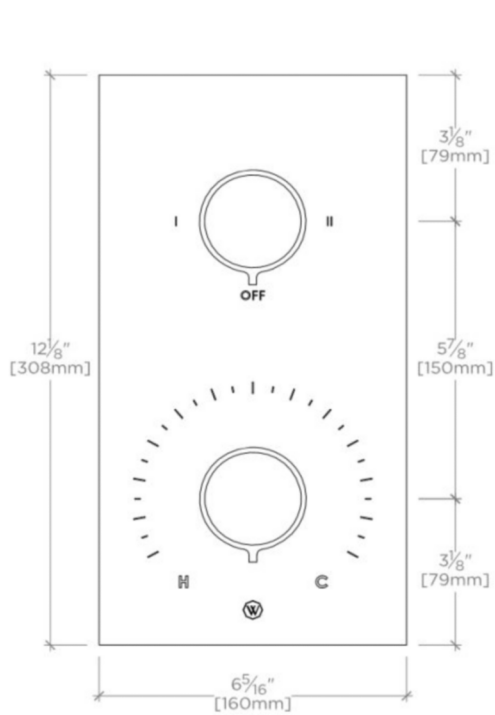

## BOND

BTH44D

Bond Union Series Integrated Thermostatic and Two Way Diverter  
Trim with Enamel Guilloche Lines Knob Handles

TOP VIEW

SCALE: 3"=1'-0"

FRONT VIEW

SCALE: 3"=1'-0"

SIDE VIEW

SCALE: 3"=1'-0"