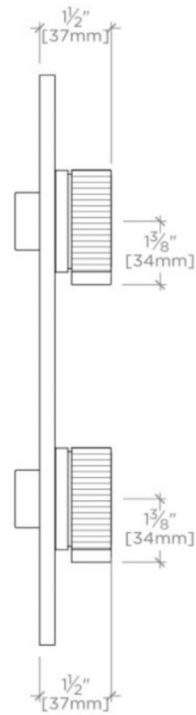

## BOND

BTH44D

Bond Union Series Integrated Thermostatic and Two Way Diverter  
Trim with Enamel Guilloche Lines Knob Handles

TOP VIEW

SCALE: 3"=1'-0"

FRONT VIEW

SCALE: 3"=1'-0"

SIDE VIEW

SCALE: 3"=1'-0"