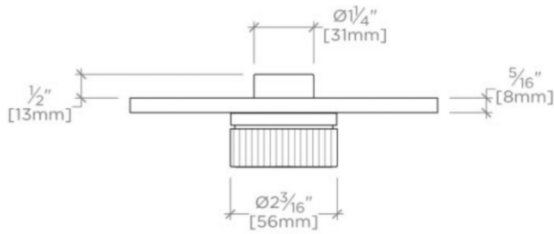

## BOND

BTH44D

Bond Union Series Integrated Thermostatic and Two Way Diverter  
Trim with Enamel Guilloche Lines Knob Handles

TOP VIEW

SCALE: 3"=1'-0"

FRONT VIEW

SCALE: 3"=1'-0"

SIDE VIEW